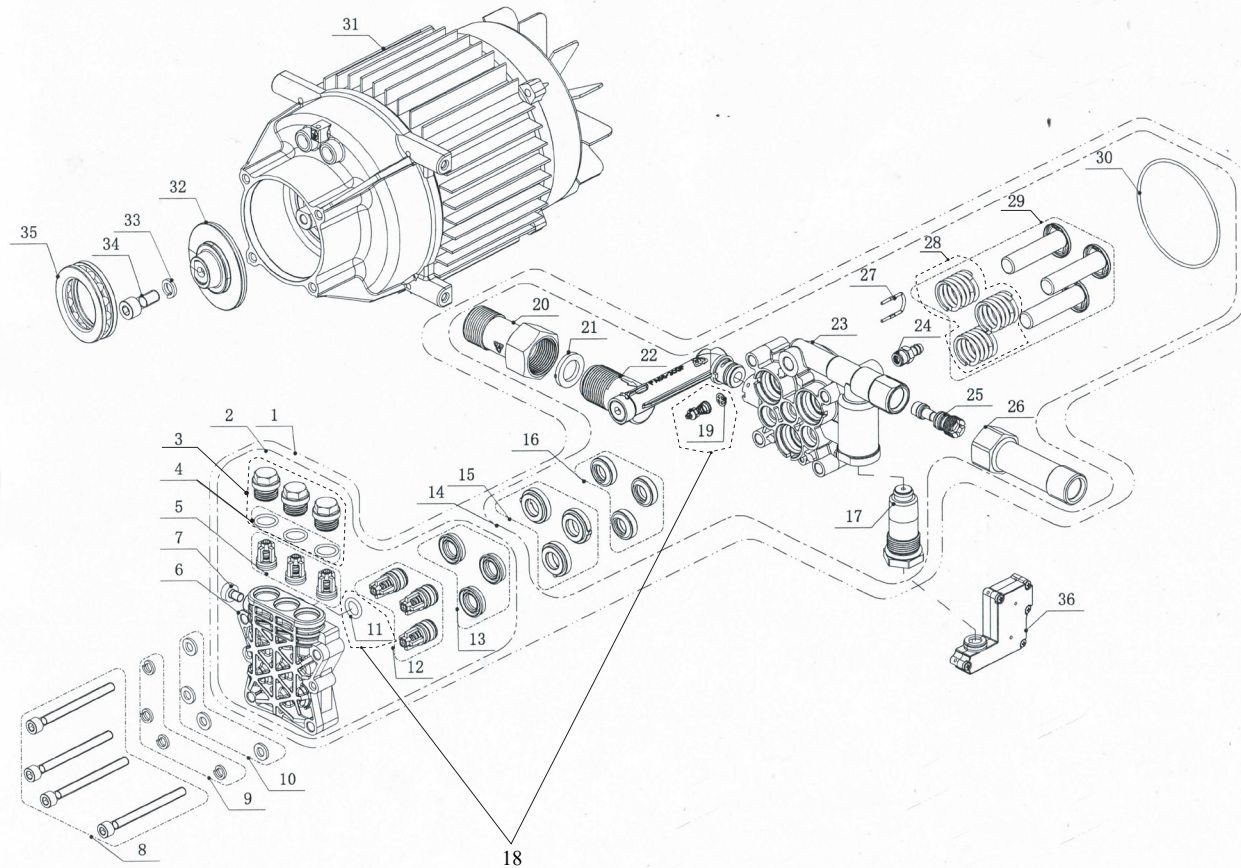

POS.	CODE	DESCRIPTION	QTY
1	A2721	FRONT HOUSING	1
2	A2722	KNOB	1
3	A2723	DETERGENT VALVE	1
4	A2724	OUTLET COVER	2
5	A2725	POWER CORD	1
6	A2726	MOTOR ASSEMBLY	1
7	A2727	REAR HOUSING	1
8	A2728	SWITCH BOX	1
9	A2729	WHEEL ASSEMBLY	1
10	A2730	DETERGENT BOTTLE	1
11	A2731	NOZZLE COLLECTOR	1
12	A2732	HANDLE ASSEMBLY	1
13	A2733	CAPACITOR BOX	1
14	A2734	CAPACITOR 30UF	1
15	41888	HIGH PRESSURE HOSE 8M	1
16	A2735	GUN STOCK	1
17	A2736	CAPACITOR CAP	1
18	A2737	GUN HOLDER	1
19	A2738	STOPPLE	1
20	41926	LANCE ROTOR POWER	1
21	41896	GUN	1
22	41925	TURBO LANCE	1

POS.	CODE	DESCRIPTION	QTY
1	A2740	INDUCTIVE MOTOR COVER	1
2	A2741	DAMPING RUBBER	1
3	A2742	MERGE	1
4	A2743	OUT DETERGENT TUBE	1
5	A2744	PUMP BASE	1
6	A2745	SCREW	2

POS.	CODE	DESCRIPTION	QTY
1	A2746	PUMP ASSEMBLY	1
2	A2747	CYLINDER HEAD	1
3	A2748	CHECK VALVE NUT (WITH O-RING)	3
4	A2749	O-RING	3
5	A2750	OUTLET CHECK VALVE (3PCS)	1
6	A2751	CYLINDER BASE	1
7	A2752	CYLINDER HEAD	1
8	A2753	SCREW	4
9	A2754	SPRING WASHER	4
10	A2755	SMALL PLAIN WASHER	4
11	A2756	O-RING	1
12	A2757	INLET VALVE (3PCS)	1
13	A2758	SEAL (3 PCS)	1
14	A2739	PISTON GUIDER	1
15	A2759	WATER SEAL SUPPORT (3 PCS)	1
16	A2760	PISTON SEAL (3 PCS)	1
17	A2761	BYPASS VALVE	1
18	A2762	CHIEF VALVE ASSEMBLY	1
19	A2763	CONE SPRING BASE	1
20	A2764	INLET EXTENSION	1
21	A2765	WATER INLET GASKET	1

POS.	CODE	DESCRIPTION	QTY
22	A2766	INLET EXTENSION PLUG	1
23	A2767	PISTON GUIDER	1
24	A2769	SUCTION NIPPLE	1
25	A2768	VENTURI	1
26	A2770	OUTLET	1
27	A2771	U-PIN	1
28	A2772	PISTON SPRING	3
29	A2773	PISTON (WITH SPRING)	1
30	A2774	O-RING	1
31	A2775	MOTOR	1
32	A2776	WOBBLE PLATE FAM	1
33	A2777	SPRING WASHER	1
34	A2778	SCREW	1
35	A2779	THRUST BALL BEARING	1
36	A2780	TSS	1