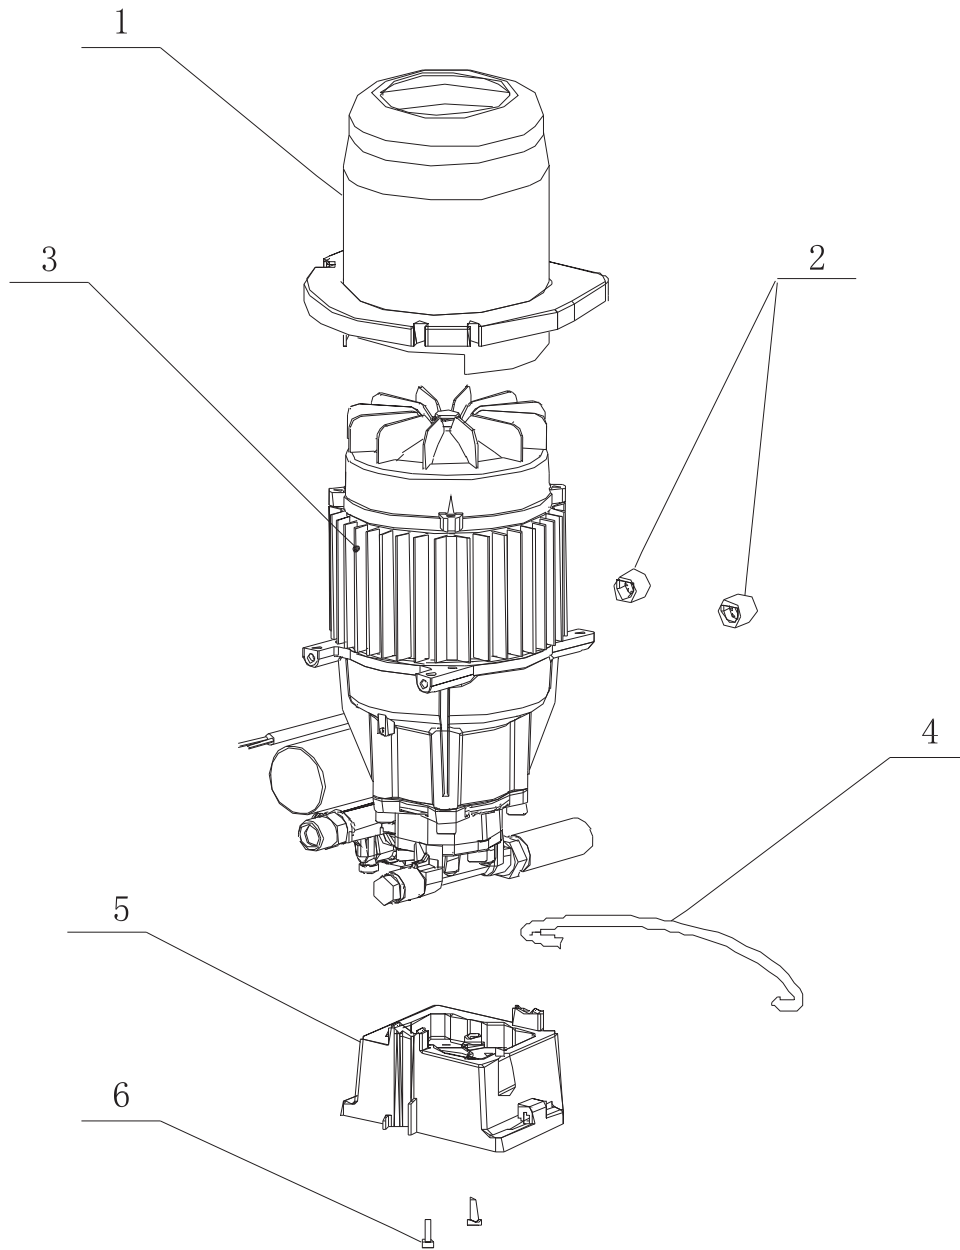

POS.	CODE	DESCRIPTION	QTY
1	A2721	FRONT HOUSING	1
2	A2722	KNOB	1
3	A2723	DETERGENT VALVE	1
4	A2724	OUTLET COVER	2
5	A2725	POWER CORD	1
6	A2726	MOTOR ASSEMBLY	1
7	A2727	REAR HOUSING	1
8	A2728	SWITCH BOX	1
9	A2729	WHEEL ASSEMBLY	1
10	A2730	DETERGENT BOTTLE	1
11	A2731	NOZZLE COLLECTOR	1
12	A2732	HANDLE ASSEMBLY	1
13	A2733	CAPACITOR BOX	1
14	A2734	CAPACITOR 30UF	1
15	41888	HIGH PRESSURE HOSE 8M	1
16	A2735	GUN STOCK	1
17	A2736	CAPACITOR CAP	1
18	A2737	GUN HOLDER	1
19	A2738	STOPPLE	1
20	41926	LANCE ROTOR POWER	1
21	41896	GUN	1
22	41925	TURBO LANCE	1

POS.	CODE	DESCRIPTION	QTY
1	A2740	INDUCTIVE MOTOR COVER	1
2	A2741	DAMPING RUBBER	1
3	A2742	MERGE	1
4	A2743	OUT DETERGENT TUBE	1
5	A2744	PUMP BASE	1
6	A2745	SCREW	2

POS.	CODE	DESCRIPTION	QTY
1	A2746	PUMP ASSEMBLY	1
2	A2747	CYLINDER HEAD	1
3	A2748	CHECK VALVE NUT (WITH O-RING)	3
4	A2749	O-RING	3
5	A2750	OUTLET CHECK VALVE (3PCS)	1
6	A2751	CYLINDER BASE	1
7	A2752	CYLINDER HEAD	1
8	A2753	SCREW	4
9	A2754	SPRING WASHER	4
10	A2755	SMALL PLAIN WASHER	4
11	A2756	O-RING	1
12	A2757	INLET VALVE (3PCS)	1
13	A2758	SEAL (3 PCS)	1
14	A2739	PISTON GUIDER	1
15	A2759	WATER SEAL SUPPORT (3 PCS)	1
16	A2760	PISTON SEAL (3 PCS)	1
17	A2761	BYPASS VALVE	1
18	A2762	CHIEF VALVE ASSEMBLY	1
19	A2763	CONE SPRING BASE	1
20	A2764	INLET EXTENSION	1
21	A2765	WATER INLET GASKET	1

POS.	CODE	DESCRIPTION	QTY
22	A2766	INLET EXTENSION PLUG	1
23	A2767	PISTON GUIDER	1
24	A2769	SUCTION NIPPLE	1
25	A2768	VENTURI	1
26	A2770	OUTLET	1
27	A2771	U-PIN	1
28	A2772	PISTON SPRING	3
29	A2773	PISTON (WITH SPRING)	1
30	A2774	O-RING	1
31	A2775	MOTOR	1
32	A2776	WOBBLE PLATE FAM	1
33	A2777	SPRING WASHER	1
34	A2778	SCREW	1
35	A2779	THRUST BALL BEARING	1
36	A2780	TSS	1