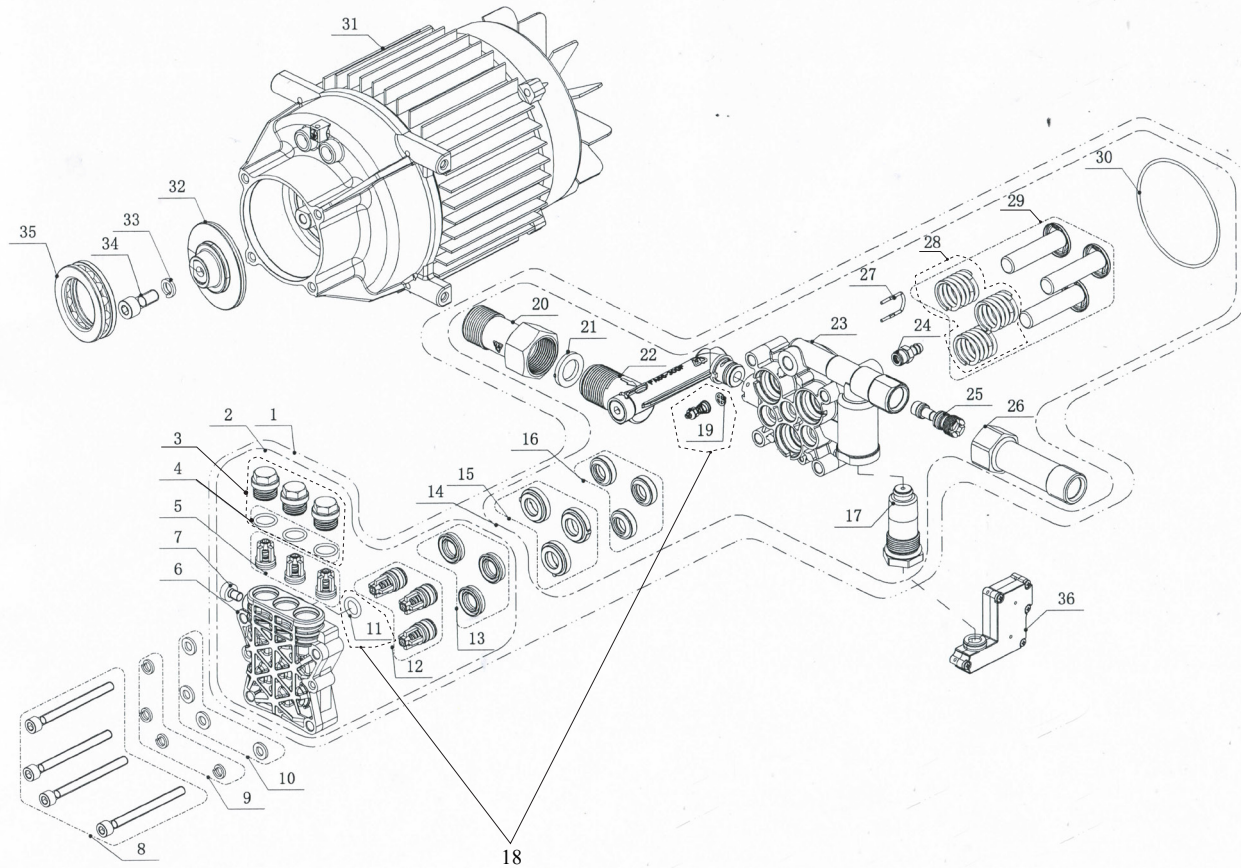

POS.	CODE	DESCRIPTION	QTY
1	A2721	FRONT HOUSING	1
2	A2722	KNOB	1
3	A2723	DETERGENT VALVE	1
4	A2724	OUTLET COVER	2
5	A2725	POWER CORD	1
6	A2726	MOTOR ASSEMBLY	1
7	A2727	REAR HOUSING	1
8	A2728	SWITCH BOX	1
9	A2729	WHEEL ASSEMBLY	1
10	A2730	DETERGENT BOTTLE	1
11	A2731	NOZZLE COLLECTOR	1
12	A2732	HANDLE ASSEMBLY	1
13	A2733	CAPACITOR BOX	1
14	A2734	CAPACITOR 30UF	1
15	41888	HIGH PRESSURE HOSE 8M	1
16	A2735	GUN STOCK	1
17	A2736	CAPACITOR CAP	1
18	A2737	GUN HOLDER	1
19	A2738	STOPPLE	1
20	41926	LANCE ROTOR POWER	1
21	41896	GUN	1
22	41925	TURBO LANCE	1

POS.	CODE	DESCRIPTION	QTY
1	A2740	INDUCTIVE MOTOR COVER	1
2	A2741	DAMPING RUBBER	1
3	A2742	MERGE	1
4	A2743	OUT DETERGENT TUBE	1
5	A2744	PUMP BASE	1
6	A2745	SCREW	2

POS.	CODE	DESCRIPTION	QTY
1	A2746	PUMP ASSEMBLY	1
2	A2747	CYLINDER HEAD	1
3	A2748	CHECK VALVE NUT (WITH O-RING)	3
4	A2749	O-RING	3
5	A2750	OUTLET CHECK VALVE (3PCS)	1
6	A2751	CYLINDER BASE	1
7	A2752	CYLINDER HEAD	1
8	A2753	SCREW	4
9	A2754	SPRING WASHER	4
10	A2755	SMALL PLAIN WASHER	4
11	A2756	O-RING	1
12	A2757	INLET VALVE (3PCS)	1
13	A2758	SEAL (3 PCS)	1
14	A2739	PISTON GUIDER	1
15	A2759	WATER SEAL SUPPORT (3 PCS)	1
16	A2760	PISTON SEAL (3 PCS)	1
17	A2761	BYPASS VALVE	1
18	A2762	CHIEF VALVE ASSEMBLY	1
19	A2763	CONE SPRING BASE	1
20	A2764	INLET EXTENSION	1
21	A2765	WATER INLET GASKET	1

POS.	CODE	DESCRIPTION	QTY
22	A2766	INLET EXTENSION PLUG	1
23	A2767	PISTON GUIDER	1
24	A2769	SUCTION NIPPLE	1
25	A2768	VENTURI	1
26	A2770	OUTLET	1
27	A2771	U-PIN	1
28	A2772	PISTON SPRING	3
29	A2773	PISTON (WITH SPRING)	1
30	A2774	O-RING	1
31	A2775	MOTOR	1
32	A2776	WOBBLE PLATE FAM	1
33	A2777	SPRING WASHER	1
34	A2778	SCREW	1
35	A2779	THRUST BALL BEARING	1
36	A2780	TSS	1