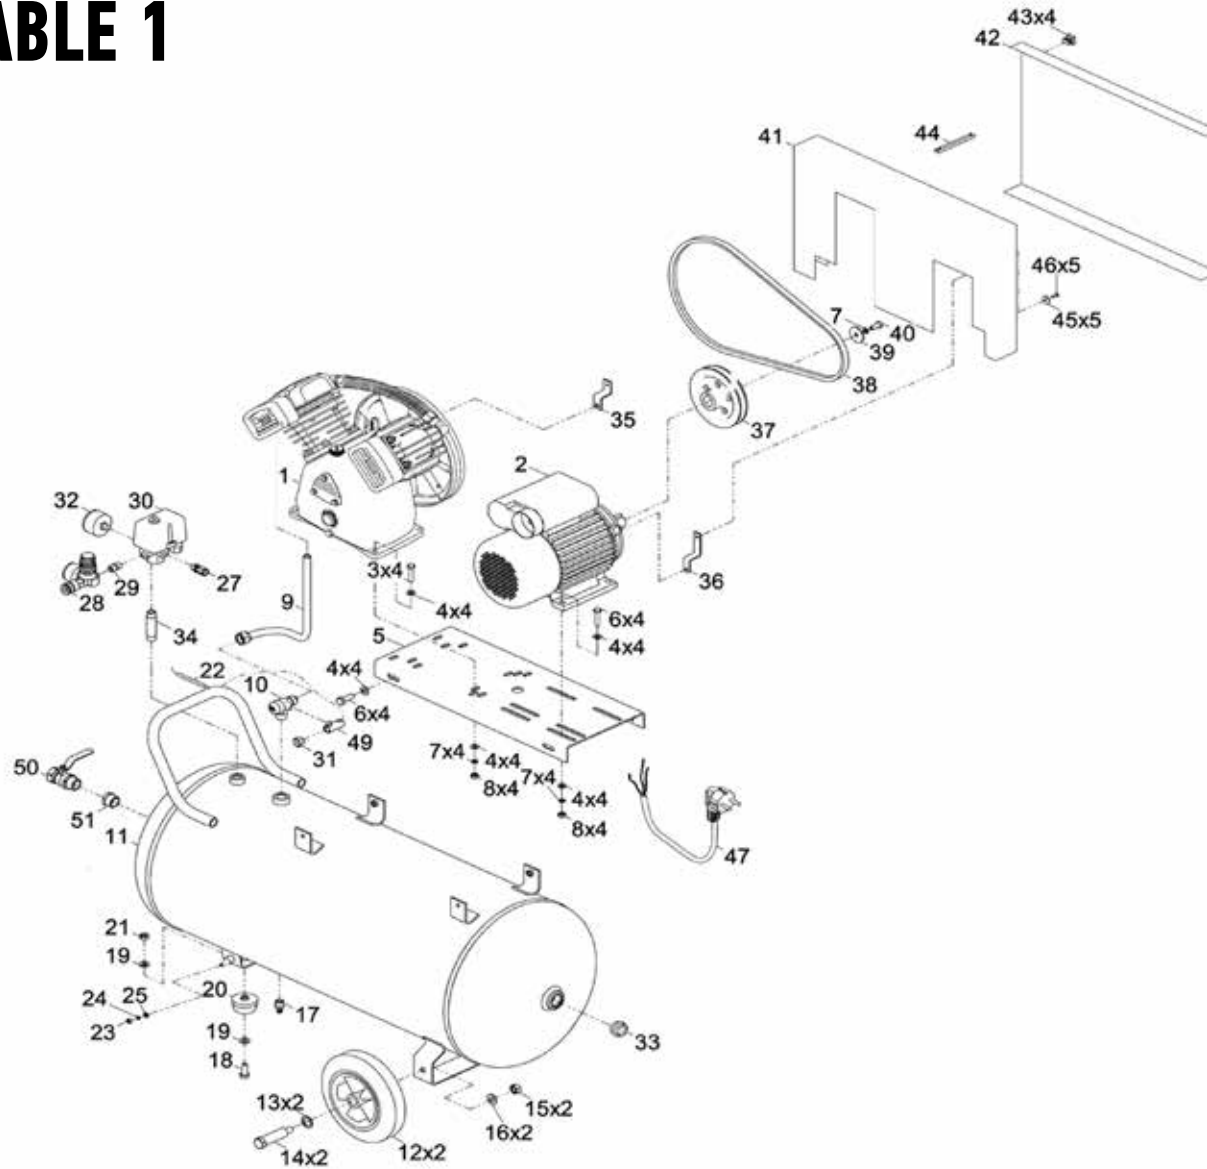

TABLE 1

POS.	CODE	DESCRIPTION	QTY
1	A13678	PISTON PUMP LB30	1
2	A13720	ELECTRIC MOTOR	1
3		BOLT	4
4		WASHER	20
5	A13692	PLATFORM	1
6		BOLT	8
7		WASHER	9
8		NUT	8
9	A13791	AIR LINE	1
10	A13685	CHECK VALVE	1
11	A13704	RECEIVER	1
12	A13743	WHEEL	2
13	A13745	WASHER	2
14	A13694	BOLT	2
15		NUT	2
16		WASHER	2
17	A13800	DRAINING TAP	1
18		BOLT	1
19		WASHER	2
20	A13677	SHOCK ABSORBER	1
21		NUT	1
22	A13790	RILSAN HOSE	1
23		NUT	1
24		WASHER	1
25		WASHER	1
27	A13686	SAFETY VALVE	1
28	A13761	PRESSURE REGULATOR	1
29	A13673	ADAPTER	1
30	A13736	PRESSOSTAT	1

PUMP

POS.	CODE	DESCRIPTION	QTY
1	A13770	CRANKCASE	1
2	A13802	OIL DRAINING PLUG	1
3	A13725	STUD M8X35	8
4	A13828	BEARING SEAT	1
5	A13811	OIL SEAL 24X47X8	1
6	A13817	GASKET BEARING SEAT	1
7	A13695	SCREW	4
8	A13748	SPRING WASHER	20
9	A13773	CRANKSHAFT	1
10	A13758	BALL BEARING 6205Z	1
11	A13723	ROD	2
12	A13734	PISTON	2
13	A13732	PISTON PIN	2
14	A13682	INSIDE CIRCLIP	4
15	A13701	PISTON RING SET	2
16	A13759	BALL BEARING 6304	1
17	A13818	GASKET BEARING	1
18	A13829	BEARING COVER TRIANGLE	1
19	A13696	SCREW M6X20	3
20	A13749	SPRING WASHER	3
21	A13819	BOTTOM CYLINDER GASKET	2
22	A13716	CYLINDER	2
23	A13728	NUT M8	8
24	A13713	CYLINDER HEAD	2
25	A13826	CYLINDER HEAD GASKET	2
26	A13827	VALVE PLATE SET	2
26.1	A13821	ALUMINIUM GASKET	2

PUMP

POS.	CODE	DESCRIPTION	QTY
26.2	A13764	VALVE SEAT	4
27	A13697	SCREW	8
28	A13820	TOP CYLINDER GASKET	2
29	A13782	ELBOW CONNECTOR	1
30	A13783	3 WAYS CONNECTOR	1
31	A13795	COOLER SET	1
32	A13808	PULLEY	1
33	A13750	WASHER	1
34	A13751	SPRING WASHER	1
35	A13727	PULLEY BOLT M8X40	1
36	A13815	AIR FILTER ASSEMBLY	2
36.1	A13813	AIR FILTER CARTRIDGE	2
37	A13698	SCREW	4
38	A13752	WASHER	4
39	A13793	OIL BREATHE PIPE	1
40	A13703	OIL LEVELER	1
41	A13804	OIL FILLING PLUG	1
42	A13729	EXHAUST NUT	1