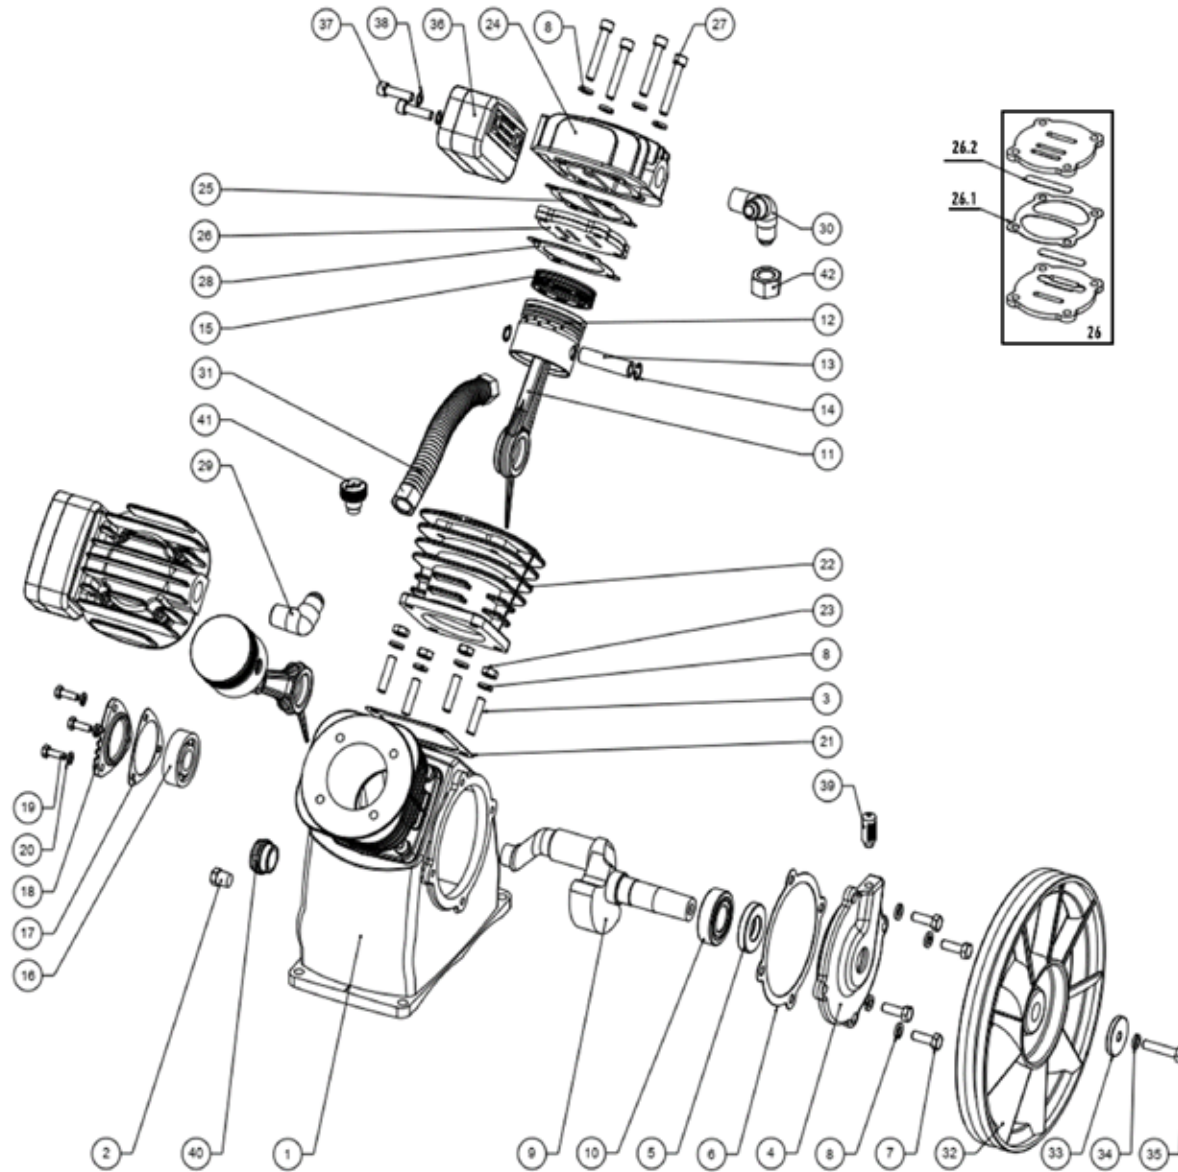

TABLE 1

POS.	CODE	DESCRIPTION	QTY
31	A13687	VALVE STARTER	1
32	A13718	PRESSURE GAUGE	1
33	A13671	ADAPTER	1
34	A13675	ADAPTER	1
35	A13769	HOLDER	1
36	A13768	HOLDER	1
37	A13805	PULLEY	1
38	A13708	BELT	1
39	A13747	RIEMEN	1
40		BOLT	1
41	A13737	GRATING BASIS	1
42	A13738	GRATING COVER	1
43	A13715	LATCH	4
44	A13681	DISTANGE BAR	1
45		WASHER	5
46		BOLT	5
47	A13712	CABLE	1
49	A13670	ADAPTER	1
50	A13688	BALL VALVE	1
51	A13672	ADAPTER	1

PUMP

POS.	CODE	DESCRIPTION	QTY
1	A13770	CRANKCASE	1
2	A13802	OIL DRAINING PLUG	1
3	A13725	STUD M8X35	8
4	A13828	BEARING SEAT	1
5	A13811	OIL SEAL 24X47X8	1
6	A13817	GASKET BEARING SEAT	1
7	A13695	SCREW	4
8	A13748	SPRING WASHER	20
9	A13773	CRANKSHAFT	1
10	A13758	BALL BEARING 6205Z	1
11	A13723	ROD	2
12	A13734	PISTON	2
13	A13732	PISTON PIN	2
14	A13682	INSIDE CIRCLIP	4
15	A13701	PISTON RING SET	2
16	A13759	BALL BEARING 6304	1
17	A13818	GASKET BEARING	1
18	A13829	BEARING COVER TRIANGLE	1
19	A13696	SCREW M6X20	3
20	A13749	SPRING WASHER	3
21	A13819	BOTTOM CYLINDER GASKET	2
22	A13716	CYLINDER	2
23	A13728	NUT M8	8
24	A13713	CYLINDER HEAD	2
25	A13826	CYLINDER HEAD GASKET	2
26	A13827	VALVE PLATE SET	2
26.1	A13821	ALUMINIUM GASKET	2

PUMP

POS.	CODE	DESCRIPTION	QTY
26.2	A13764	VALVE SEAT	4
27	A13697	SCREW	8
28	A13820	TOP CYLINDER GASKET	2
29	A13782	ELBOW CONNECTOR	1
30	A13783	3 WAYS CONNECTOR	1
31	A13795	COOLER SET	1
32	A13808	PULLEY	1
33	A13750	WASHER	1
34	A13751	SPRING WASHER	1
35	A13727	PULLEY BOLT M8X40	1
36	A13815	AIR FILTER ASSEMBLY	2
36.1	A13813	AIR FILTER CARTRIDGE	2
37	A13698	SCREW	4
38	A13752	WASHER	4
39	A13793	OIL BREATHE PIPE	1
40	A13703	OIL LEVELER	1
41	A13804	OIL FILLING PLUG	1
42	A13729	EXHAUST NUT	1