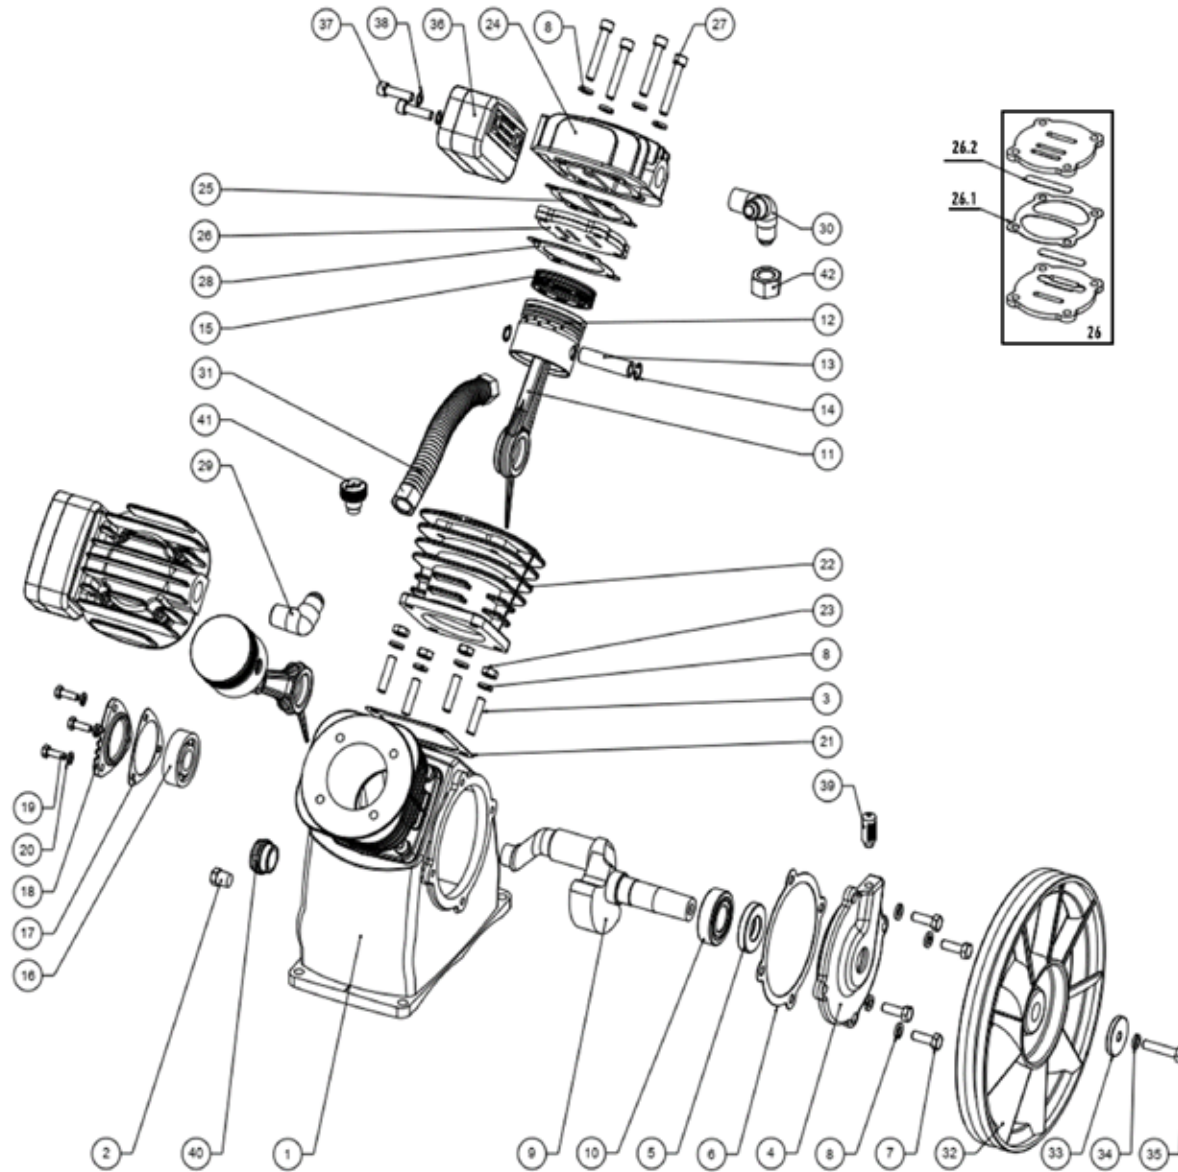

TABLE 1

POS.	CODE	DESCRIPTION	QTY
1	A13678	PISTON PUMP LB30	1
2	A13720	ELECTRIC MOTOR	1
3		BOLT	4
4		WASHER	20
5	A13692	PLATFORM	1
6		BOLT	8
7		WASHER	9
8		NUT	8
9	A13791	AIR LINE	1
10	A13685	CHECK VALVE	1
11	A13704	RECEIVER	1
12	A13743	WHEEL	2
13	A13745	WASHER	2
14	A13694	BOLT	2
15		NUT	2
16		WASHER	2
17	A13800	DRAINING TAP	1
18		BOLT	1
19		WASHER	2
20	A13677	SHOCK ABSORBER	1
21		NUT	1
22	A13790	RILSAN HOSE	1
23		NUT	1
24		WASHER	1
25		WASHER	1
27	A13686	SAFETY VALVE	1
28	A13761	PRESSURE REGULATOR	1
29	A13673	ADAPTER	1
30	A13736	PRESSOSTAT	1

PUMP

POS.	CODE	DESCRIPTION	QTY
1	A13770	CRANKCASE	1
2	A13802	OIL DRAINING PLUG	1
3	A13725	STUD M8X35	8
4	A13828	BEARING SEAT	1
5	A13811	OIL SEAL 24X47X8	1
6	A13817	GASKET BEARING SEAT	1
7	A13695	SCREW	4
8	A13748	SPRING WASHER	20
9	A13773	CRANKSHAFT	1
10	A13758	BALL BEARING 6205Z	1
11	A13723	ROD	2
12	A13734	PISTON	2
13	A13732	PISTON PIN	2
14	A13682	INSIDE CIRCLIP	4
15	A13701	PISTON RING SET	2
16	A13759	BALL BEARING 6304	1
17	A13818	GASKET BEARING	1
18	A13829	BEARING COVER TRIANGLE	1
19	A13696	SCREW M6X20	3
20	A13749	SPRING WASHER	3
21	A13819	BOTTOM CYLINDER GASKET	2
22	A13716	CYLINDER	2
23	A13728	NUT M8	8
24	A13713	CYLINDER HEAD	2
25	A13826	CYLINDER HEAD GASKET	2
26	A13827	VALVE PLATE SET	2
26.1	A13821	ALUMINIUM GASKET	2

PUMP

POS.	CODE	DESCRIPTION	QTY
26.2	A13764	VALVE SEAT	4
27	A13697	SCREW	8
28	A13820	TOP CYLINDER GASKET	2
29	A13782	ELBOW CONNECTOR	1
30	A13783	3 WAYS CONNECTOR	1
31	A13795	COOLER SET	1
32	A13808	PULLEY	1
33	A13750	WASHER	1
34	A13751	SPRING WASHER	1
35	A13727	PULLEY BOLT M8X40	1
36	A13815	AIR FILTER ASSEMBLY	2
36.1	A13813	AIR FILTER CARTRIDGE	2
37	A13698	SCREW	4
38	A13752	WASHER	4
39	A13793	OIL BREATHE PIPE	1
40	A13703	OIL LEVELER	1
41	A13804	OIL FILLING PLUG	1
42	A13729	EXHAUST NUT	1