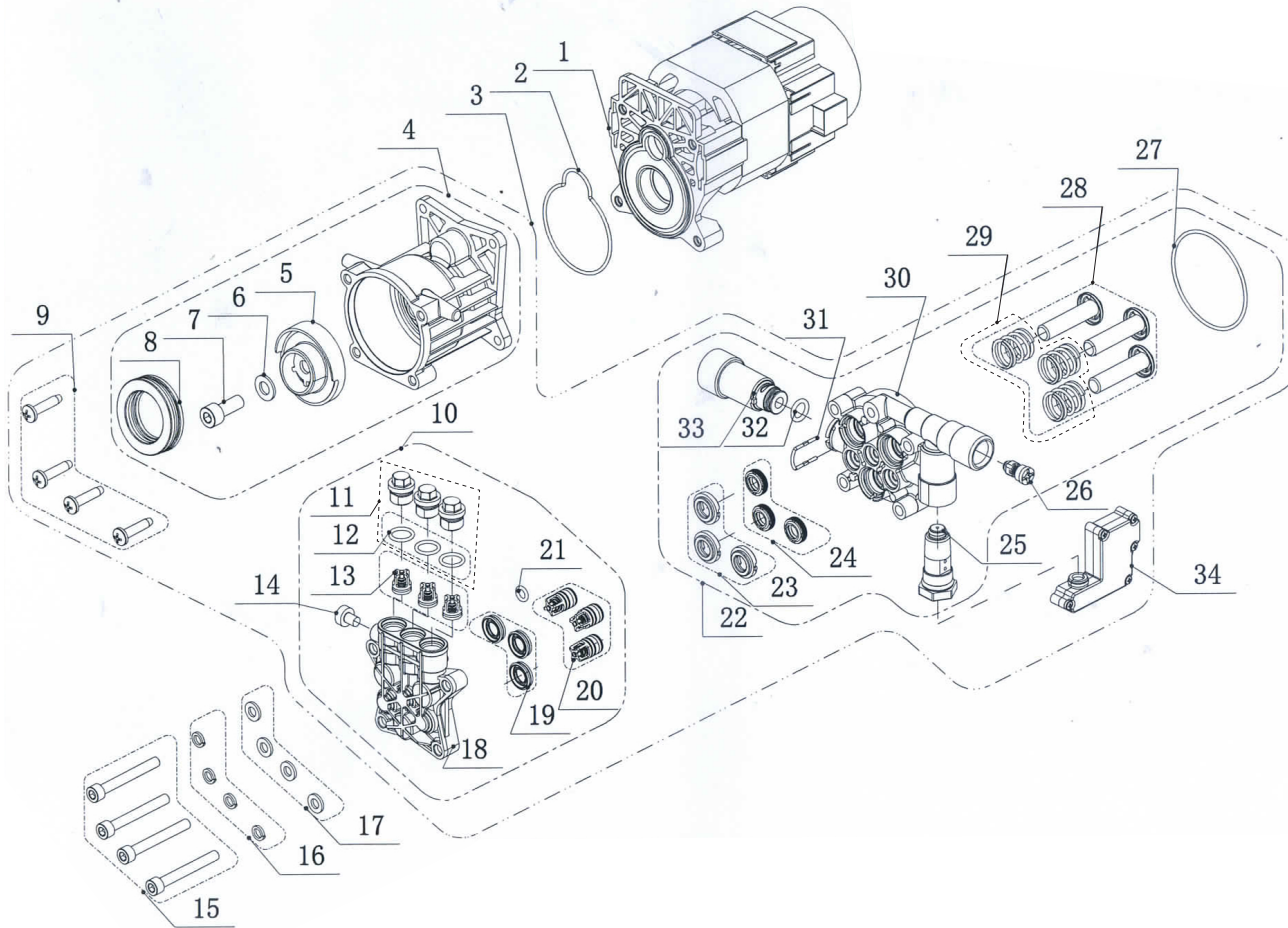

POS.	CODE	QTY	DESCRIPTION
1	A2304	1	FRONT HOUSING
2	A2305	1	MERGE ASSEMBLY
3	A2306	1	POWER CORD
4	A2307	1	REAR HOUSING ASSY
5	A2308	2	WHEEL COVER
6	A2309	1	WHEEL (2PCS)
7	A2310	1	WHEEL BRACKET
8	41915	1	LANCE
9	41916	1	EXTENSION LANCE
10	41889	1	GUN
11	A2311	1	LONG-HANDLE
12	A2312	1	CORD HOOK
13	A2313	1	GUN-HOLDER
14	41887	1	PRESSURE HOSE

POS.	CODE	QTY	DESCRIPTION
1	A2314	1	SWITCH KNOB
2	A2315	8	SCREW ST3X12
3	A2316	1	SWITCH COVER
4	A2903	1	SWITCH LEVER
5	A2317	1	SWITCH
6	A2318	1	O-RING
7	A2319	1	BOTTOM MOTOR COVER
8	A2320	1	MERGE
9	A2321	1	FRONT MOTOR FILTER
10	A2322	2	DAMPING RING
11	A2323	1	TOP MOTOR COVER

POS.	CODE	QTY	DESCRIPTION
1	A2324	1	INDUCTION MOTOR
2	A2325	1	PEACH SHAPE RING
3	A2326	1	PUMP ASSEMBLY
4	A2327	1	GEAR BOX ASSEMBLY
5	A2328	1	WOBBLE PLATE
6	A2329	1	WASHER
7	A2330	1	INNER HEXAGON SCREW
8	A2331	1	BEARING
9	A2332	4	SCREW
10	A2333	1	PUMP HEAD ASSEMBLY
11	A2334	3	CHECK VALVE NUT (WITH O-RING)
12	A2335	3	O-RING
13	A2336	1	OULET VALVE KIT (3 PCS)
14	A2385	1	SCREW
15	A2580	4	INNER HEXAGON SCREW
16	A2581	4	ELASTIC WASHER
17	A2582	4	WASHER
18	A2583	1	PUMP HEAD
19	A2584	1	WATER SEAL (3 PCS)
20	A2585	1	INLET VALVE KIT (3 PCS)
21	A2586	1	O-RING
22	A2587	1	PISTON BODY ASSEMBLY
23	A2588	1	SEALING BASE (3 PCS)
24	A2589	1	PISTON OIL SEAL (3 PCS)
25	A2590	1	BYPASSING VALVE KIT
26	A2591	1	TOTAL VAVE KIT

POS.	CODE	QTY	DESCRIPTION
27	A2592	1	O-RING
28	A2593	1	PISTON (WITH THE SPRING) (3 PCS)
29	A2594	3	PISTON SPRING
30	A2595	1	PISTON GUIDE
31	A2596	1	U-PIN
32	A2597	1	O-RING
33	A2598	1	INLET PIPE
34	A2599	1	MICRO SWITCH ASSEMBLY