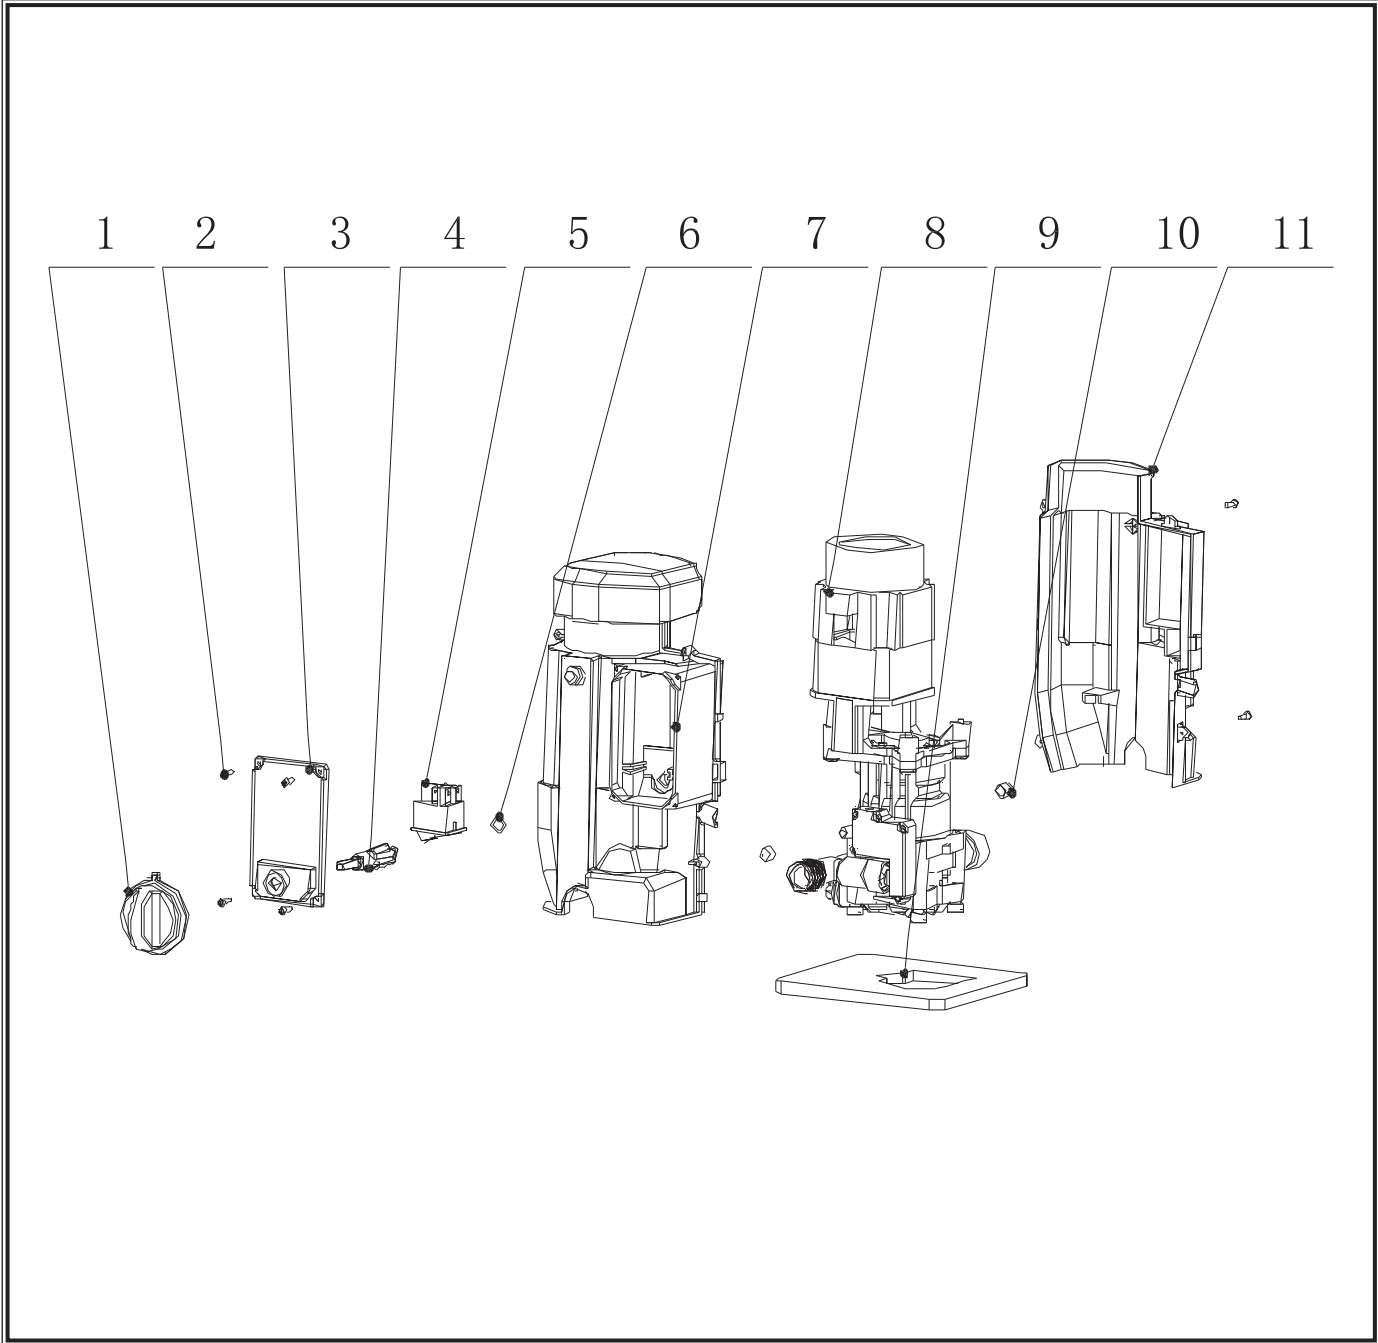

POS.	CODE	QTY	DESCRIPTION
1	A2304	1	FRONT HOUSING
2	A2305	1	MERGE ASSEMBLY
3	A2306	1	POWER CORD
4	A2307	1	REAR HOUSING ASSY
5	A2308	2	WHEEL COVER
6	A2309	1	WHEEL (2PCS)
7	A2310	1	WHEEL BRACKET
8	41915	1	LANCE
9	41916	1	EXTENSION LANCE
10	41889	1	GUN
11	A2311	1	LONG-HANDLE
12	A2312	1	CORD HOOK
13	A2313	1	GUN-HOLDER
14	41887	1	PRESSURE HOSE

POS.	CODE	QTY	DESCRIPTION
1	A2314	1	SWITCH KNOB
2	A2315	8	SCREW ST3X12
3	A2316	1	SWITCH COVER
4	A2903	1	SWITCH LEVER
5	A2317	1	SWITCH
6	A2318	1	O-RING
7	A2319	1	BOTTOM MOTOR COVER
8	A2320	1	MERGE
9	A2321	1	FRONT MOTOR FILTER
10	A2322	2	DAMPING RING
11	A2323	1	TOP MOTOR COVER

POS.	CODE	QTY	DESCRIPTION
1	A2324	1	INDUCTION MOTOR
2	A2325	1	PEACH SHAPE RING
3	A2326	1	PUMP ASSEMBLY
4	A2327	1	GEAR BOX ASSEMBLY
5	A2328	1	WOBBLE PLATE
6	A2329	1	WASHER
7	A2330	1	INNER HEXAGON SCREW
8	A2331	1	BEARING
9	A2332	4	SCREW
10	A2333	1	PUMP HEAD ASSEMBLY
11	A2334	3	CHECK VALVE NUT (WITH O-RING)
12	A2335	3	O-RING
13	A2336	1	OULET VALVE KIT (3 PCS)
14	A2385	1	SCREW
15	A2580	4	INNER HEXAGON SCREW
16	A2581	4	ELASTIC WASHER
17	A2582	4	WASHER
18	A2583	1	PUMP HEAD
19	A2584	1	WATER SEAL (3 PCS)
20	A2585	1	INLET VALVE KIT (3 PCS)
21	A2586	1	O-RING
22	A2587	1	PISTON BODY ASSEMBLY
23	A2588	1	SEALING BASE (3 PCS)
24	A2589	1	PISTON OIL SEAL (3 PCS)
25	A2590	1	BYPASSING VALVE KIT
26	A2591	1	TOTAL VAVE KIT

POS.	CODE	QTY	DESCRIPTION
27	A2592	1	O-RING
28	A2593	1	PISTON (WITH THE SPRING) (3 PCS)
29	A2594	3	PISTON SPRING
30	A2595	1	PISTON GUIDE
31	A2596	1	U-PIN
32	A2597	1	O-RING
33	A2598	1	INLET PIPE
34	A2599	1	MICRO SWITCH ASSEMBLY