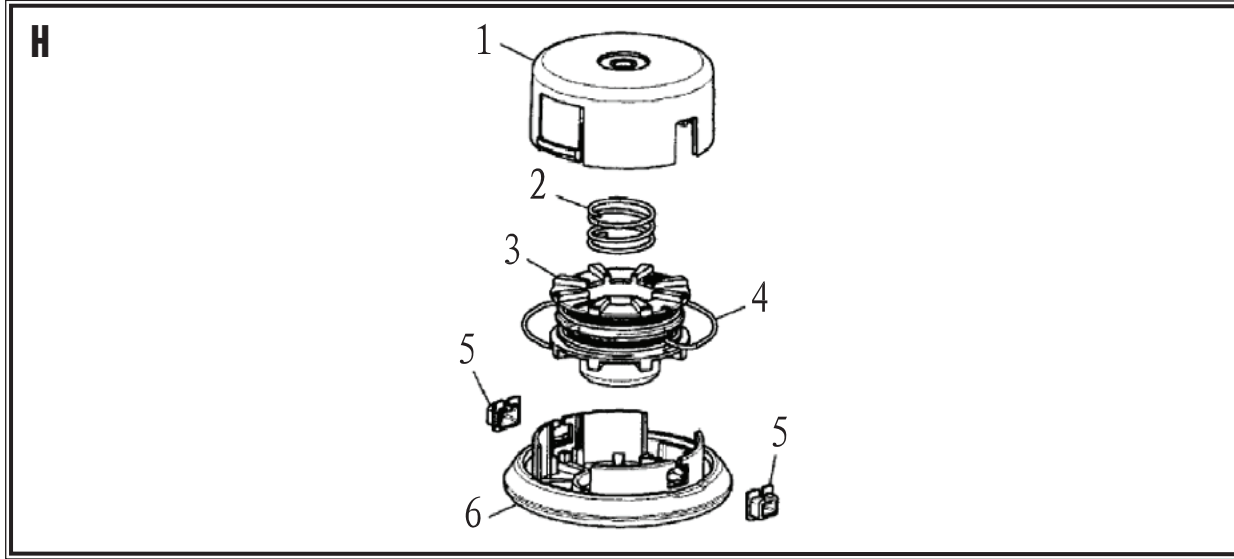

POS.	CODE	DESCRIPTION	QTY
H	A5500	NYLON CUTTER HEAD	1
1	A5501	CASE	1
2	A5502	SPRING	1
3	A5503	CORD HOLDER	1
4		CORD 2.5X5000	1
5	A5504	CORD COVER	2
6	A5505	COVER	1