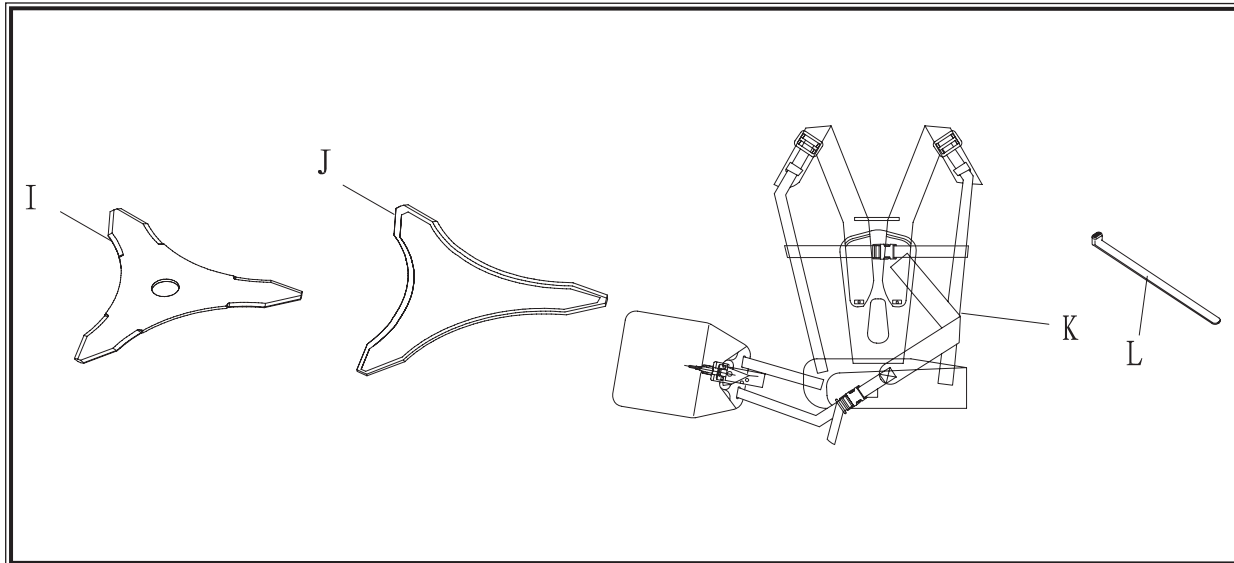

POS.	CODE	DESCRIPTION	QTY
I	A5506	BLADE	1
J	A5507	BLADE COVER	1
K	A5508	HARNESS ASSEMBLY	1
L	A5509	WIRE CLAMP BAND	1