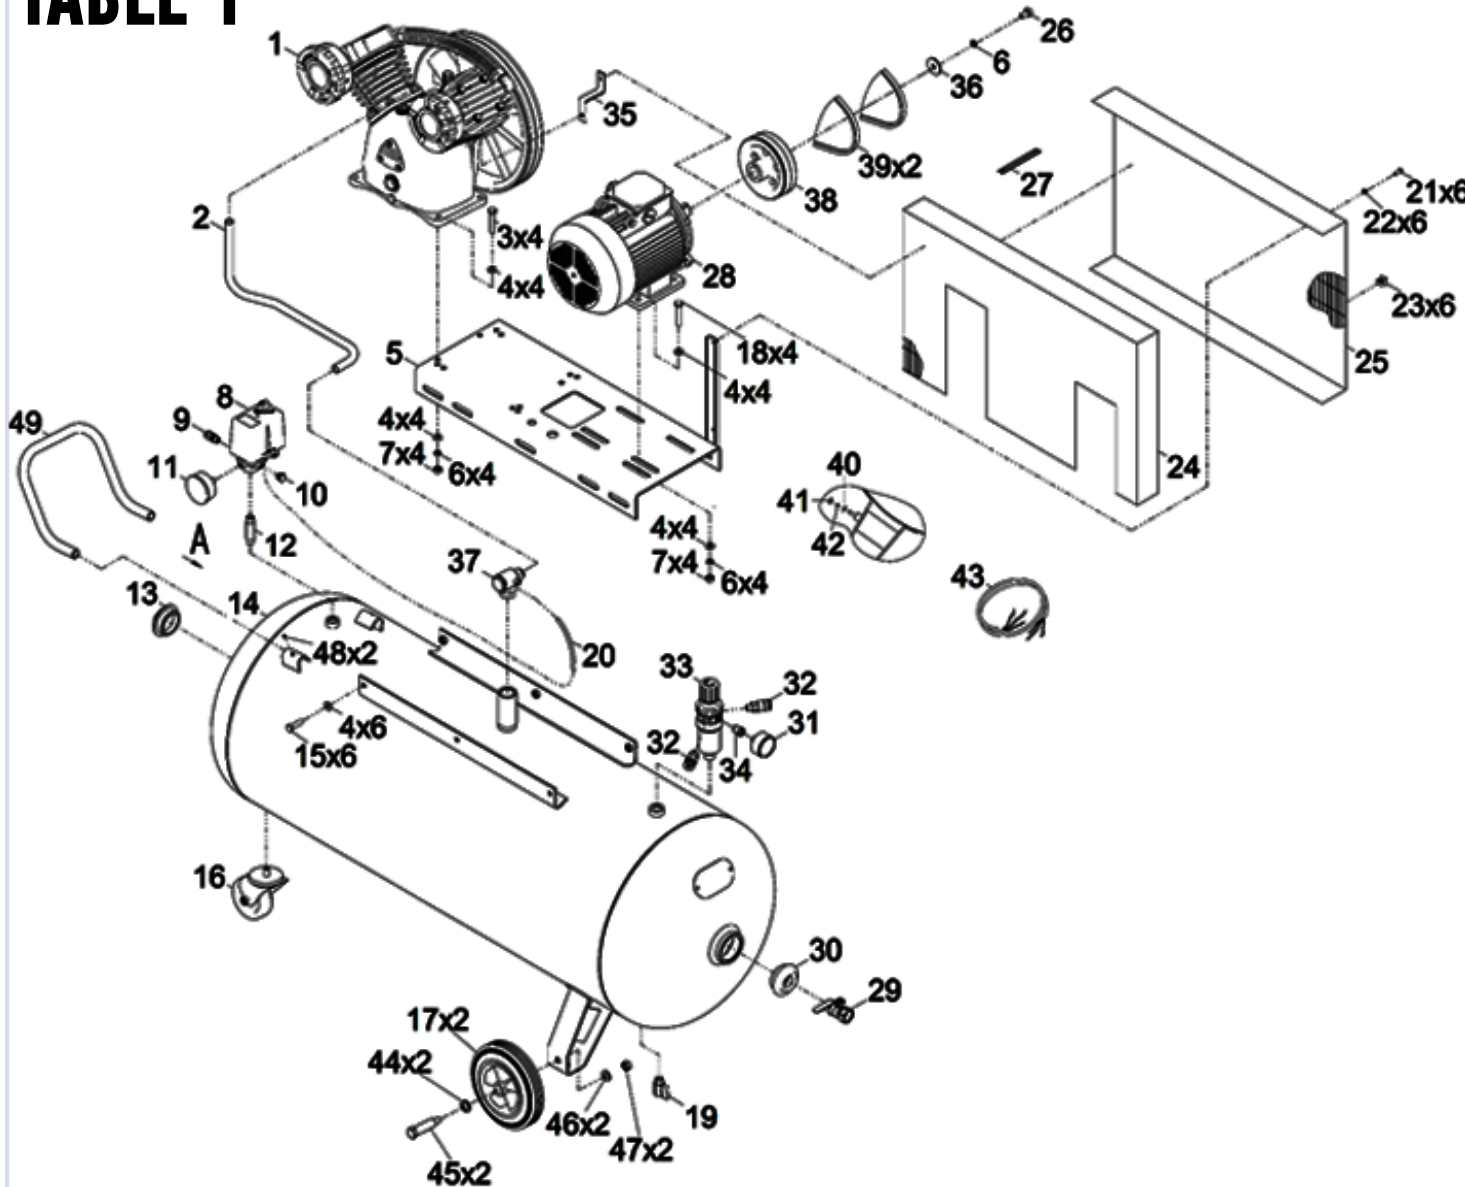

TABLE 1

POS.	CODE	DESCRIPTION	QTY
1	A13680	PISTON PUMP LB50	1
2	A13792	AIR PIPE	1
3		BOLT	4
4		WASHER	22
5	A13693	PLATFORM	1
6		WASHER	9
7		NUT	8
8	A13763	PRESSOSTAT	1
9	A13686	SAFETY VALVE	1
10	A13776	PLUG	1
11	A13719	PRESSURE GAUGE	1
12	A13675	ADAPTER	1
13	A13801	PLUG	1
14	A13707	RECEIVER	1
15		BOLT	6
16	A13744	WHEEL	1
17	A13743	WHEEL	2
18		BOLT	4
19	A13799	TAP	1
20	A13790	RILSAN HOSE	1
21		BOLT	6
22		WASHER	6
23	A13715	LATCH	6
24	A13741	GRATING BASIS	1
25	A13742	GRATING COVER	1
26		BOLT	1
27	A13681	DISTANGE BAR	1
28	A13722	ELECTRIC MOTOR	1

TABLE 1

POS.	CODE	DESCRIPTION	QTY
29	A13688	TAP	1
30	A13777	JOINT	1
31	A13718	PRESSURE GAUGE	1
32	A13789	JOINT	2
33	A13762	PRESSURE REDUCER	1
34	A13781	JOINT	1
35	A13780	JOINT	1
36	A13746	WASHER	1
37	A13676	NON RETURN VALVE	1
38	A13807	PULLEY	1
39	A13710	BELT	2
40		WASHER	1
41		NUT	1
42		WASHER	1
43	A13711	CABLE	1
44	A13745	WASHER	2
45	A13694	BOLT	2
46		NUT	2
47		WASHER	2
48		BOLT	2
49	A13779	JOINT	1

PUMP

POS.	CODE	DESCRIPTION	QTY
1	A13772	CRANKCASE	1
2	A13726	STUD M10X38	8
3	A13803	OIL DRAINING PLUG	1
4	A13831	BEARING SEAT	1
5	A13812	OIL SEAL 35X56X12	1
6	A13760	BALL BEARING 6307	1
7	A13822	GASKET BEARING SEAT	1
8	A13695	SCREW	6
9	A13748	SPRING WASHER	14
10	A13775	CRANKSHAFT	1
11	A13724	ROD	2
12	A13735	PISTON	2
13	A13702	PISTON RING SET D80	2
14	A13733	PISTON PIN	2
15	A13683	INSIDE CIRCLIP	4
16	A13753	WASHER	1
17	A13684	OUTSIDE CIRCLIP	1
18	A13759	BALL BEARING 6304	1
19	A13818	GASKET BEARING COVER	1
20	A13829	BEARING COVER TRIANGLE	1
21	A13696	SCREW M6X20	3
22	A13749	SPRING WASHER	3
23	A13823	BOTTOM CYLINDER GASKET	2
24	A13717	CYLINDER	2
25	A13754	SPRING WASHER	8
26	A13730	NUT M10	8
27	A13714	CYLINDER HEAD	2