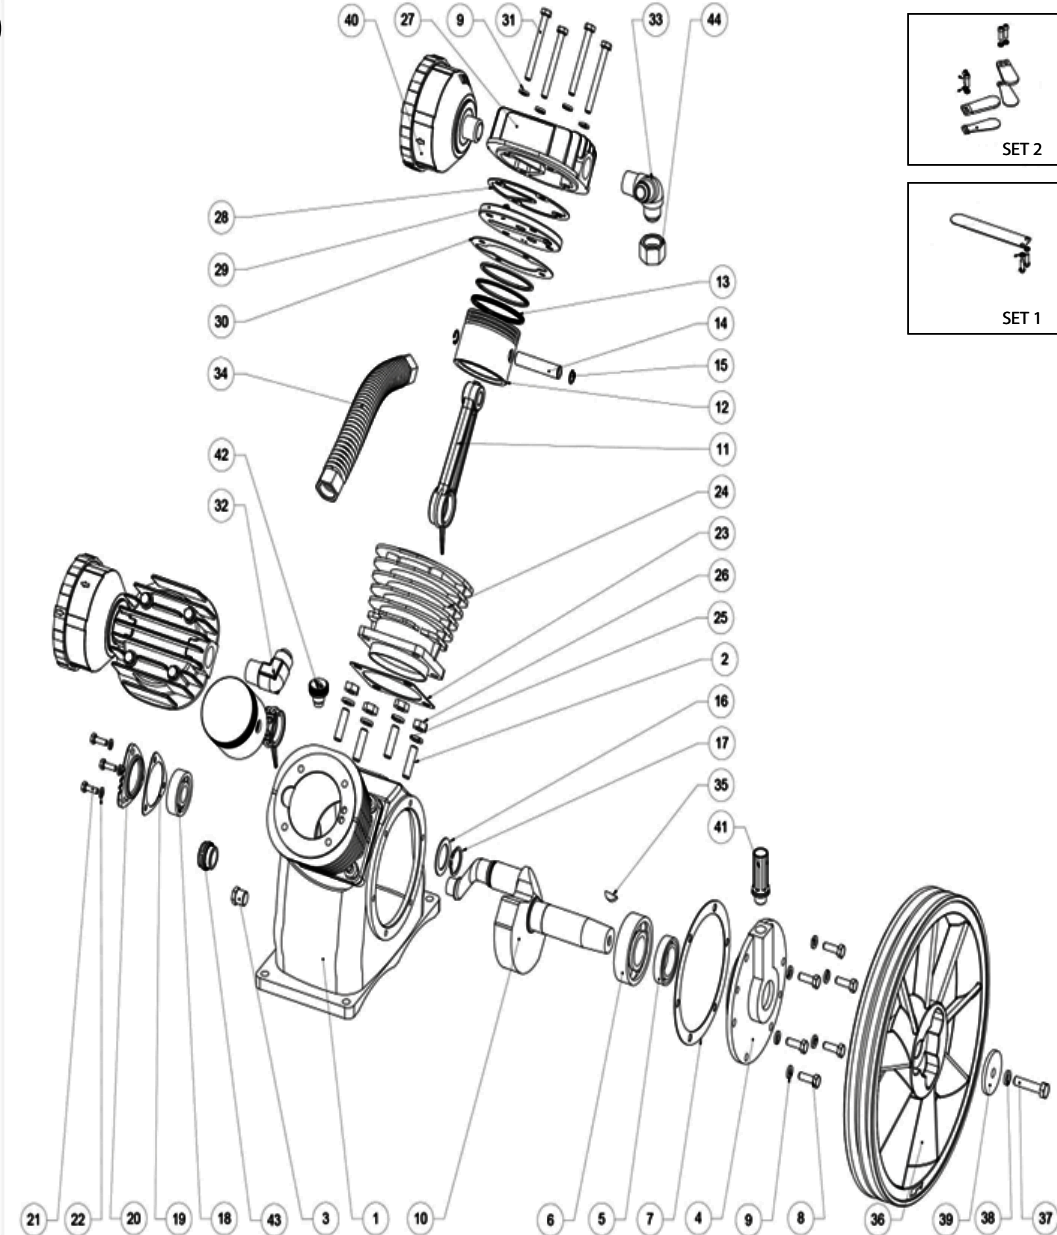

TABLE 1

POS.	CODE	DESCRIPTION	QTY
29	A13688	TAP	1
30	A13777	JOINT	1
31	A13718	PRESSURE GAUGE	1
32	A13789	JOINT	2
33	A13762	PRESSURE REDUCER	1
34	A13781	JOINT	1
35	A13780	JOINT	1
36	A13746	WASHER	1
37	A13676	NON RETURN VALVE	1
38	A13807	PULLEY	1
39	A13710	BELT	2
40		WASHER	1
41		NUT	1
42		WASHER	1
43	A13711	CABLE	1
44	A13745	WASHER	2
45	A13694	BOLT	2
46		NUT	2
47		WASHER	2
48		BOLT	2
49	A13779	JOINT	1

PUMP

POS.	CODE	DESCRIPTION	QTY
1	A13772	CRANKCASE	1
2	A13726	STUD M10X38	8
3	A13803	OIL DRAINING PLUG	1
4	A13831	BEARING SEAT	1
5	A13812	OIL SEAL 35X56X12	1
6	A13760	BALL BEARING 6307	1
7	A13822	GASKET BEARING SEAT	1
8	A13695	SCREW	6
9	A13748	SPRING WASHER	14
10	A13775	CRANKSHAFT	1
11	A13724	ROD	2
12	A13735	PISTON	2
13	A13702	PISTON RING SET D80	2
14	A13733	PISTON PIN	2
15	A13683	INSIDE CIRCLIP	4
16	A13753	WASHER	1
17	A13684	OUTSIDE CIRCLIP	1
18	A13759	BALL BEARING 6304	1
19	A13818	GASKET BEARING COVER	1
20	A13829	BEARING COVER TRIANGLE	1
21	A13696	SCREW M6X20	3
22	A13749	SPRING WASHER	3
23	A13823	BOTTOM CYLINDER GASKET	2
24	A13717	CYLINDER	2
25	A13754	SPRING WASHER	8
26	A13730	NUT M10	8
27	A13714	CYLINDER HEAD	2

PUMP

POS.	CODE	DESCRIPTION	QTY
28	A13824	CYLINDER HEAD GASKET	2
29	A13765	VALVE PLATE SET	2
30	A13825	TOP CYLINDER GASKET	2
31	A13699	SCREW	8
32	A13786	ELBOW CONNECTION	1
33	A13787	3 WAYS CONECTOR	1
34	A13797	COMPLETE COOLER	1
35	A13788	CIRCLE KEY	1
36	A13810	PULLEY	1
37	A13700	SCREW M10X45	1
38	A13755	SPRING WASHER	1
39	A13756	WASHER	1
40	A13816	AIR FILTER ASSEMBLY	2
40.1	A13814	AIR FILTER CARTRIDGE	2
41	A13794	OIL BREATHE PIPE	1
42	A13804	OIL FILLING PLUG	1
43	A13703	OIL LEVELER	1
44	A13731	EXHAUST NUT	1
SET 1	A13766	VALVE SEAT	2
SET 2	A13767	VALVE SEAT	4