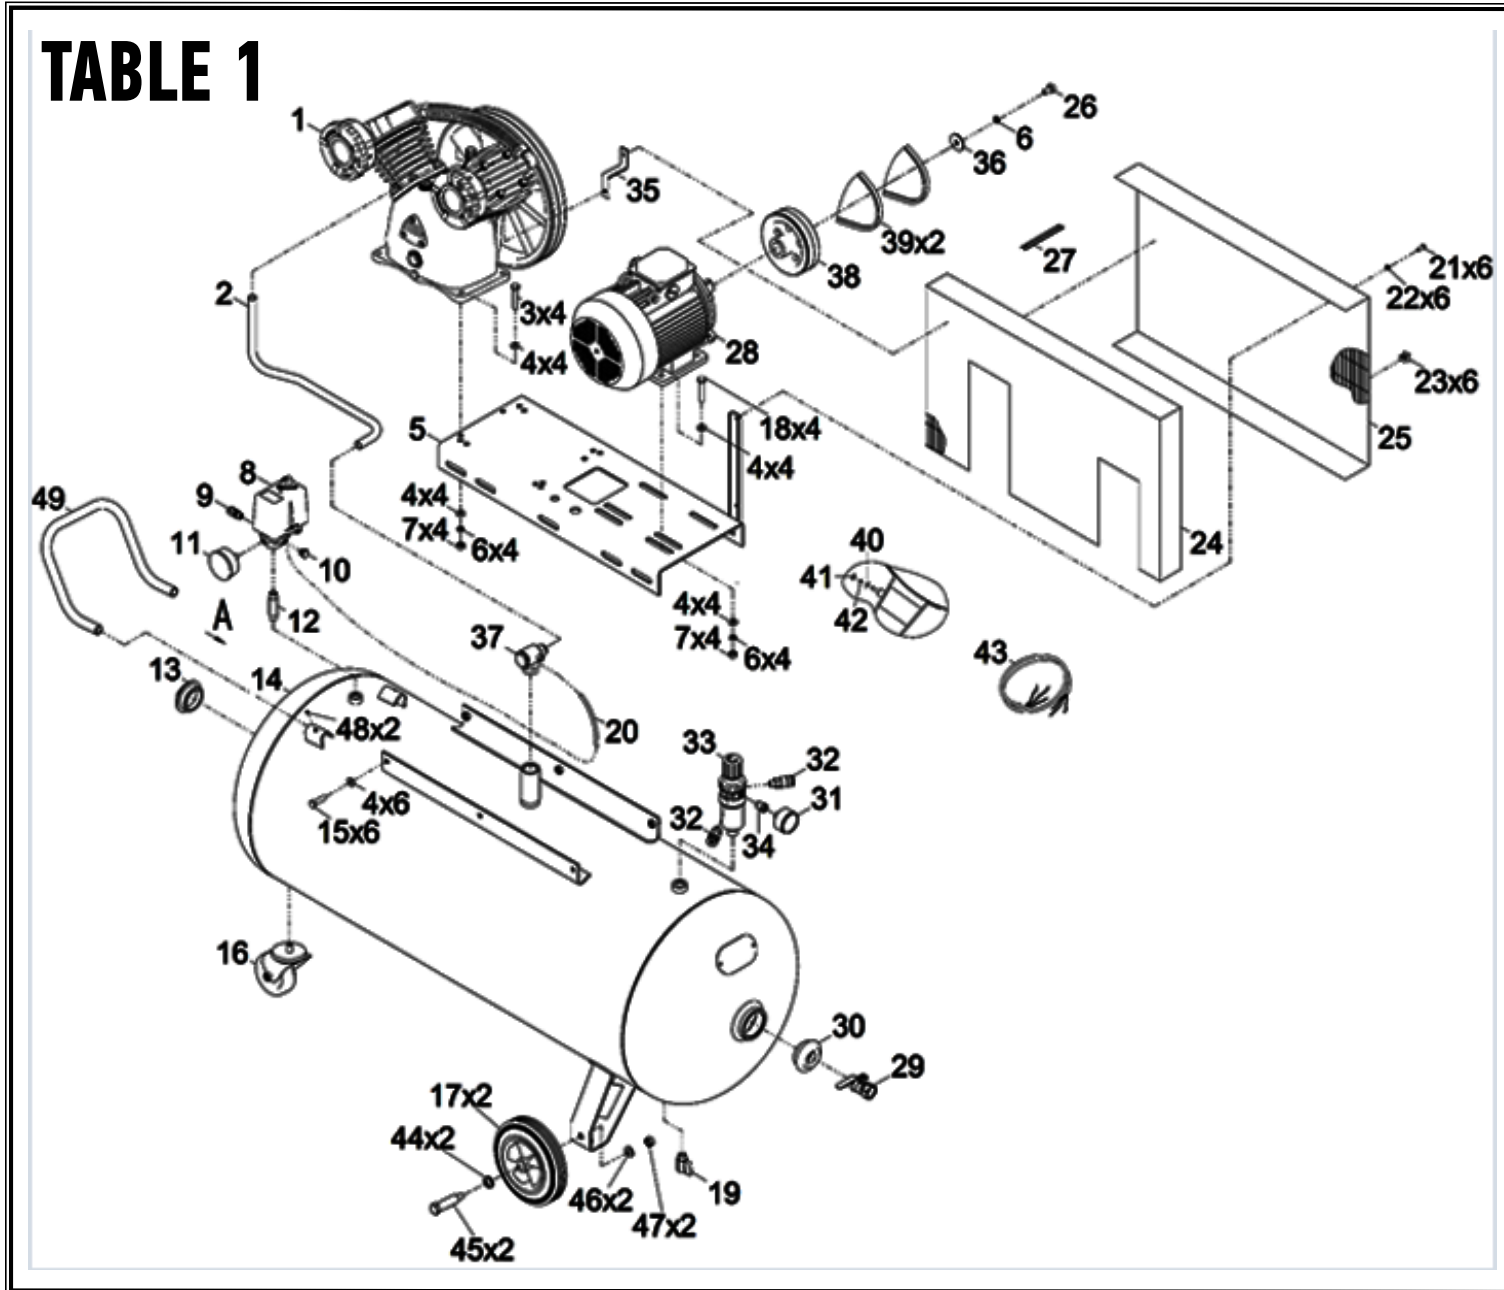

TABLE 1

POS.	CODE	DESCRIPTION	QTY
1	A13680	PISTON PUMP LB50	1
2	A13792	AIR PIPE	1
3		BOLT	4
4		WASHER	22
5	A13693	PLATFORM	1
6		WASHER	9
7		NUT	8
8	A13763	PRESSOSTAT	1
9	A13686	SAFETY VALVE	1
10	A13776	PLUG	1
11	A13719	PRESSURE GAUGE	1
12	A13675	ADAPTER	1
13	A13801	PLUG	1
14	A13707	RECEIVER	1
15		BOLT	6
16	A13744	WHEEL	1
17	A13743	WHEEL	2
18		BOLT	4
19	A13799	TAP	1
20	A13790	RILSAN HOSE	1
21		BOLT	6
22		WASHER	6
23	A13715	LATCH	6
24	A13741	GRATING BASIS	1
25	A13742	GRATING COVER	1
26		BOLT	1
27	A13681	DISTANGE BAR	1
28	A13722	ELECTRIC MOTOR	1

TABLE 1

POS.	CODE	DESCRIPTION	QTY
29	A13688	TAP	1
30	A13777	JOINT	1
31	A13718	PRESSURE GAUGE	1
32	A13789	JOINT	2
33	A13762	PRESSURE REDUCER	1
34	A13781	JOINT	1
35	A13780	JOINT	1
36	A13746	WASHER	1
37	A13676	NON RETURN VALVE	1
38	A13807	PULLEY	1
39	A13710	BELT	2
40		WASHER	1
41		NUT	1
42		WASHER	1
43	A13711	CABLE	1
44	A13745	WASHER	2
45	A13694	BOLT	2
46		NUT	2
47		WASHER	2
48		BOLT	2
49	A13779	JOINT	1

PUMP

POS.	CODE	DESCRIPTION	QTY
1	A13772	CRANKCASE	1
2	A13726	STUD M10X38	8
3	A13803	OIL DRAINING PLUG	1
4	A13831	BEARING SEAT	1
5	A13812	OIL SEAL 35X56X12	1
6	A13760	BALL BEARING 6307	1
7	A13822	GASKET BEARING SEAT	1
8	A13695	SCREW	6
9	A13748	SPRING WASHER	14
10	A13775	CRANKSHAFT	1
11	A13724	ROD	2
12	A13735	PISTON	2
13	A13702	PISTON RING SET D80	2
14	A13733	PISTON PIN	2
15	A13683	INSIDE CIRCLIP	4
16	A13753	WASHER	1
17	A13684	OUTSIDE CIRCLIP	1
18	A13759	BALL BEARING 6304	1
19	A13818	GASKET BEARING COVER	1
20	A13829	BEARING COVER TRIANGLE	1
21	A13696	SCREW M6X20	3
22	A13749	SPRING WASHER	3
23	A13823	BOTTOM CYLINDER GASKET	2
24	A13717	CYLINDER	2
25	A13754	SPRING WASHER	8
26	A13730	NUT M10	8
27	A13714	CYLINDER HEAD	2