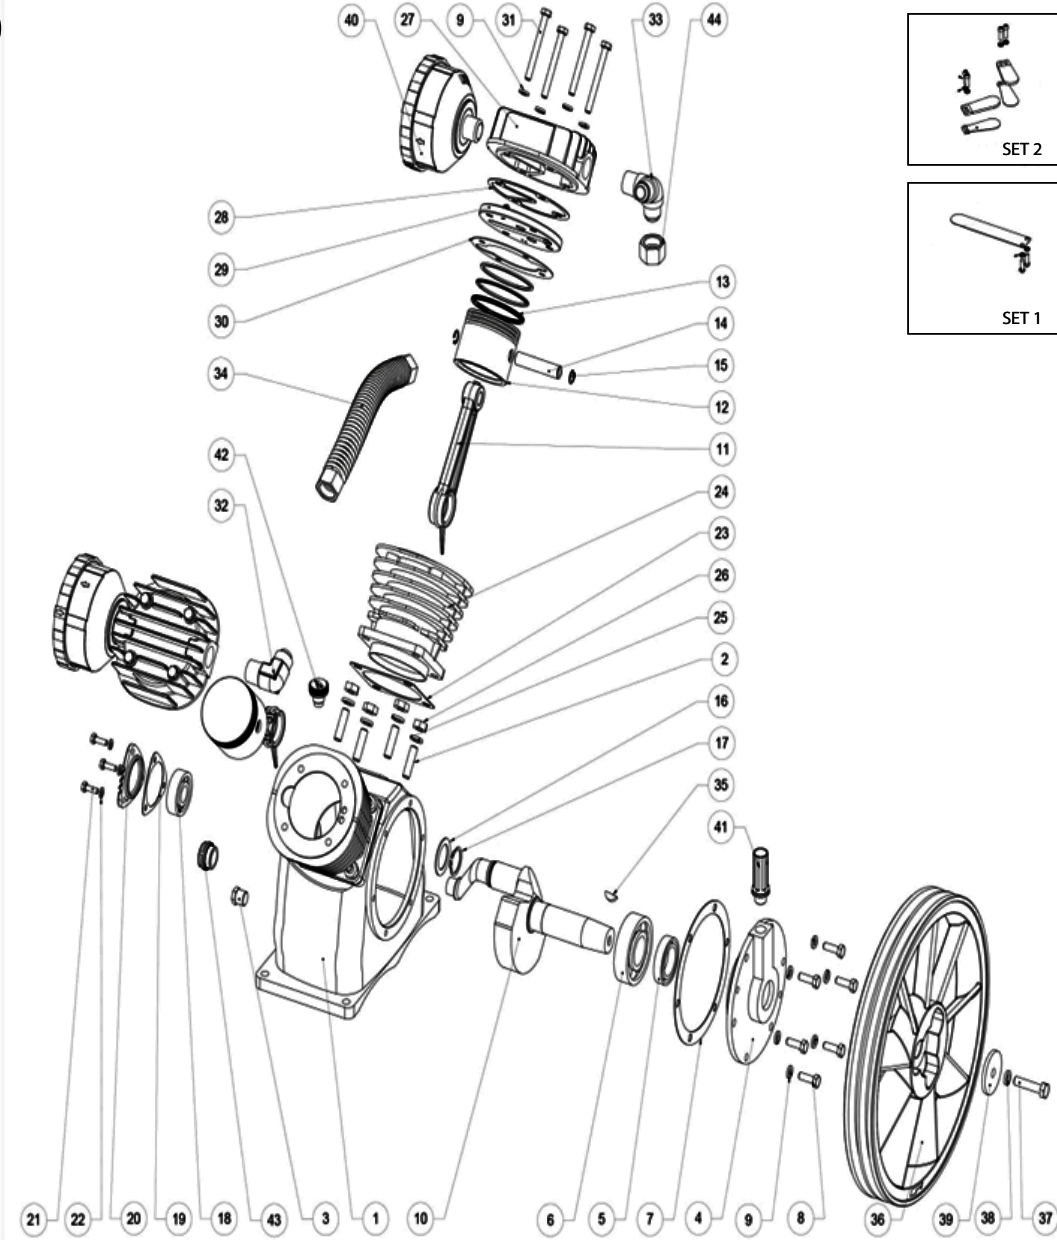

PUMP

POS.	CODE	DESCRIPTION	QTY
1	A13772	CRANKCASE	1
2	A13726	STUD M10X38	8
3	A13803	OIL DRAINING PLUG	1
4	A13831	BEARING SEAT	1
5	A13812	OIL SEAL 35X56X12	1
6	A13760	BALL BEARING 6307	1
7	A13822	GASKET BEARING SEAT	1
8	A13695	SCREW	6
9	A13748	SPRING WASHER	14
10	A13775	CRANKSHAFT	1
11	A13724	ROD	2
12	A13735	PISTON	2
13	A13702	PISTON RING SET D80	2
14	A13733	PISTON PIN	2
15	A13683	INSIDE CIRCLIP	4
16	A13753	WASHER	1
17	A13684	OUTSIDE CIRCLIP	1
18	A13759	BALL BEARING 6304	1
19	A13818	GASKET BEARING COVER	1
20	A13829	BEARING COVER TRIANGLE	1
21	A13696	SCREW M6X20	3
22	A13749	SPRING WASHER	3
23	A13823	BOTTOM CYLINDER GASKET	2
24	A13717	CYLINDER	2
25	A13754	SPRING WASHER	8
26	A13730	NUT M10	8
27	A13714	CYLINDER HEAD	2