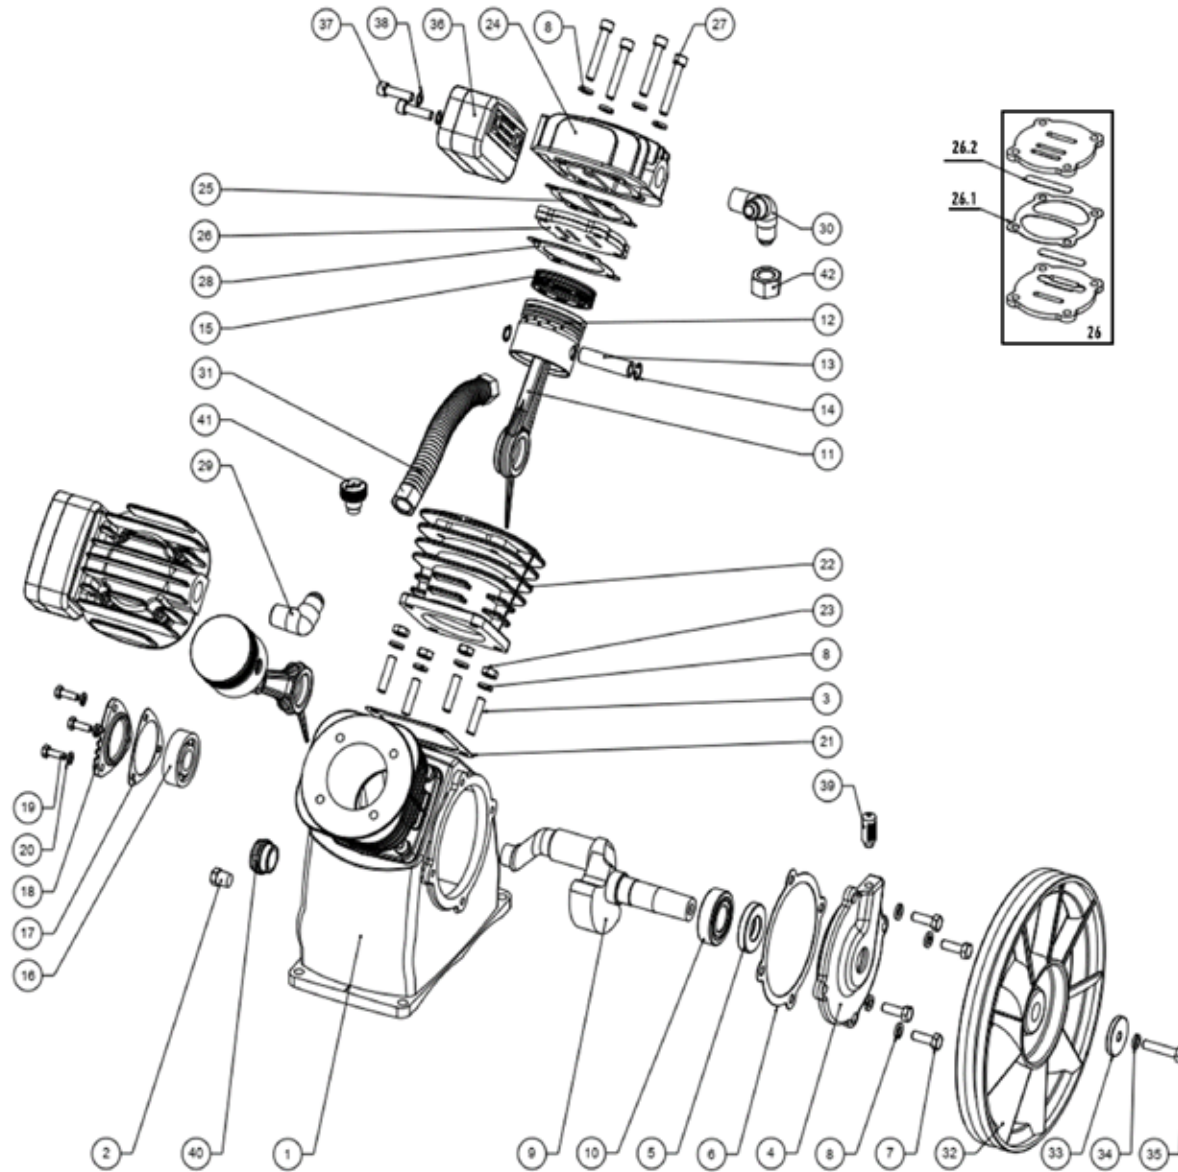

TABLE 1

POS.	CODE	DESCRIPTION	QTY
31	A13687	VALVE STARTER	1
32	A13718	PRESSURE GAUGE	2
33	A13674	ADAPTER	1
34	A13777	JOINT	1
35	A13769	HOLDER	1
36	A13768	HOLDER	1
37	A13805	PULLEY	1
38	A13708	BELT	1
39	A13747	RIEMEN	1
40		BOLT	1
41	A13737	GRATING BASIS	1
42	A13738	GRATING COVER	1
43	A13715	LATCH	4
44	A13681	DISTANGE BAR	1
45		WASHER	5
46		BOLT	5
47	A13712	CABLE	1
49	A13670	JOINT	1
50	A13688	BALL VALVE	1

PUMP

POS.	CODE	DESCRIPTION	QTY
1	A13770	CRANKCASE	1
2	A13802	OIL DRAINING PLUG	1
3	A13725	STUD M8X35	8
4	A13828	BEARING SEAT	1
5	A13811	OIL SEAL 24X47X8	1
6	A13817	GASKET BEARING SEAT	1
7	A13695	SCREW	4
8	A13748	SPRING WASHER	20
9	A13773	CRANKSHAFT	1
10	A13758	BALL BEARING 6205Z	1
11	A13723	ROD	2
12	A13734	PISTON	2
13	A13732	PISTON PIN	2
14	A13682	INSIDE CIRCLIP	4
15	A13701	PISTON RING SET	2
16	A13759	BALL BEARING 6304	1
17	A13818	GASKET BEARING	1
18	A13829	BEARING COVER TRIANGLE	1
19	A13696	SCREW M6X20	3
20	A13749	SPRING WASHER	3
21	A13819	BOTTOM CYLINDER GASKET	2
22	A13716	CYLINDER	2
23	A13728	NUT M8	8
24	A13713	CYLINDER HEAD	2
25	A13826	CYLINDER HEAD GASKET	2
26	A13827	VALVE PLATE SET	2
26.1	A13821	ALUMINIUM GASKET	2

PUMP

POS.	CODE	DESCRIPTION	QTY
26.2	A13764	VALVE SEAT	4
27	A13697	SCREW	8
28	A13820	TOP CYLINDER GASKET	2
29	A13782	ELBOW CONNECTOR	1
30	A13783	3 WAYS CONNECTOR	1
31	A13795	COOLER SET	1
32	A13808	PULLEY	1
33	A13750	WASHER	1
34	A13751	SPRING WASHER	1
35	A13727	PULLEY BOLT M8X40	1
36	A13815	AIR FILTER ASSEMBLY	2
36.1	A13813	AIR FILTER CARTRIDGE	2
37	A13698	SCREW	4
38	A13752	WASHER	4
39	A13793	OIL BREATHE PIPE	1
40	A13703	OIL LEVELER	1
41	A13804	OIL FILLING PLUG	1
42	A13729	EXHAUST NUT	1