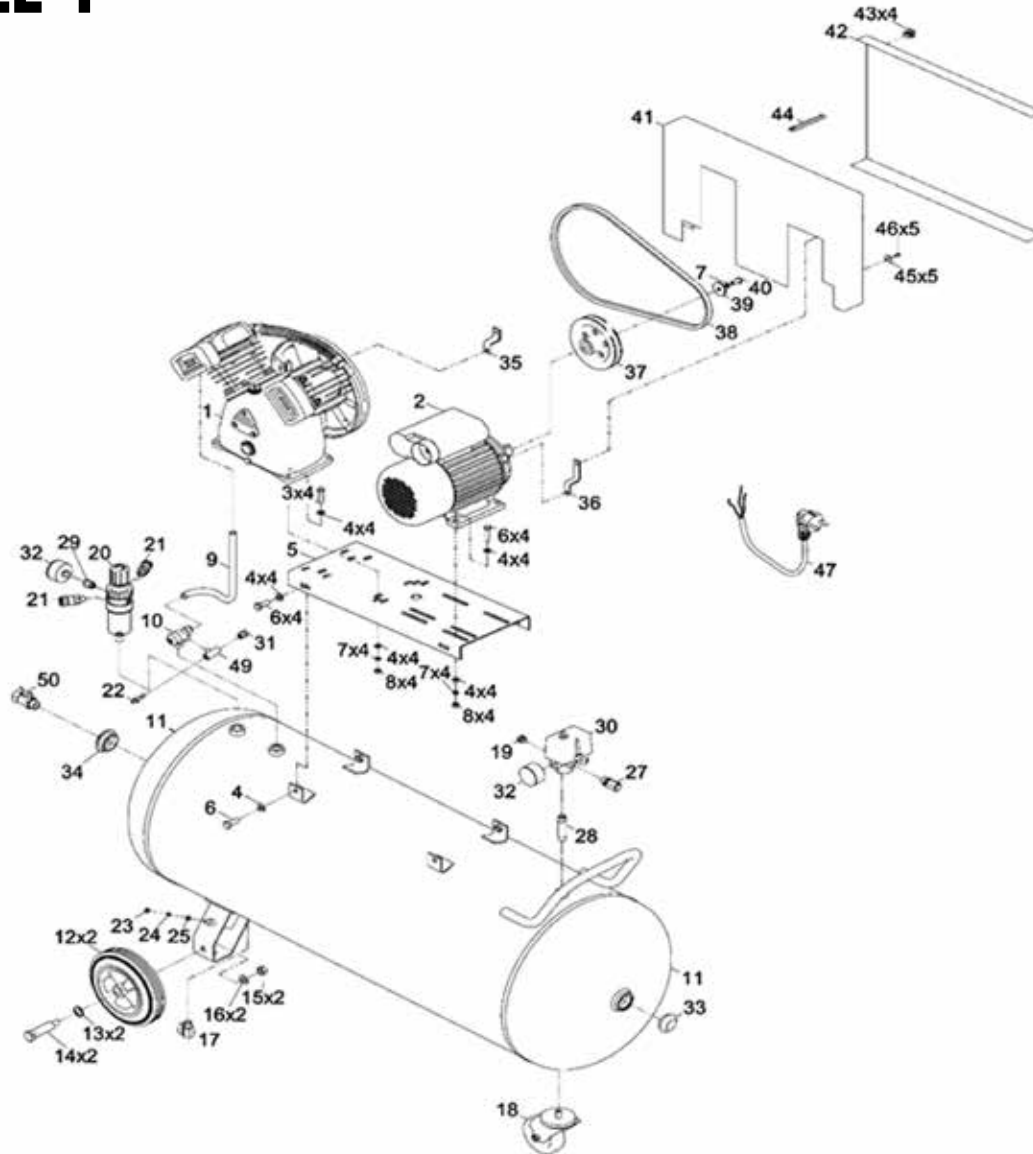

TABLE 1

POS.	CODE	DESCRIPTION	QTY
1	A13678	PISTON PUMP LB30	1
2	A13720	ELECTRIC MOTOR	1
3		BOLT	4
4		WASHER	20
5	A13692	PLATFORM	1
6		BOLT	8
7		WASHER	9
8		NUT	8
9	A13791	AIR LINE	1
10	A13685	CHECK VALVE	1
11	A13705	RECEIVER	1
12	A13743	WHEEL	2
13	A13745	WASHER	2
14	A13694	BOLT	2
15		NUT	2
16		WASHER	2
17	A13799	DRAINING TAP	1
18	A13744	WHEEL	1
19	A13776	JOIN	1
20	A13762	PRESSURE REGULATOR	1
21	A13789	QUICK CLAMP	2
22	A13790	RILSAN HOSE	1
23		NUT	1
24		WASHER	1
25		WASHER	1
27	A13686	SAFETY VALVE	1
28	A13675	JOIN	1
29	A13781	JOIN	1
30	A13736	PRESSOSTAT	1

TABLE 1

POS.	CODE	DESCRIPTION	QTY
31	A13687	VALVE STARTER	1
32	A13718	PRESSURE GAUGE	2
33	A13674	ADAPTER	1
34	A13777	JOINT	1
35	A13769	HOLDER	1
36	A13768	HOLDER	1
37	A13805	PULLEY	1
38	A13708	BELT	1
39	A13747	RIEMEN	1
40		BOLT	1
41	A13737	GRATING BASIS	1
42	A13738	GRATING COVER	1
43	A13715	LATCH	4
44	A13681	DISTANGE BAR	1
45		WASHER	5
46		BOLT	5
47	A13712	CABLE	1
49	A13670	JOINT	1
50	A13688	BALL VALVE	1

PUMP

POS.	CODE	DESCRIPTION	QTY
1	A13770	CRANKCASE	1
2	A13802	OIL DRAINING PLUG	1
3	A13725	STUD M8X35	8
4	A13828	BEARING SEAT	1
5	A13811	OIL SEAL 24X47X8	1
6	A13817	GASKET BEARING SEAT	1
7	A13695	SCREW	4
8	A13748	SPRING WASHER	20
9	A13773	CRANKSHAFT	1
10	A13758	BALL BEARING 6205Z	1
11	A13723	ROD	2
12	A13734	PISTON	2
13	A13732	PISTON PIN	2
14	A13682	INSIDE CIRCLIP	4
15	A13701	PISTON RING SET	2
16	A13759	BALL BEARING 6304	1
17	A13818	GASKET BEARING	1
18	A13829	BEARING COVER TRIANGLE	1
19	A13696	SCREW M6X20	3
20	A13749	SPRING WASHER	3
21	A13819	BOTTOM CYLINDER GASKET	2
22	A13716	CYLINDER	2
23	A13728	NUT M8	8
24	A13713	CYLINDER HEAD	2
25	A13826	CYLINDER HEAD GASKET	2
26	A13827	VALVE PLATE SET	2
26.1	A13821	ALUMINIUM GASKET	2