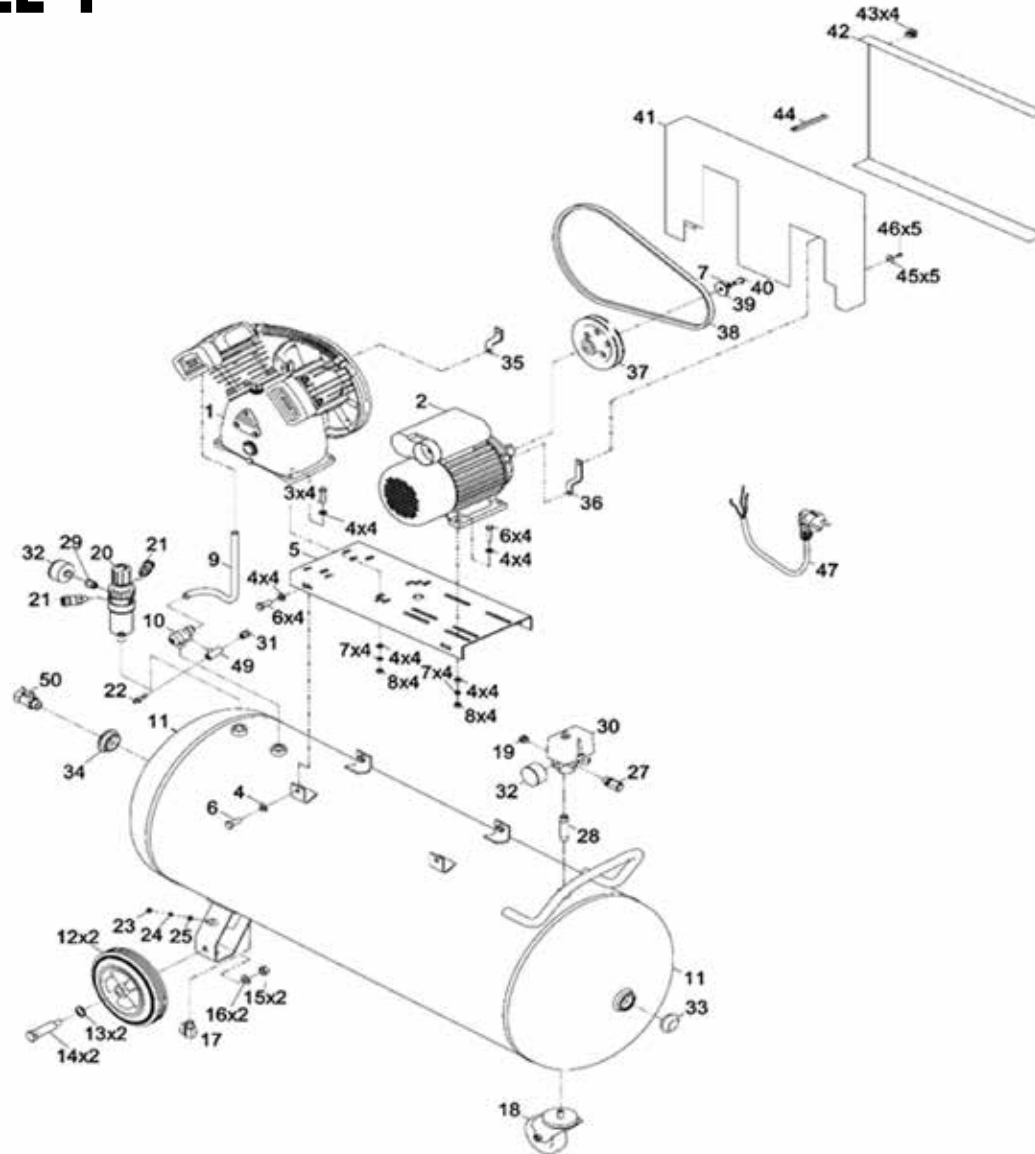

TABLE 1

POS.	CODE	DESCRIPTION	QTY
1	A13678	PISTON PUMP LB30	1
2	A13720	ELECTRIC MOTOR	1
3		BOLT	4
4		WASHER	20
5	A13692	PLATFORM	1
6		BOLT	8
7		WASHER	9
8		NUT	8
9	A13791	AIR LINE	1
10	A13685	CHECK VALVE	1
11	A13705	RECEIVER	1
12	A13743	WHEEL	2
13	A13745	WASHER	2
14	A13694	BOLT	2
15		NUT	2
16		WASHER	2
17	A13799	DRAINING TAP	1
18	A13744	WHEEL	1
19	A13776	JOIN	1
20	A13762	PRESSURE REGULATOR	1
21	A13789	QUICK CLAMP	2
22	A13790	RILSAN HOSE	1
23		NUT	1
24		WASHER	1
25		WASHER	1
27	A13686	SAFETY VALVE	1
28	A13675	JOIN	1
29	A13781	JOIN	1
30	A13736	PRESSOSTAT	1

TABLE 1

POS.	CODE	DESCRIPTION	QTY
31	A13687	VALVE STARTER	1
32	A13718	PRESSURE GAUGE	2
33	A13674	ADAPTER	1
34	A13777	JOINT	1
35	A13769	HOLDER	1
36	A13768	HOLDER	1
37	A13805	PULLEY	1
38	A13708	BELT	1
39	A13747	RIEMEN	1
40		BOLT	1
41	A13737	GRATING BASIS	1
42	A13738	GRATING COVER	1
43	A13715	LATCH	4
44	A13681	DISTANGE BAR	1
45		WASHER	5
46		BOLT	5
47	A13712	CABLE	1
49	A13670	JOINT	1
50	A13688	BALL VALVE	1

PUMP

POS.	CODE	DESCRIPTION	QTY
1	A13770	CRANKCASE	1
2	A13802	OIL DRAINING PLUG	1
3	A13725	STUD M8X35	8
4	A13828	BEARING SEAT	1
5	A13811	OIL SEAL 24X47X8	1
6	A13817	GASKET BEARING SEAT	1
7	A13695	SCREW	4
8	A13748	SPRING WASHER	20
9	A13773	CRANKSHAFT	1
10	A13758	BALL BEARING 6205Z	1
11	A13723	ROD	2
12	A13734	PISTON	2
13	A13732	PISTON PIN	2
14	A13682	INSIDE CIRCLIP	4
15	A13701	PISTON RING SET	2
16	A13759	BALL BEARING 6304	1
17	A13818	GASKET BEARING	1
18	A13829	BEARING COVER TRIANGLE	1
19	A13696	SCREW M6X20	3
20	A13749	SPRING WASHER	3
21	A13819	BOTTOM CYLINDER GASKET	2
22	A13716	CYLINDER	2
23	A13728	NUT M8	8
24	A13713	CYLINDER HEAD	2
25	A13826	CYLINDER HEAD GASKET	2
26	A13827	VALVE PLATE SET	2
26.1	A13821	ALUMINIUM GASKET	2