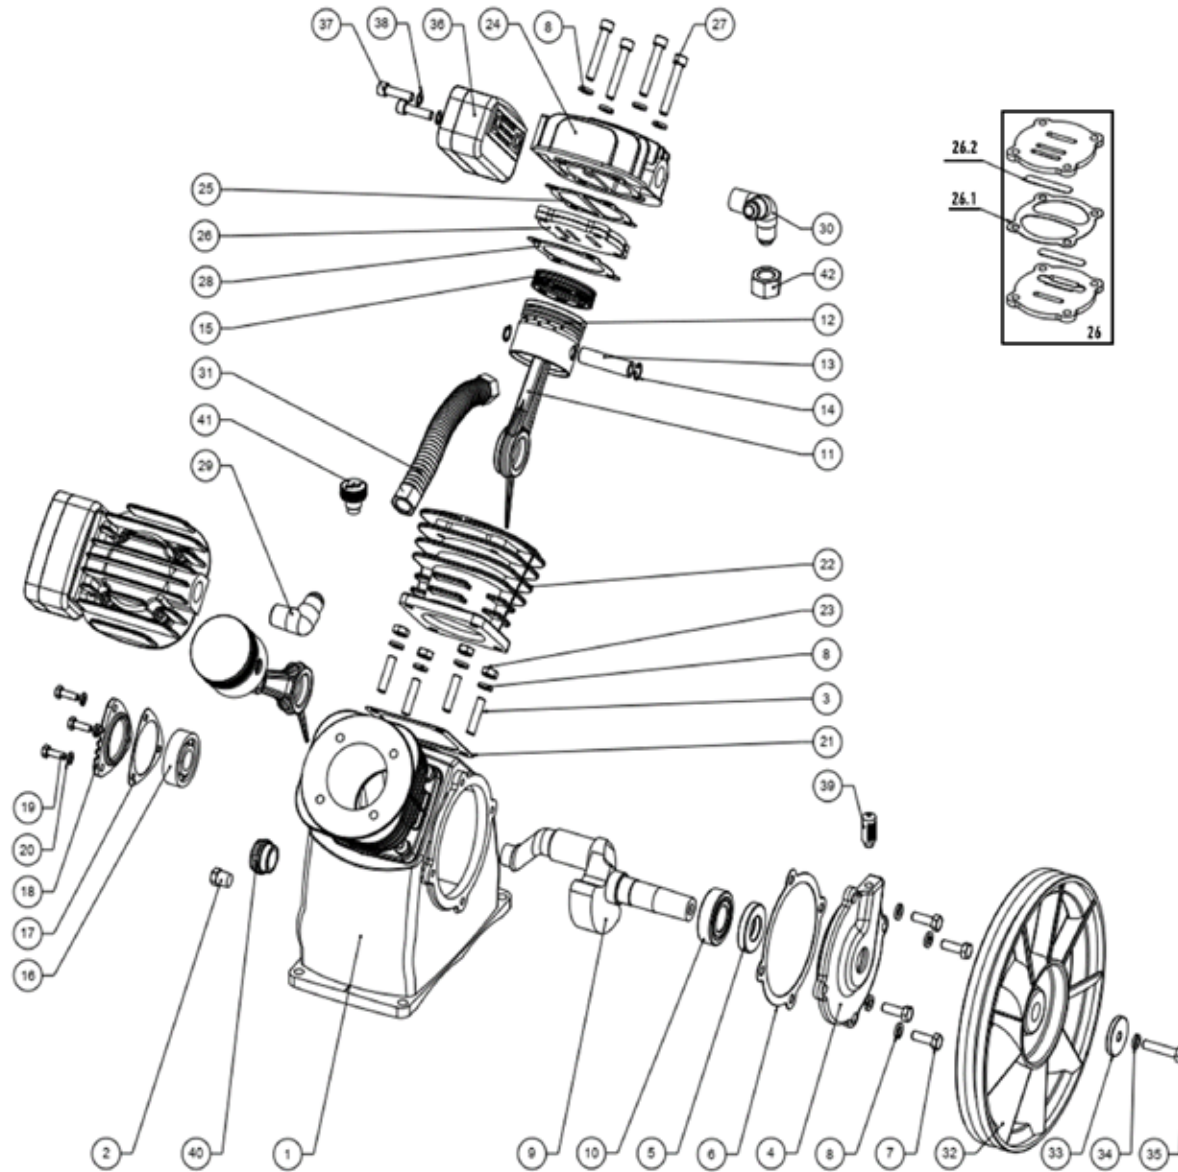

TABLE 1

POS.	CODE	DESCRIPTION	QTY
1	A13678	PISTON PUMP LB30	1
2	A13720	ELECTRIC MOTOR	1
3		BOLT	4
4		WASHER	20
5	A13692	PLATFORM	1
6		BOLT	8
7		WASHER	9
8		NUT	8
9	A13791	AIR LINE	1
10	A13685	CHECK VALVE	1
11	A13705	RECEIVER	1
12	A13743	WHEEL	2
13	A13745	WASHER	2
14	A13694	BOLT	2
15		NUT	2
16		WASHER	2
17	A13799	DRAINING TAP	1
18	A13744	WHEEL	1
19	A13776	JOIN	1
20	A13762	PRESSURE REGULATOR	1
21	A13789	QUICK CLAMP	2
22	A13790	RILSAN HOSE	1
23		NUT	1
24		WASHER	1
25		WASHER	1
27	A13686	SAFETY VALVE	1
28	A13675	JOIN	1
29	A13781	JOIN	1
30	A13736	PRESSOSTAT	1

PUMP

POS.	CODE	DESCRIPTION	QTY
1	A13770	CRANKCASE	1
2	A13802	OIL DRAINING PLUG	1
3	A13725	STUD M8X35	8
4	A13828	BEARING SEAT	1
5	A13811	OIL SEAL 24X47X8	1
6	A13817	GASKET BEARING SEAT	1
7	A13695	SCREW	4
8	A13748	SPRING WASHER	20
9	A13773	CRANKSHAFT	1
10	A13758	BALL BEARING 6205Z	1
11	A13723	ROD	2
12	A13734	PISTON	2
13	A13732	PISTON PIN	2
14	A13682	INSIDE CIRCLIP	4
15	A13701	PISTON RING SET	2
16	A13759	BALL BEARING 6304	1
17	A13818	GASKET BEARING	1
18	A13829	BEARING COVER TRIANGLE	1
19	A13696	SCREW M6X20	3
20	A13749	SPRING WASHER	3
21	A13819	BOTTOM CYLINDER GASKET	2
22	A13716	CYLINDER	2
23	A13728	NUT M8	8
24	A13713	CYLINDER HEAD	2
25	A13826	CYLINDER HEAD GASKET	2
26	A13827	VALVE PLATE SET	2
26.1	A13821	ALUMINIUM GASKET	2

PUMP

POS.	CODE	DESCRIPTION	QTY
26.2	A13764	VALVE SEAT	4
27	A13697	SCREW	8
28	A13820	TOP CYLINDER GASKET	2
29	A13782	ELBOW CONNECTOR	1
30	A13783	3 WAYS CONNECTOR	1
31	A13795	COOLER SET	1
32	A13808	PULLEY	1
33	A13750	WASHER	1
34	A13751	SPRING WASHER	1
35	A13727	PULLEY BOLT M8X40	1
36	A13815	AIR FILTER ASSEMBLY	2
36.1	A13813	AIR FILTER CARTRIDGE	2
37	A13698	SCREW	4
38	A13752	WASHER	4
39	A13793	OIL BREATHE PIPE	1
40	A13703	OIL LEVELER	1
41	A13804	OIL FILLING PLUG	1
42	A13729	EXHAUST NUT	1