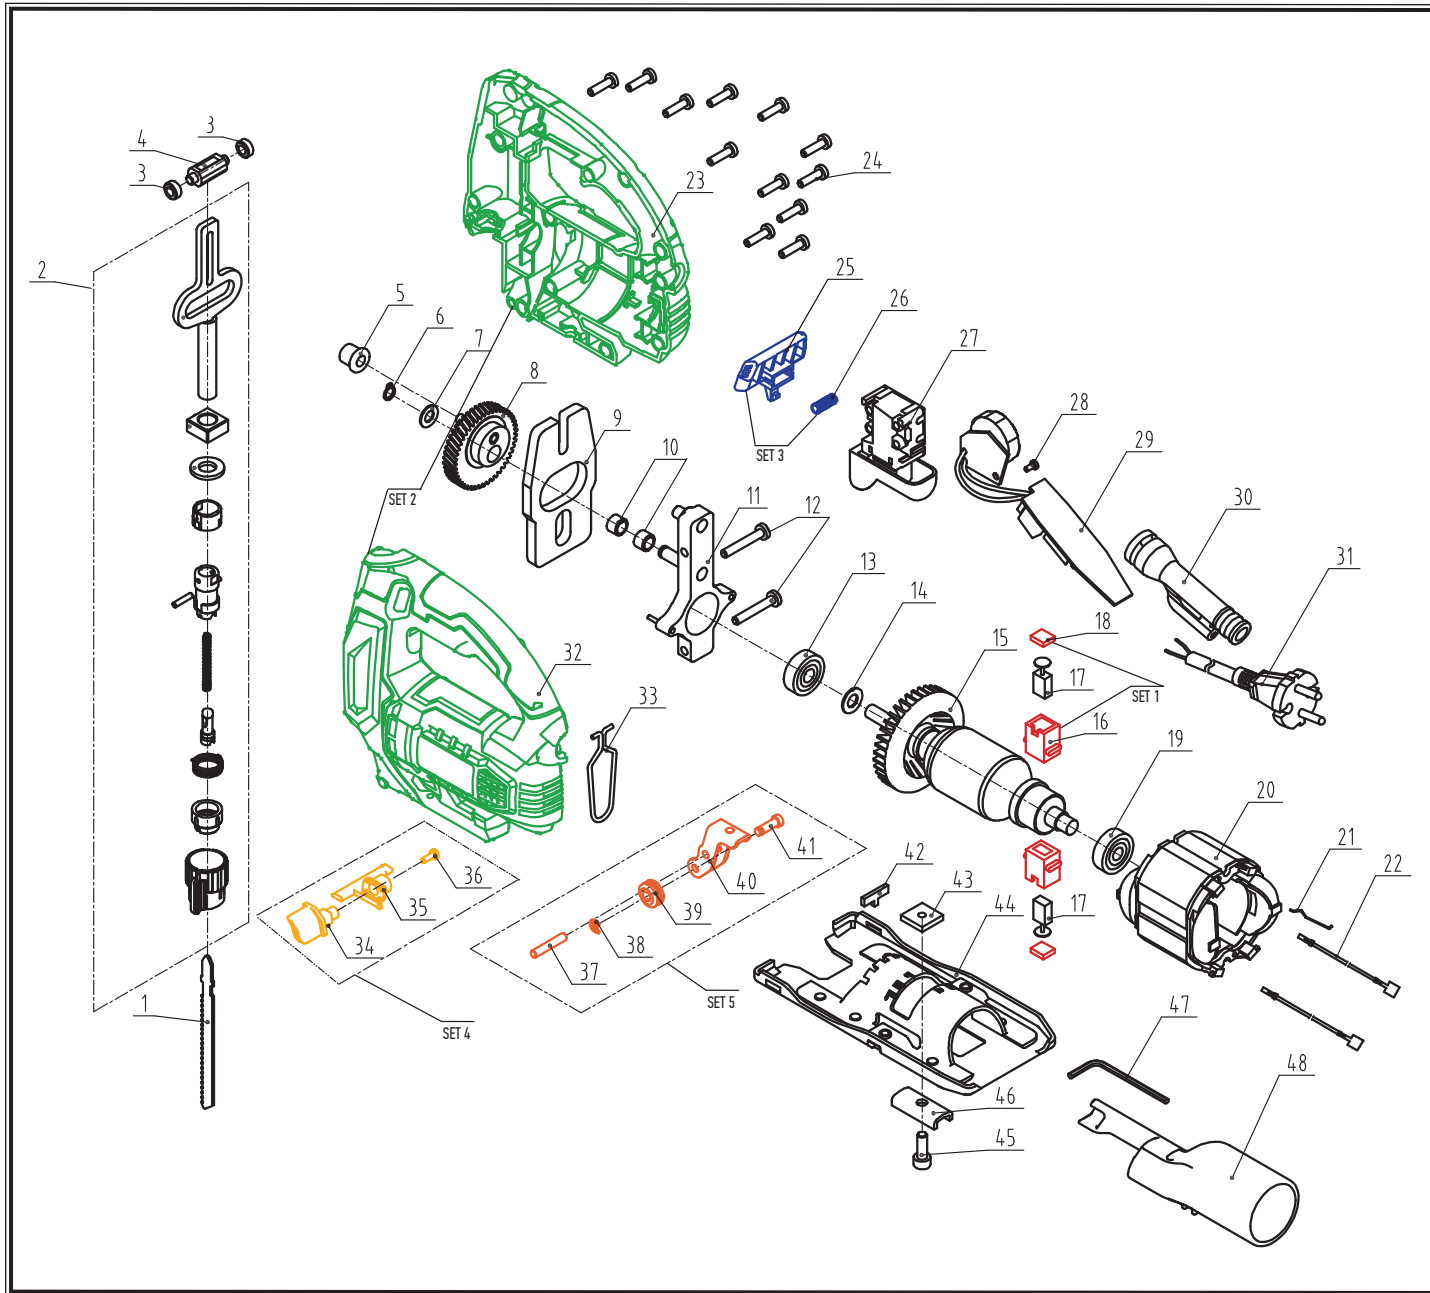

POS.	CODE	DESCRIPTION	QTY
2	42816	SAW BAR ASSEMBLY	1
3	42817	METAL SLEEVE	2
4	42818	UPPER SLIDING BUSHING	1
5	42866	OFF-CENTER BUSHING	1
6	42867	CIRCLIP	1
7	42821	PLATE WASHING	1
8	42822	BIG GEAR	1
9	42823	BALANCING BLOCK	1
10	42824	NEEDLE BEARING	2
11	42825	CENTER-PLATE ASSEMBLY	1
12	42826	SCREW	2
13	42875	BALL BEARING	1
14	42828	PLATE WASHING	1
15	42829	ARMATURE	1
<b>SET 1 (16+18)</b>	42877	CARBON BRUSH HOLDER	2
17	A12556	CARBON BRUSH	2
19	42880	BALL BEARING	1
20	42834	FIELD	1
21	42835	EMC WIRE	1
22	42836	LEADING WIRE	1
<b>SET 2 (23+32)</b>	42837	HOUSING (L+R)	1
24	42884	SCREW	12
<b>SET 3 (25+26)</b>	42839	LUCK-ON BUTTON	1
27	42886	ON-OFF SWITCH	1
28	42887	SCREW	1
29	42888	SPEED CONTROLLER	1

POS.	CODE	DESCRIPTION	QTY
30	42844	CABLE SLEEVE	1
31	42890	CABLE	1
33	42893	WIRE GUARD	1
SET 4 (34-36)	42898	BLOWER SWITCH	1
SET 5 (37-41)	42900	GUIDING WHEEL	1
42	42855	PLATE 1	1
43	42856	PLATE 2	1
44	42857	BOTTOM PLATE	1
45	42858	SCREW	1
46	42859	PLATE 3	1
47	42860	WRENCH	1
48	42861	DUST PORT	1