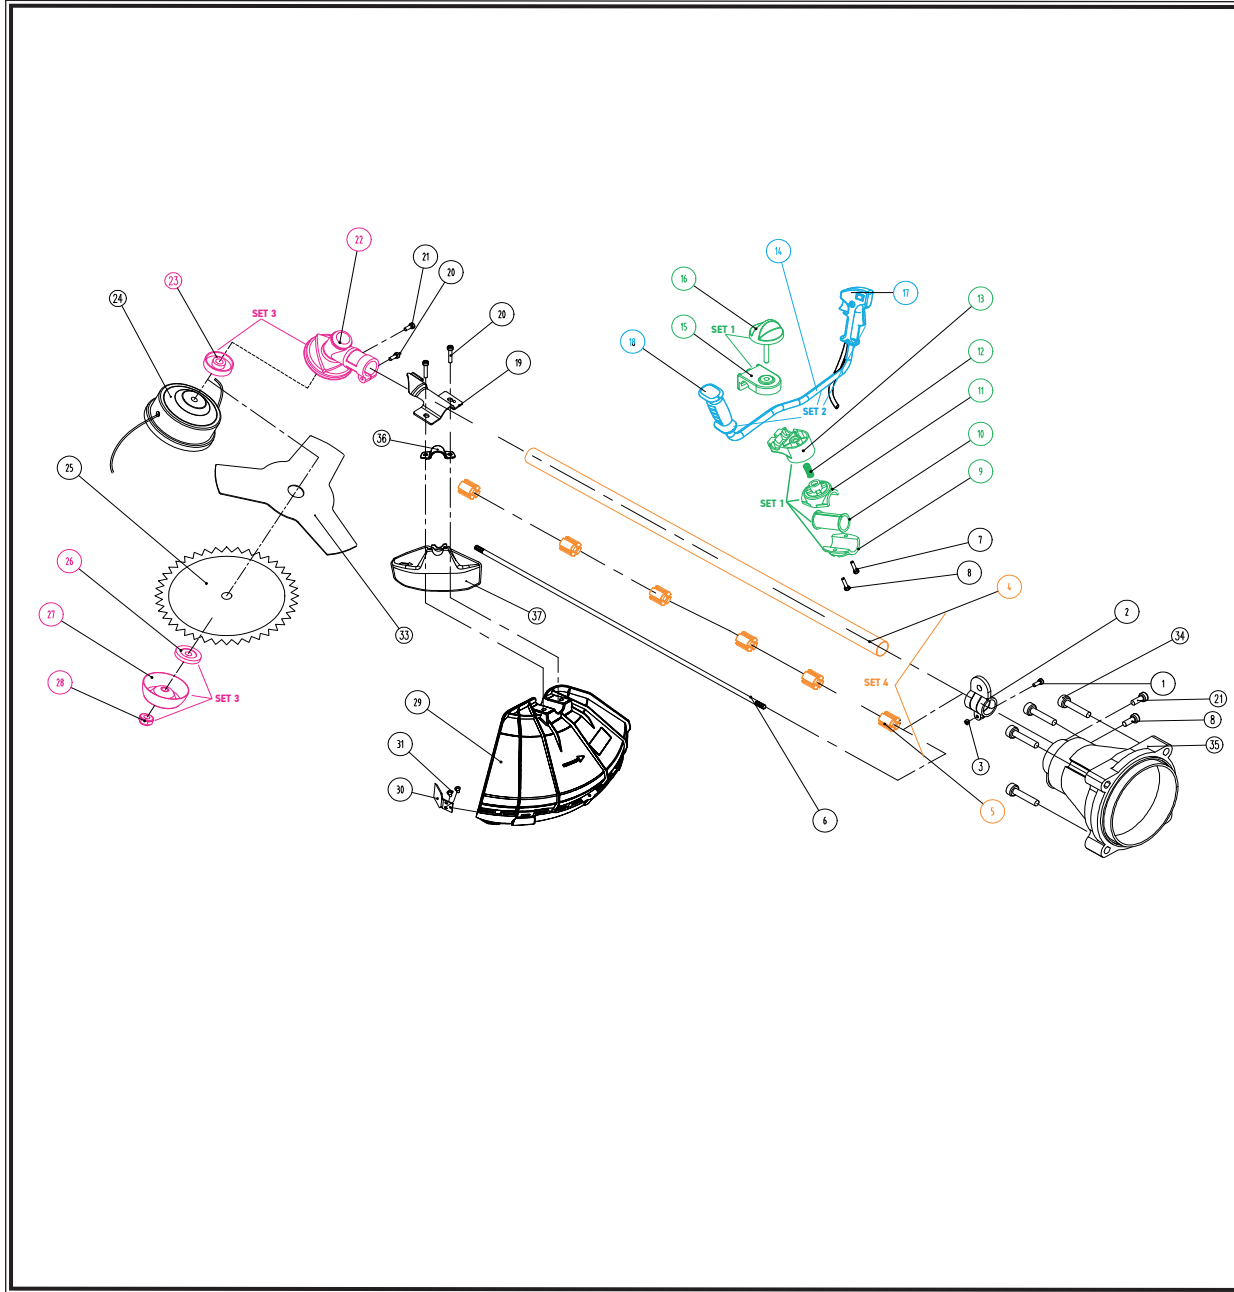

POS.	CODE	DESCRIPTION	QTY
1	A5159	SCREW M5X20	4
2	A5160	CONNECTOR SUPPORTS	1
3	A5161	STARTER ASSEMBLY	1
4	A5162	SCREW	2
5	A5163	STARTER WASHER	1
6	A5164	REAL STARTER	1
7	A5165	SMALL OIL SEAL	1
8	A5166	RIGHT CRANK CASE	1
9	A5167	CRANK CASE GASKET	1
10	A5168	BEARING NEEDLE 6202	2
11	A5237	CRANK SHAFT ASSEMBLY	1
12	A5170	PINØ5X10	4
13	A5171	LEFT CRANK CASE	1
14	A5172	SCREW M5X30	4
15	A5173	BIG OIL SEAL	1
16	A5174	KEY	1
17	A5175	FLYWHEEL	1
18	A5176	CHOKE	1
19	A5177	CARBURETOR SUPPORT	1
20	A5178	OIL TANK SUPPORT	1
21	A5179	SPONGE-AIR FILTER	1
22	A5180	AIR FILTER SCREW	1
23	A5181	AIR FILTER COVER	1
24	A5182	SCREW M5X55	2
25	A5183	SPRING WASHER	2
26	A5184	WASHER	2

POS.	CODE	DESCRIPTION	QTY
27	A5185	SCREW M5X25	10
28	A5186	SCREW M5X14	2
29	A5187	WIND GUIDE COVER	1
30	A5188	FLY WHEEL COVER	1
31	A5189	NUT M8	1
32	A5190	WASHER	2
33	A5191	CLUTCH SCREW	2
34	A5192	WASHER	2
35	A5193	CLUTCH SPRING	1
36	A5194	CLUTCH SHOE	2
37	A5195	CARBURETOR	1
38	A5196	CARBURETOR GASKET	1
39	A5197	SCREW M5X20	4
40	A5198	AIR INTAKE	1
41	A5199	AIR INTAKE GASKET	1
42	A5238	CYLINDER	1
43	A5201	ELECTRICAL IGNITION	1
44	A5202	SPARK PLUG	1
45	A5203	SCREW ST4.8X12	1
46	A5204	CYLINDER COVER	1
47	A5205	CYLINDER COVER TOP COVER	1
48	A5206	MUFFLER	1
49	A5207	SCREW M6X60	2
50	A5208	SCREW M5X12	1
51	A5209	MUFFLER GASKET	1

POS.	CODE	DESCRIPTION	QTY
1	A5217	SCREW M5X15	1
2	A5218	CIRCINAL ASSEMBLY	1
3	A5219	NUT	1
SET 4 (4-5)	A5220	TUBE	1
6	A5222	DRIVE SHAFT	1
7	A5223	SCREW M5X20	1
8	A5224	SCREW M5X25	2
SET 1 (9-13, 15, 16)	A5225	HANDLE CLAMP	1
SET 2 (14, 17, 18)	A5226	SWITCH ASSEMBLY	1
19	A5227	CLAMP	1
20	A5228	SCREW M6X25	3
21	A5229	SCREW M5X16	2
SET 3 (22, 23, 26-28)	A5230	GEAR CASE ASSEMBLY	1
24		NYLON CUTTER	1
25		METAL BLADE	1
29	A5232	PROTECT COVER	1
30	A5233	SMALL BLADE	1
31	A5234	SCREW ST4.2X9.5	2
33	A5231	BLADE	1
34	A5235	SCREW M6X30	4
35	A5236	GEAR CASE CONNECTOR	1
36	A5242	PROTECT COVER PLATE	1
37	A5243	PROTECT COVER	1