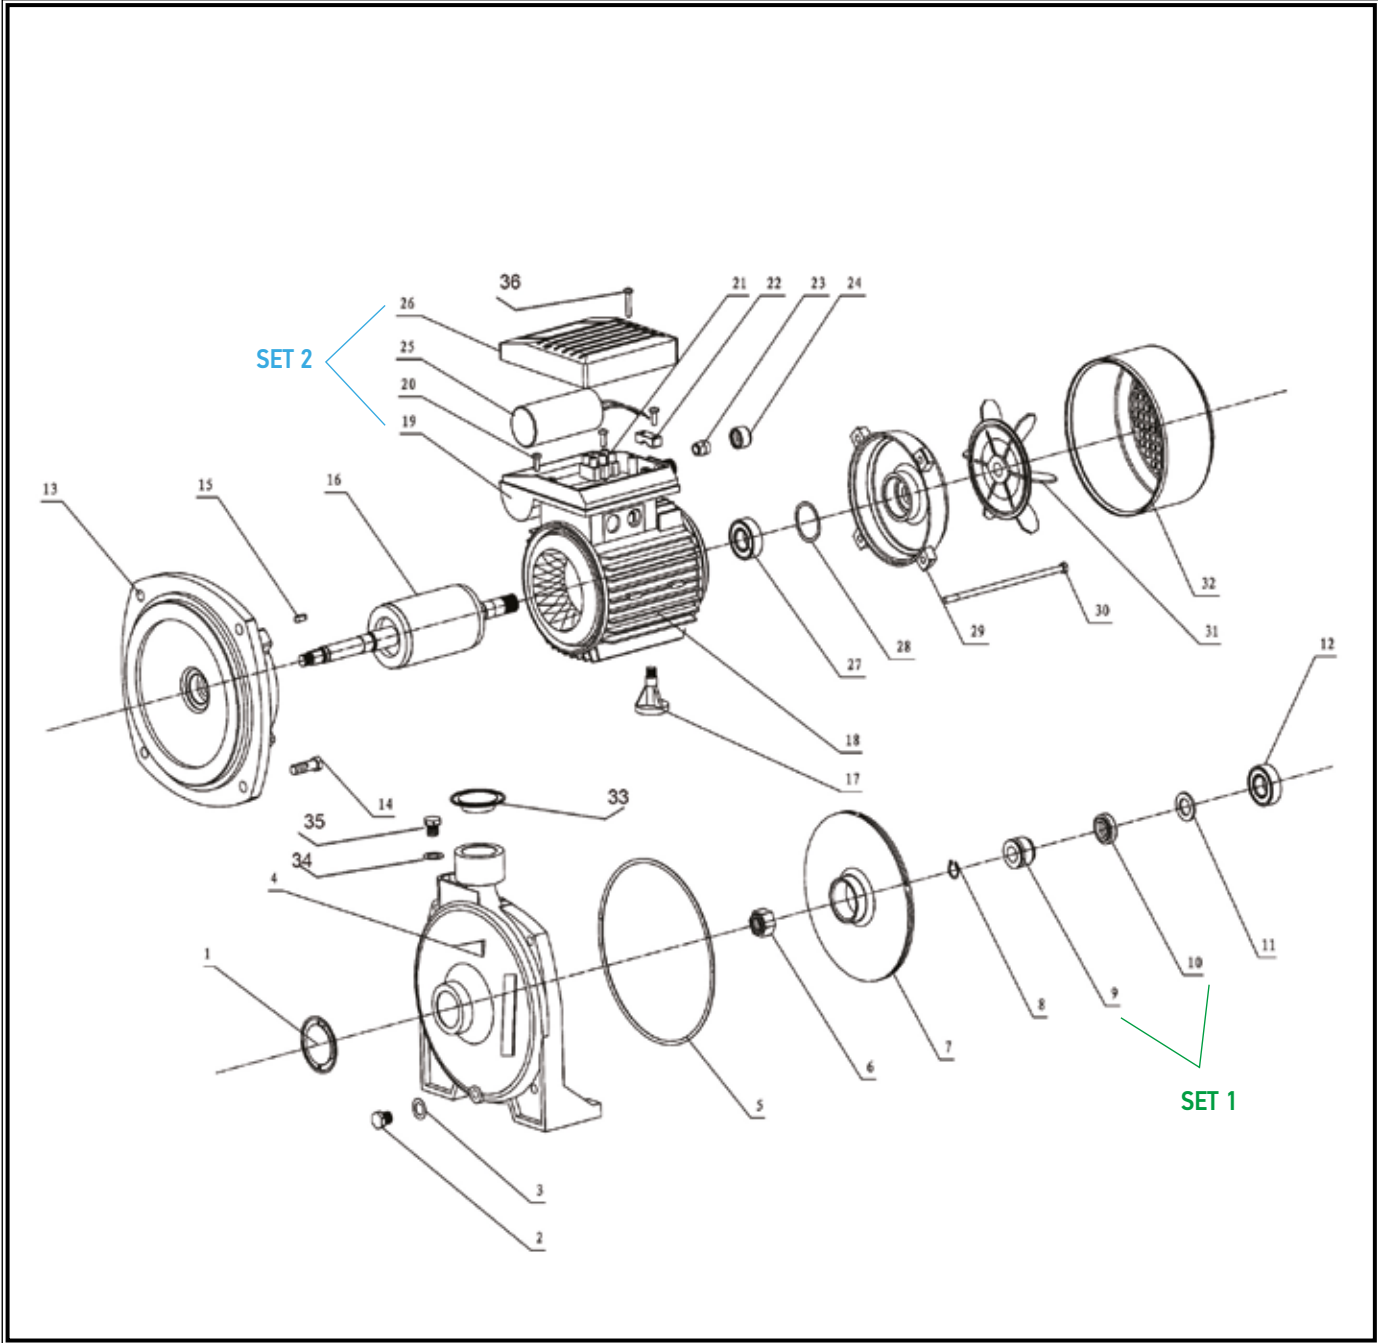

POS.	CODE	DESCRIPTION	QTY
1	44291	PLASTIC COVER	1
2	44323	DRAIN PLUG	1
3	44322	FLAT GASKET	1
4	44353	PUMP BODY	1
5	44354	O RING	1
6	44355	SELF-LOCKING NUT M8	1
7	44356	IMPELLER	1
8	44298	SNAP RING	1
SET 1 (9+10)	44299	MECHANICAL SEAL	1
11	44426	SPLASH GUARD	1
12	44302	BEARING 6201-Z3/2RZ	1
13	44361	FRONT COVER	1
14	44362	SCREW M6X22	4
15	44303	SHAFT KEY	1
16	44364	ROTOR	1
17	44365	SUPPORTING FOOT	1
18	44366	STATOR	1
SET 2 (19+26)	44308	TERMINAL BOX	1
20	44306	SCREW M4X10	4
21	44307	CONNECTION POLES	1
22	44311	PRESSING BLOCK	1
23	44312	CABLE HOCDEY	1
24	44313	WATER-PROOF PLUG	1
25	44373	CAPACITOR 12MF	1
27	44302	BEARING 6201-Z3/2RZ	1
28	44375	SPRING WASHER	1

POS.	CODE	DESCRIPTION	QTY
29	44376	END MOTOR COVER	1
30	44377	BOLT M5X123	4
31	44318	FAN	1
32	44319	FAN COVER	1
33	44291	PLASTIC COVER	1
34	44322	FLAT GASKET	1
35	44321	DRAIN PLUG	1
36	44314	SCREW M4X16	2