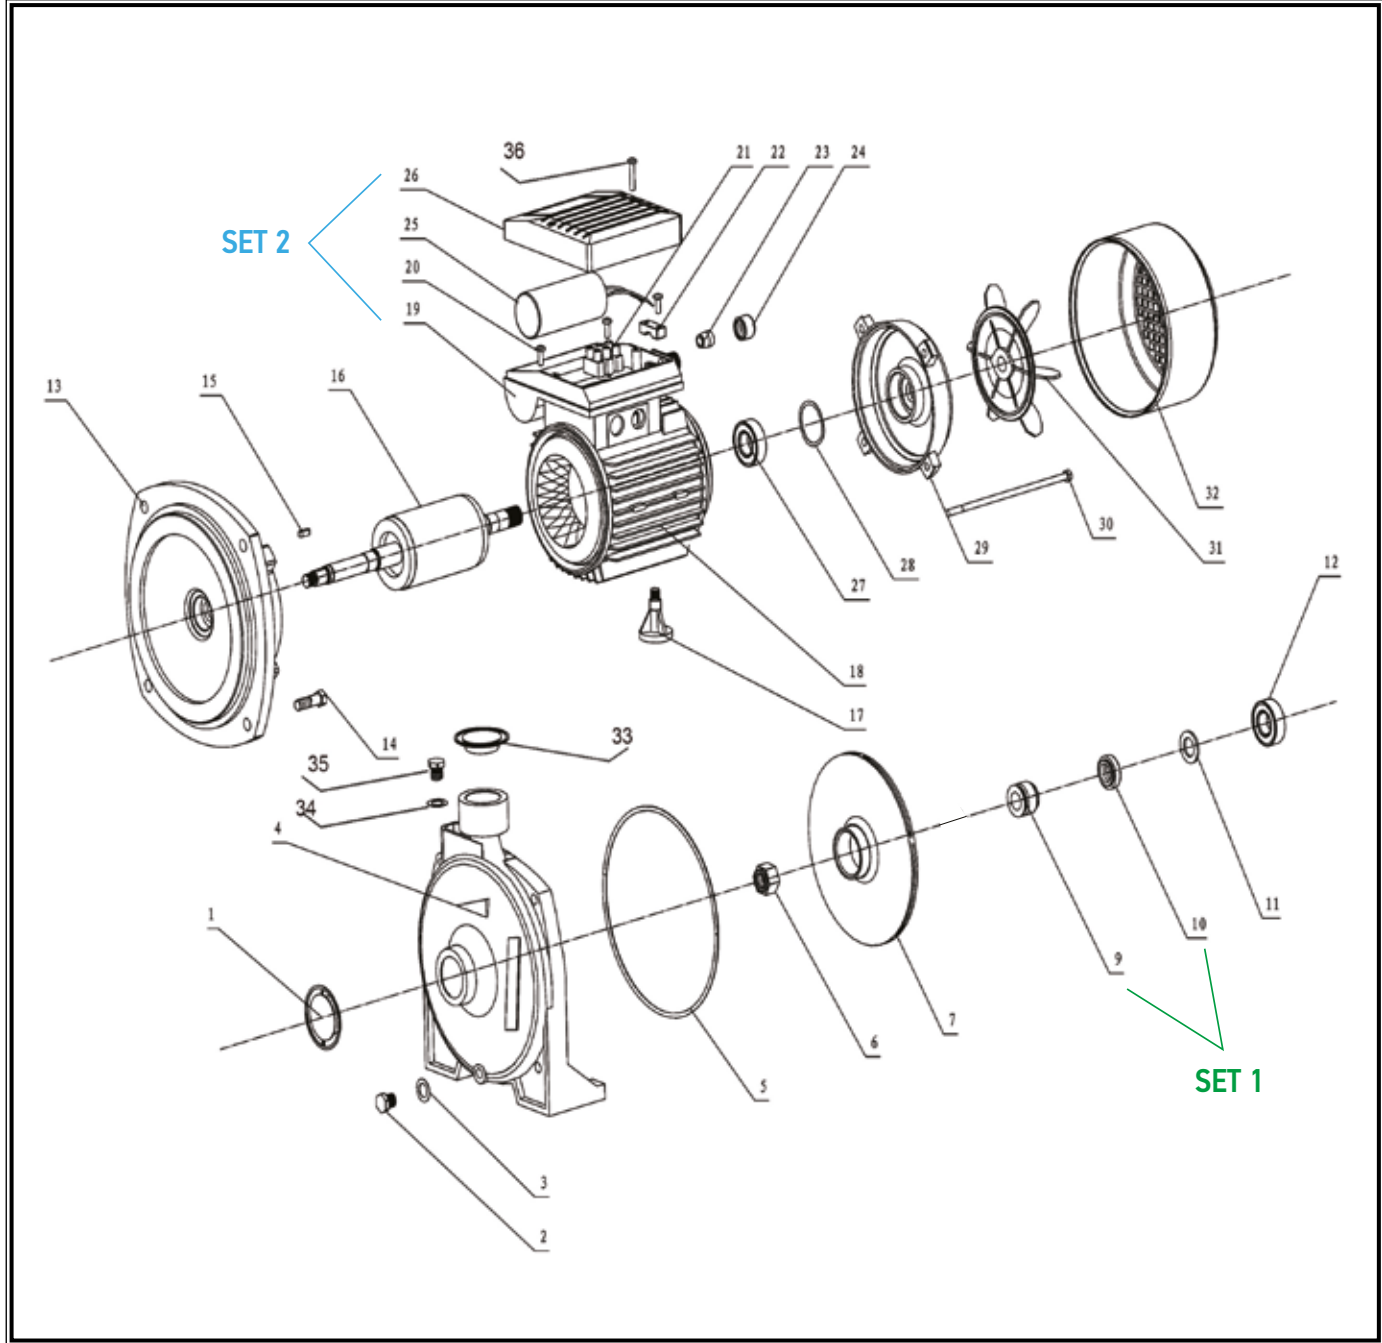

POS.	CODE	DESCRIPTION	QTY
1	44291	PLASTIC COVER	1
2	44323	DRAIN PLUG	1
3	44322	FLAT GASKET	1
4	44383	PUMP BODY	1
5	44384	O-RING	1
6	44385	SELF-LOCKING NUT M10	1
7	44386	IMPELLER	1
9+10 (SET1)	44388	MECHANICAL SEAL	1
11	44389	SPLASH GUARD	1
12	44332	BEARING 6202	1
13	44391	FRONT COVER	1
14	44392	SCREW M8X20	4
15	44303	SHAFT KEY	1
16	44394	ROTOR	1
17	44395	SUPPORTING FOOT	1
18	44396	STATOR	1
19+26 (SET2)	44338	TERMINAL BOX	1
20	44336	SCREW M4X12	4
21	44307	CONNECTION POLES	1
22	44311	PRESSING BLOCK	1
23	44342	CABLE HOCDEY	1
24	44313	WATER-PROOF PLUG	1
25	44403	CAPACITOR 20MF	1
27	44332	BEARING 6202	1
28	44405	SPRING WASHER	1
29	44406	END MOTOR COVER	1

POS.	CODE	DESCRIPTION	QTY
30	44346	BOLT M5X135	4
31	44408	FAN	1
32	44349	FAN COVER	1
33	44291	PLASTIC COVER	1
34	44322	WASHER	1
35	44321	DRAIN PLUG	1
36	44314	SCREW M4X16	2