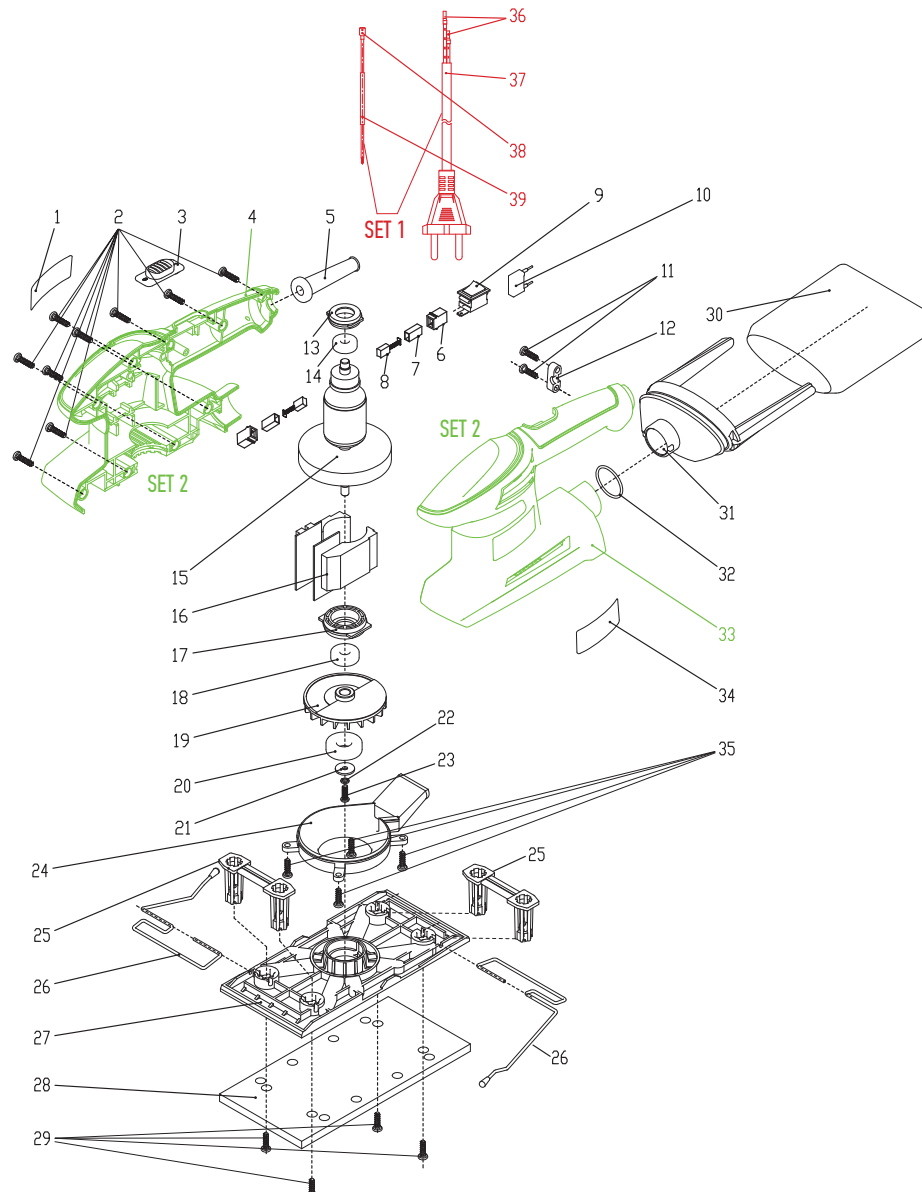

POS.	CODE	DESCRIPTION	QTY
1	A00375	NAME PLATE	1
2	A00376	SCREW	9
3	A00377	SWITCH BUTTON	1
<b>SET 1 (4+33)</b>	A00378	LEFT&RIGHT HOUSING	1
5	A00379	CABLE GUARD	1
6	A00380	BRUSH BOX	2
7	A00381	BRUSH HOLDER	2
8	A00382	CARBON BRUSH	2
9	A00383	SWITCH	1
10	A00384	CAPACITOR	1
11	A00385	SCREW	2
12	A00386	CABLE CLIP	1
13	A00387	BEARING HOLDER	1
14	A00388	BEARING	1
15	A00389	ROTOR	1
16	A00390	STATOR	1
17	A00391	BEARING HOLDER	1
18	A00392	BEARING	1
19	A00393	ECCENTRIC FAN	1
20	A00394	BEARING	1
21	A00395	WASHER	1
22	A00396	SPRING WASHER	1
23	A00397	SCREW	1
24	A00398	DUST TRACK	1
25	A00399	SUPPORT FRAME	2
26	A00400	CLAMPING WIRE	2
27	A00401	BASE PLATE	1
28	A00402	FOAM	1

POS.	CODE	DESCRIPTION	QTY
29	A00403	SCREW	4
30	A00404	DUST BAG	1
31	A00405	DUST BAG SUPPORT	1
32	A00406	O-RING	1
34	A00408	TABLE	1
35	A00409	SCREW	4
<b>SET 2 (36-39)</b>	A00411	CABLE	1