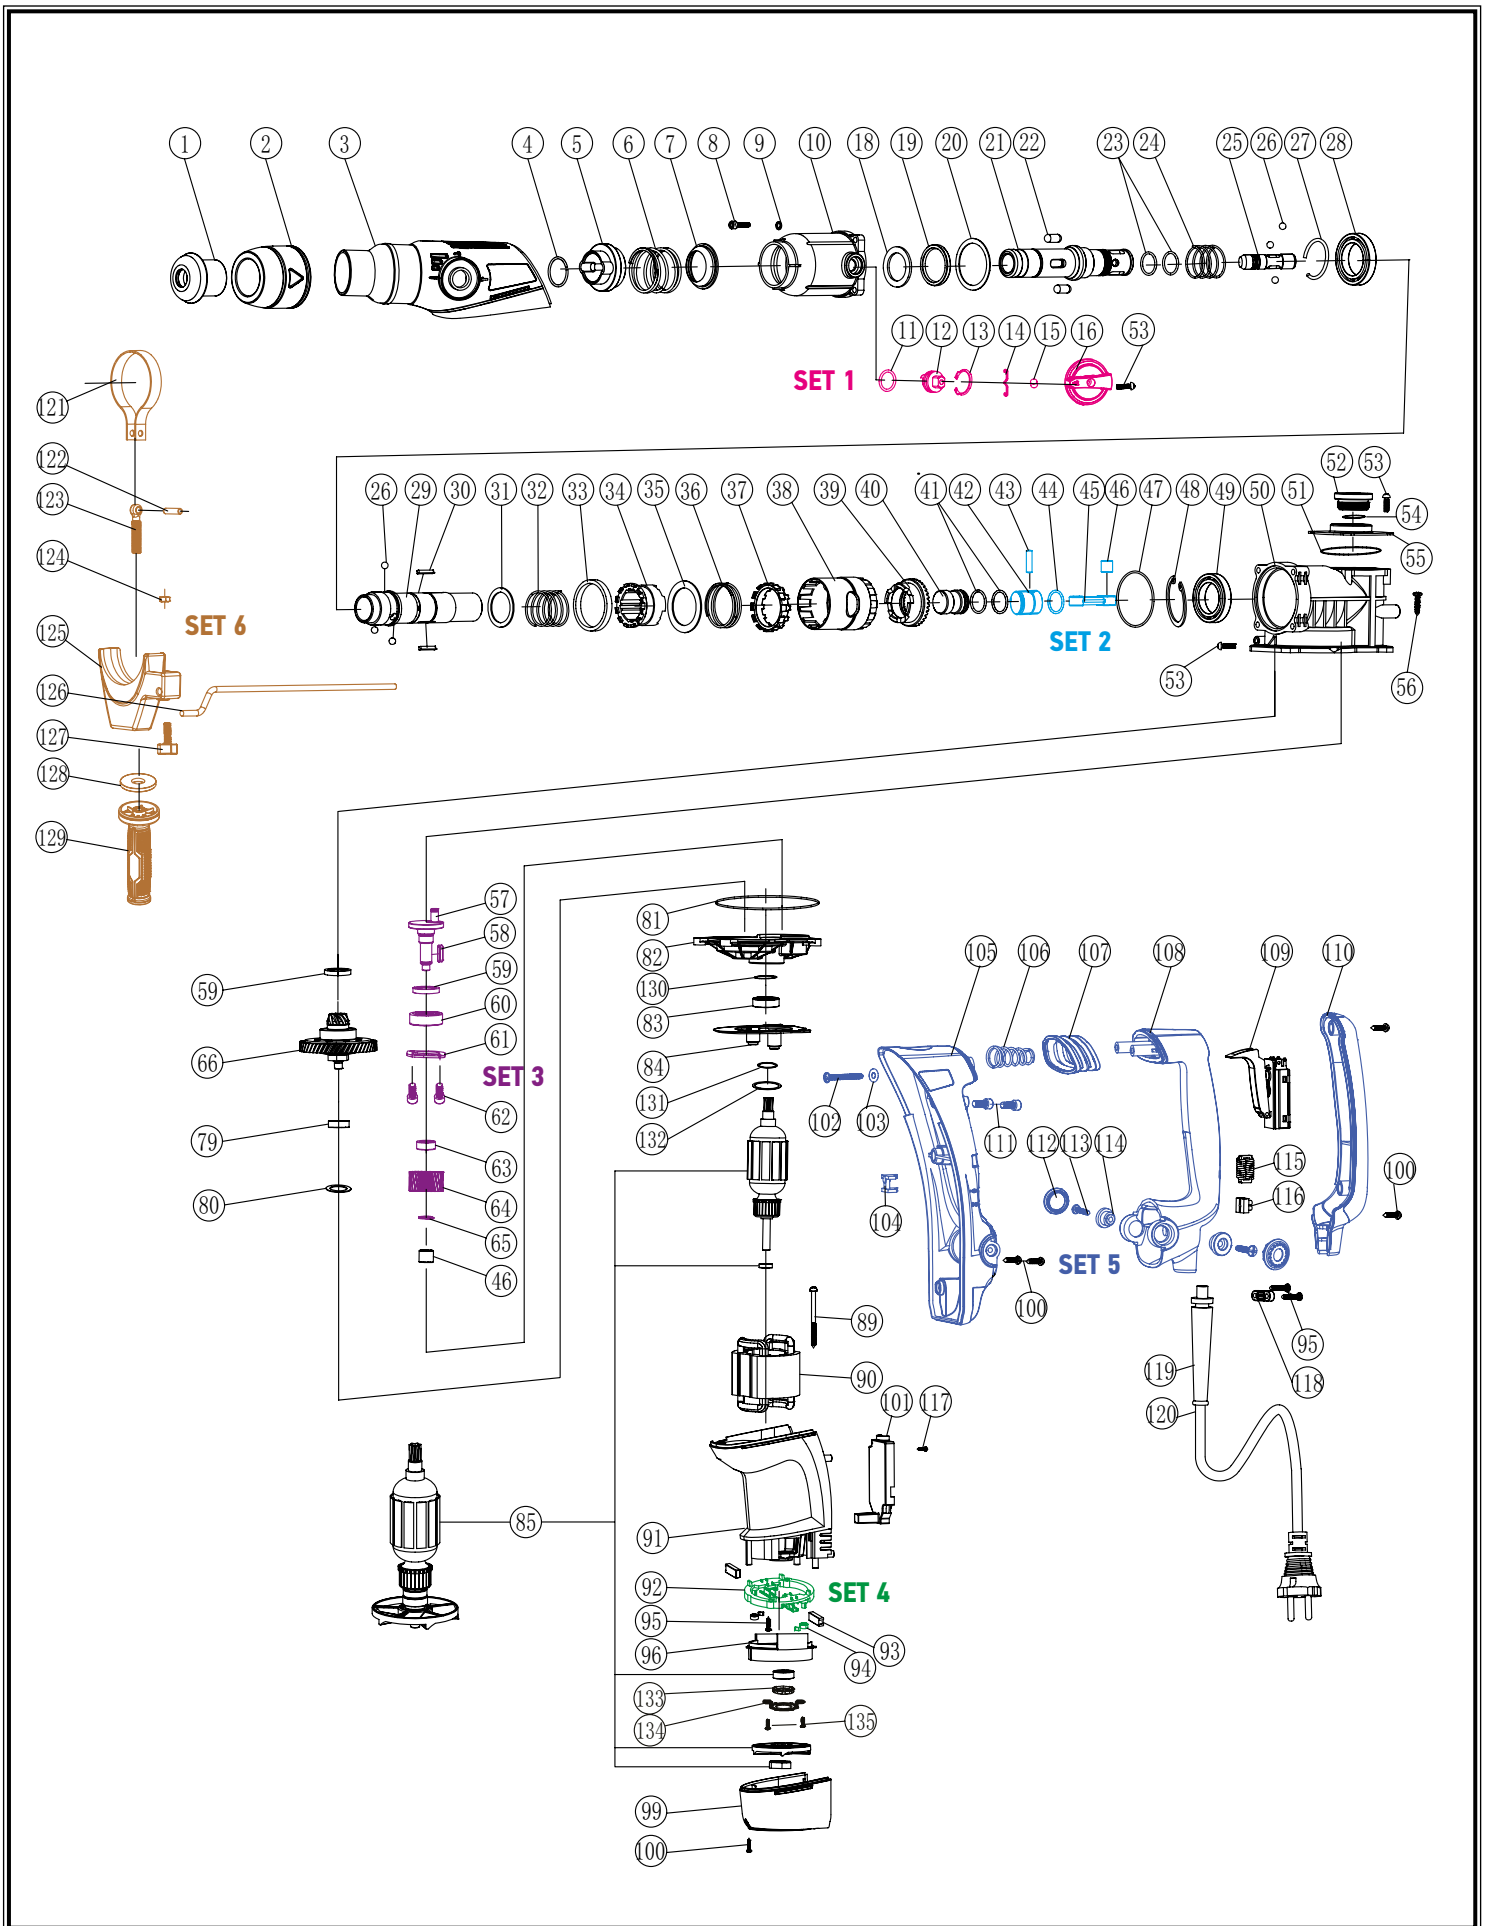

POS.	CODE	DESCRIPTION	QTY
1	A03125	TURN STAFF ARMOR	1
2	A03126	FLEX SHEATH	1
3	A03127	COVER	1
4	A03128	STEEL WIRE BLOCK RING	1
5	A03129	LOCK BEAD SHEATH	1
6	A03130	LOCK BEAD SHEATH SPRING	1
7	A03131	SPRING SEAT	1
8	A03132	BOLT M5×25	4
9	A03133	SPRING WASHER	4
10	A03134	FRONT HOUSING	1
SET 1 (11-16)	A03135	FUNCTION KNOB	1
18	A03136	FELT RING	1
19	A03137	OIL SEAL RING	1
20	A03138	WASHER	1
21	A03139	HAMMER STAFF SHEATH	1
22	A03140	LOCK STAFF BEAD	2
23	A03141	FLUORIN O RING	2
24	A03142	FLEX SHEATH SPRING	1
25	A03143	RAM ASSEMBLY	1
26	A03144	STEEL BALL Ø7	6
27	A03145	STEEL WIRE BLOCK RING	1
28	A03146	BALL BEARING 6907-RS	1
29	A03147	CYLINDER	1
30	A03148	PALT KEY	2
31	A03149	CLUTCH SPRING SEAT	1
32	A03150	CLUTCH SPRING	1
33	A03151	RUBBER WASHER	1
34	A03152	CLUTCH1	1

POS.	CODE	DESCRIPTION	QTY
35	A03153	RATCHET SPRING SEAT	1
36	A03154	RATCHET SPRING	1
37	A03155	RATCHET RING	1
38	A03156	LINING	1
39	A03157	BEVEL GEAR (1#TOOTH)	1
40	A03158	IMPACT PISTON	1
41	A03159	FLUORIN O-RING	2
SET 2 (42-46)	A03160	CONNECTING ROD	1
46	A03161	NEEDLE BEARING	2
47	A03162	O-RING	1
48	A03163	RETAINING RING	1
49	A03164	OILINESS BEARING	1
50	A03165	DECELERATE BOX	1
51	A03166	O-RING	1
52	A03167	OIL TANK COVER	1
53	A03168	SCREW M4×12	6
54	A03169	O-RING	1
55	A03170	SHELL COVER	1
56	A03171	SCREW ST5.0×25	4
SET 3 (57-65)	A03172	CRANK SHAFT ASSEMBLY	1
59	A03250	OIL SEAL 20x28x4.5	1
66	A03173	CLUTCH COMPAGES	1
79	A03174	BALL BEARING 627-RS	1
80	A03175	WASHER	1
81	A03176	AIRPROOF RING	1
82	A03177	INNER COVER	1
83	A03178	BALL BEARING 6001	1
84	A03179	FAN GUIDE	1

POS.	CODE	DESCRIPTION	QTY
85	A09097	ARMATURE	1
89	A03181	SCREW ST4.8×58	2
90	A03182	STATOR	1
91	A09098	HOUSING	1
SET 4 (92+94)	A03184	BRUSH CARRIER ASSEMBLY	1
93	A03185	CARBON BRUSH SET	1
95	A03186	SCREW ST4.2×16	6
96	A09102	BELOW FAN GUIDE	1
99	A09103	FAN COVER	1
100	A03189	SCREW ST4.2×18	9
101	A03190	SPEED ADJUSTER	1
SET 5 (102-108, 110-114)	A03191	MAIN HANDLE ASSEMBLY	1
109	A03192	SWITCH	1
115	A03193	ELECTRICITY FEELS	1
116	A03194	RIVET	2
117	A03195	SCREW ST3.5×16	2
118	A00798	CORD CLIP	1
119	A03197	CORD ARMOR	1
120	40754	CORD	1
SET 6 (121-129)	A03198	SIDE HANDLE ASSEMBLY	1
130	A03199	O-RING	1
131	A03200	WASHER	1
132	A03201	WASHER	1
133	A09099	BEARING RING	1
134	A09100	BEARING WASHER	1
135	A09101	SCREW ST4.2X10	1