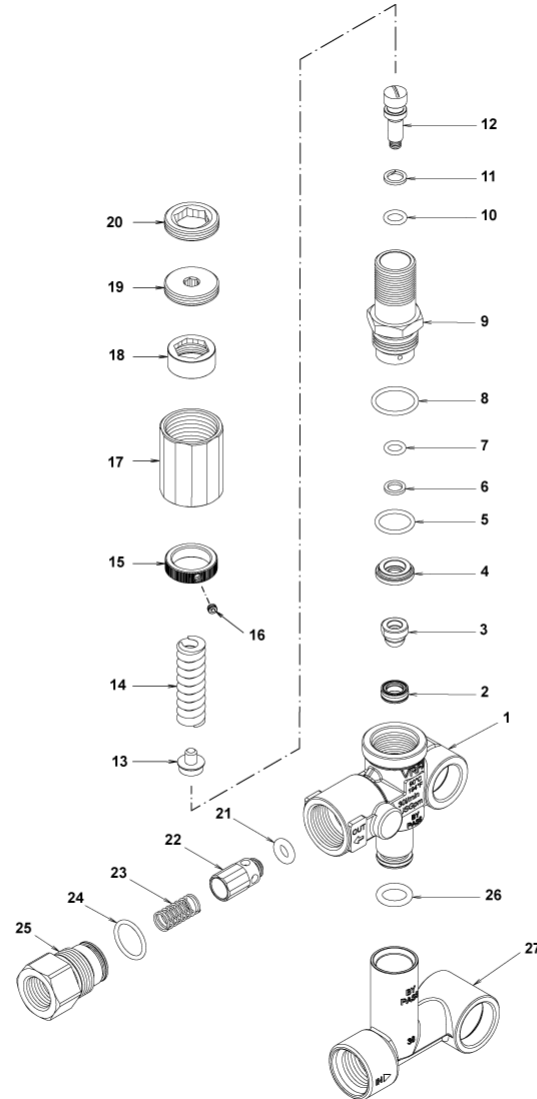

VALVES

POS.	CODE	DESCRIPTION	QTY
1	A13420	VALVE BODY	1
22	A12021	COUPLING	1
23	A12022	SPRING	1
25	A12046	CONNECTOR	1
26	A12024	O-RING	1
27	A12025	CONNECTOR	1
A	A06612	SERVICE KIT*	1
B	A06610	SERVICE KIT**	1

* A INCLUDING PARTS POS.2 TO 20

**B INCLUDING PARTS POS. 2, 3, 5, 6, 7, 8, 10, 21, 24