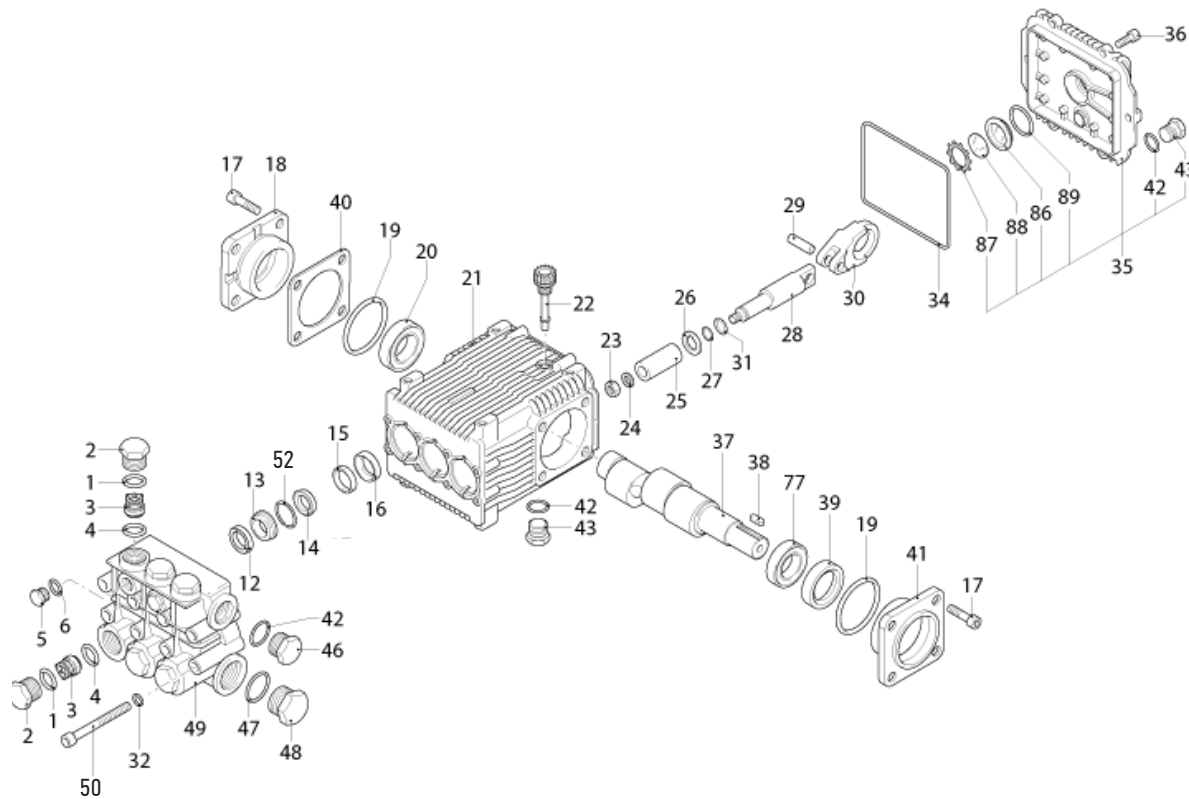

VENTILATOR

POS.	CODE	DESCRIPTION	QTY
1	A13385	MOTOR PLATE	1
2	A13392	BURNER MOTOR	1
3	A13411	SCROLL	1
4	A13430	IMPELLER	1
5	A06663	FUEL PUMP	1
6	A06576	JOINT	1
7	A13428	GASKET	1
8	A12203	HOSE FITTING 1/4 M	2
9	A12202	WASHER COPPER	2
10	A11979	BI-CONE CONNec.	1
11	A06581	FUEL FILTER	1
12	A11974	LOW PRESSURE HOSE 1.22m	1
13	A11978	CLAMP	2
14	A11976	CLAMP	5
15	A11963	GASKET	1
16	A13352	CONVEYOR	1
17	A13379	CABLE	1
18	A11981	HOSE FITTING 1/8 M	3

ELECTRIC DIAGRAM

POS.	CODE	DESCRIPTION	QTY
F	A06657	FUSE 5X20 3,15A	1
K	A06656	CONTACTOR	1
EC	A06626	PCB	1
EV	A06622	COIL	1
IG	A06629	SWITCH	1
TA	A06652	TRANSFORMER	1
TH	A06649	THERMOSTAT	1
TR	A12205	25VA 230-400/24 5/60HZ FS	1
TS	A06645	THERMOSTAT	1
CV1	A13380	CABLE H07 RNF 4X2.5 L=6.500	1
P1,2	A06644	PRESSURE SWITCH	2

PUMP

POS.	CODE	DESCRIPTION	QTY
1	A13355	O-RING	6
2	A13425	CAP	6
3	A	VALVE UNIT	6
4	A	O-RING	6
5	A11859	CAP	2
6	A12015	O-RING	2
12	C	PACKING	3
13	A13353	INTERMED. RING	3
14	C	PACKING	3
15	A13359	SPACER	3
16	B	OIL SEAL	3
17	A13367	SCREW M8X16	8
18	A13382	CRANKCASE COVER	1
19	B	O-RING	2
20	A06572	BEARING 30304	1
21	A13422	PUMP CRANKCASE	1
22	A13426	OIL CAP	1
23	A12006	NUT M8	3
24	A12007	WASHER	3
25	A06605	PISTON SET	1
26	A13360	DISC	3
27	A12009	O-RING	3
28	A13375	PISTON GUIDE	3
29	A13399	GUDGEON	3
30	A13394	CONNECTING ROD	3
31	A13356	ANTI-EXTR. RING	3
32	A13410	WASHER	8
34	B	O-RING	1
35	A13383	CRANKCASE COVER	1
36	A13368	SCREW 6X14	6
37	A13413	SHAFT	1
38	A12018	KEY	1
39	B	OIL SEAL 25X45X10	1
40	A13429	THICKNESS	1

PUMP

POS.	CODE	DESCRIPTION	QTY
41	A13384	CRANKASE COVER	1
42	A11993	O-RING	3
43	A11994	CAP 3/8 M	1
46	A11994	CAP 3/8 M	1
47	A11991	O-RING	1
48	A11992	CAP 1/2 M	1
49	A13387	HEAD	1
50	A13369	SCREW M8X70	8
51	C	O-RING	3
77	A06573	BEARING 30205	1
86	A13373	OIL INDICATOR	1
87	A13361	SEEGER	1
88	A13404	DISC	1
89	A13357	O-RING	1
A	A06604	SERVICE KIT	1
B	A06606	SERVICE KIT	1
C	A06607	SERVICE KIT	1