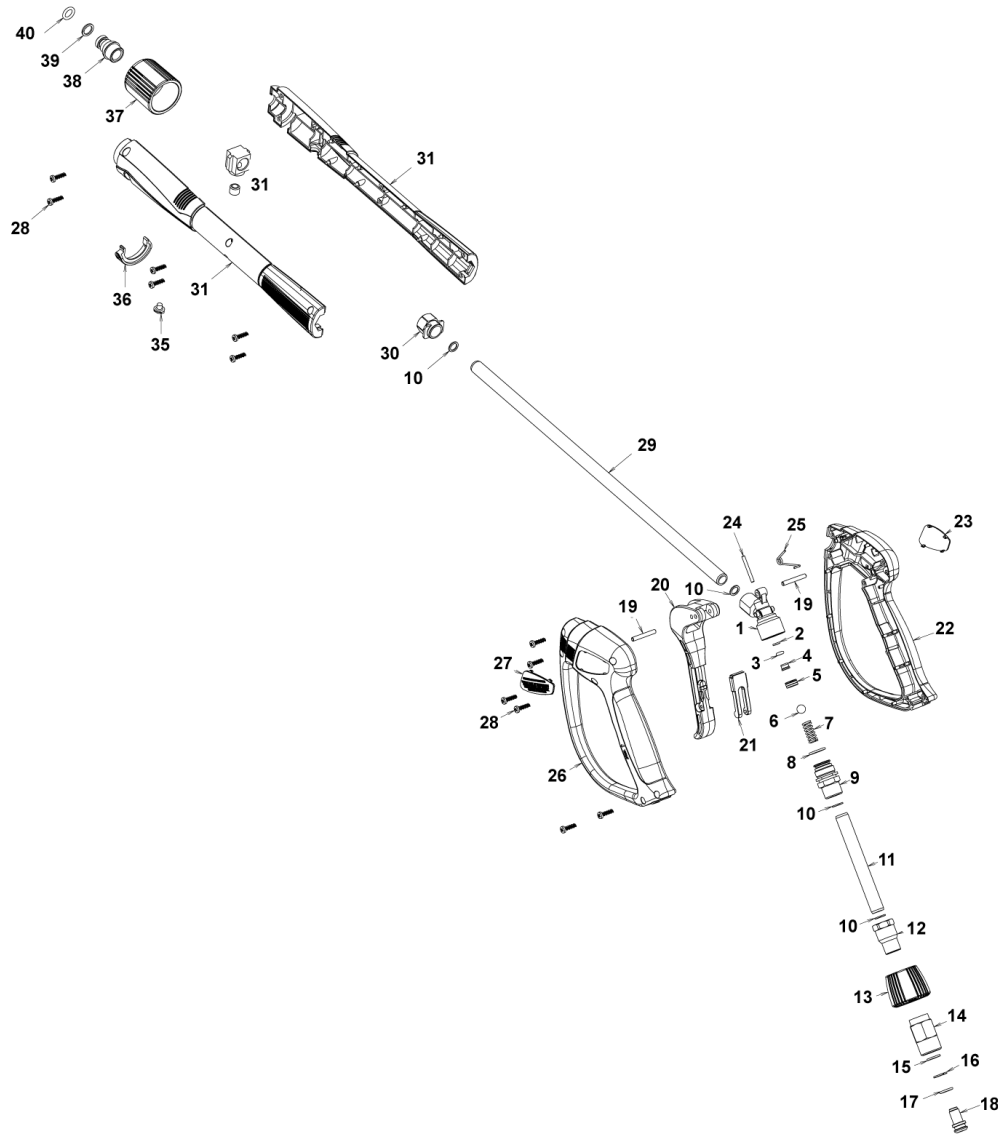

GRIP

POS.	CODE	DESCRIPTION	QTY
39	A06589	ANTI-EXTR. RING	1
40	A06586	O-RING	1
A	A06611	KIT	1
B	A06617	KIT	1

* A INCLUDING PARTS POS. 15, 16, 17

**B INCLUDING PARTS POS. 2, 3, 5, 6