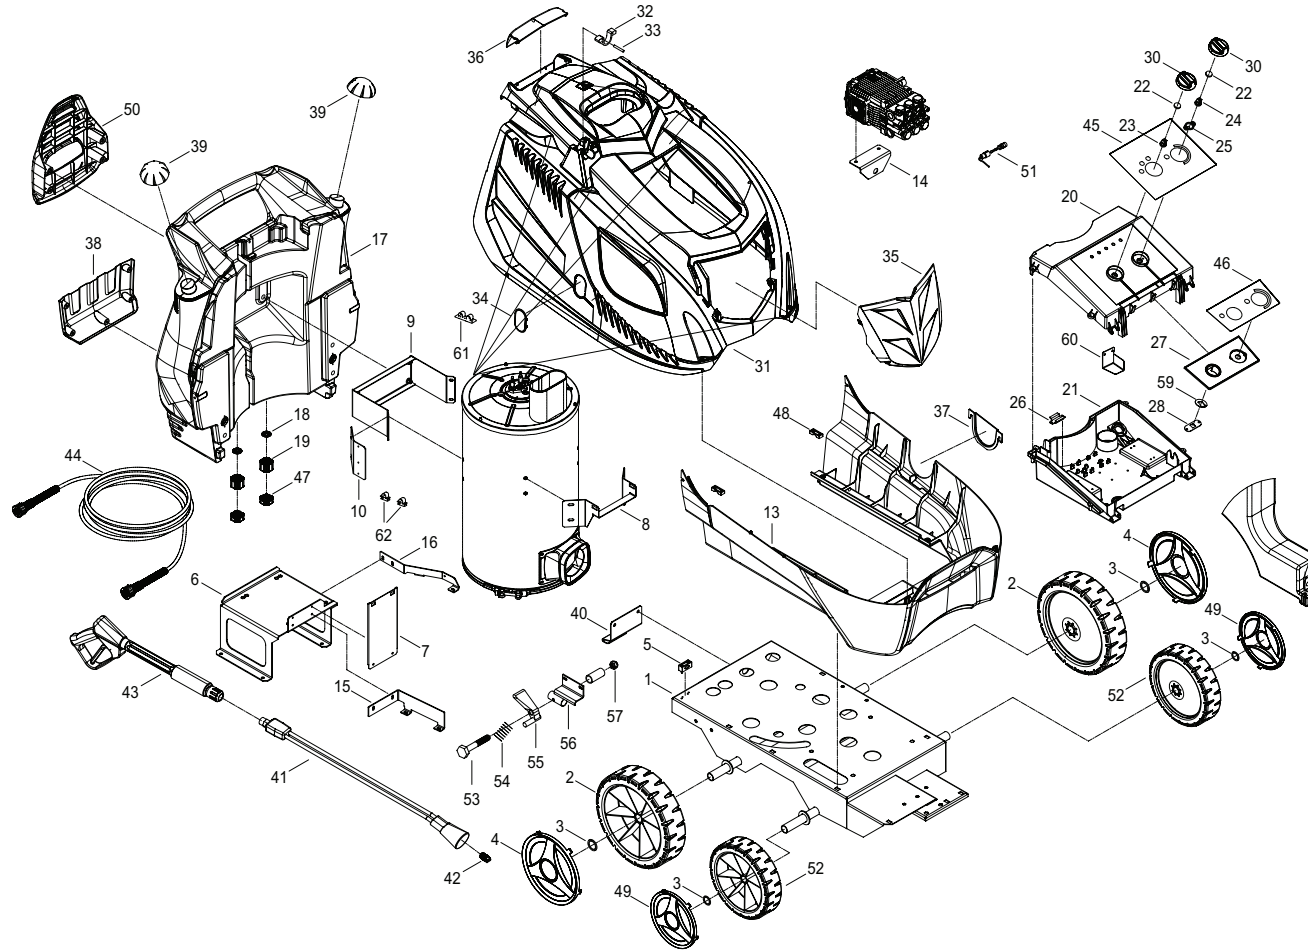

CHASSIS

POS.	CODE	DESCRIPTION	QTY
1	A13363	CHASSIS	1
2	A13401	WHEEL	2
3	A11793	WASHER	4
4	A13378	HUB CAP	2
5	A11795	CABLE CLAMP	1
6	A13364	MOTOR SUPPORT	1
7	A13406	SUPPORT	1
8	A13388	SUPPORT	1
9	A12144	BRACKET	1
10	A13402	SUPPORT BRACKET	1
13	A13395	BLACK COVER	1
14	A13405	VALVE BRACKET	1
15	A13389	SUPPORT BRACKET	1
16	A13390	SUPPORT BRACKET	1
17	A13374	TANK	1
18	A11919	GASKET	2
19	A11912	DISCHARGE CAP	2
20	A12147	BOX COVER	1
21	A13386	CONTROL BOX	1
22	A11815	O-RING	1
23	A11894	SWITCH TANG	1
24	A11895	TAIL PIECE THERM.	1
25	A11898	THICKNESS TERM.	1
26	A11917	SUPPORT	2
27	A12149	ANT. PANEL	1
28	A12150	JUNCTION BOARD	1
30	A11900	BLACK KNOB	2
31	A13397	COVER	1
32	A11909	RUBBER	1

CHASSIS

POS.	CODE	DESCRIPTION	QTY
33	A11910	PIN	2
34	A12152	DOOR	1
35	A13396	DOOR	1
36	A13400	DOOR	1
37	A12155	DOOR	1
38	A12156	TOOL HOLDER	1
39	A11899	TANK CAP	2
40	A12164	FOOT	1
41	48523	EXTENSION	1
42	48530	NOZZLE	1
43	48524	GRIP	1
44	48526	HIGHT PRESSURE HOSE	1
45	A13423	LABEL	1
46	A12158	LABEL	1
47	A11889	RING NUT	2
48	A12165	CABLE FASTNER	2
49	A13377	HUB CAP	2
50	A12166	HOSE SUPPORT	1
51	A11803	FUSE-HOLDER	1
52	A13398	WHEEL	2
53	A12159	SCREW	1
54	A12160	SPRING	1
55	A13393	CONTROL LEVER	1
56	A13403	BRACKET	1
57	A12163	NUT M8	1
59	A12169	PLATE	1
60	A13376	PROTECTION	1
61	A11921	CLIP	1
62	A11920	CLIP	2

PUMP

POS.	CODE	DESCRIPTION	QTY
41	A13384	CRANKASE COVER	1
42	A11993	O-RING	3
43	A11994	CAP 3/8 M	1
46	A11994	CAP 3/8 M	1
47	A11991	O-RING	1
48	A11992	CAP 1/2 M	1
49	A13387	HEAD	1
50	A13369	SCREW M8X70	8
51	C	O-RING	3
77	A06573	BEARING 30205	1
86	A13373	OIL INDICATOR	1
87	A13361	SEEGER	1
88	A13404	DISC	1
89	A13357	O-RING	1
A	A06604	SERVICE KIT	1
B	A06606	SERVICE KIT	1
C	A06607	SERVICE KIT	1