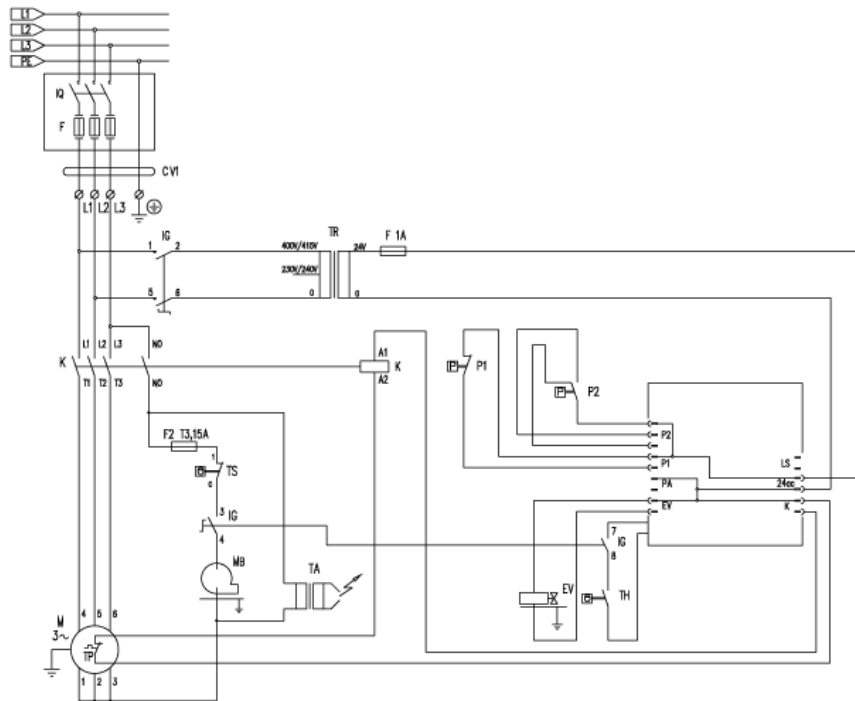

ELECTRIC DIAGRAM

POS.	CODE	DESCRIPTION	QTY
F	A06657	FUSE 5X20 3,15A	1
K	A06656	CONTACTOR	1
EC	A06626	PCB	1
EV	A06622	COIL	1
IG	A06629	SWITCH	1
TA	A06652	TRANSFORMER	1
TH	A06649	THERMOSTAT	1
TR	A12205	25VA 230-400/24 5/60HZ FS	1
TS	A06645	THERMOSTAT	1
CV1	A13380	CABLE H07 RNF 4X2.5 L=6.500	1
P1,2	A06644	PRESSURE SWITCH	2