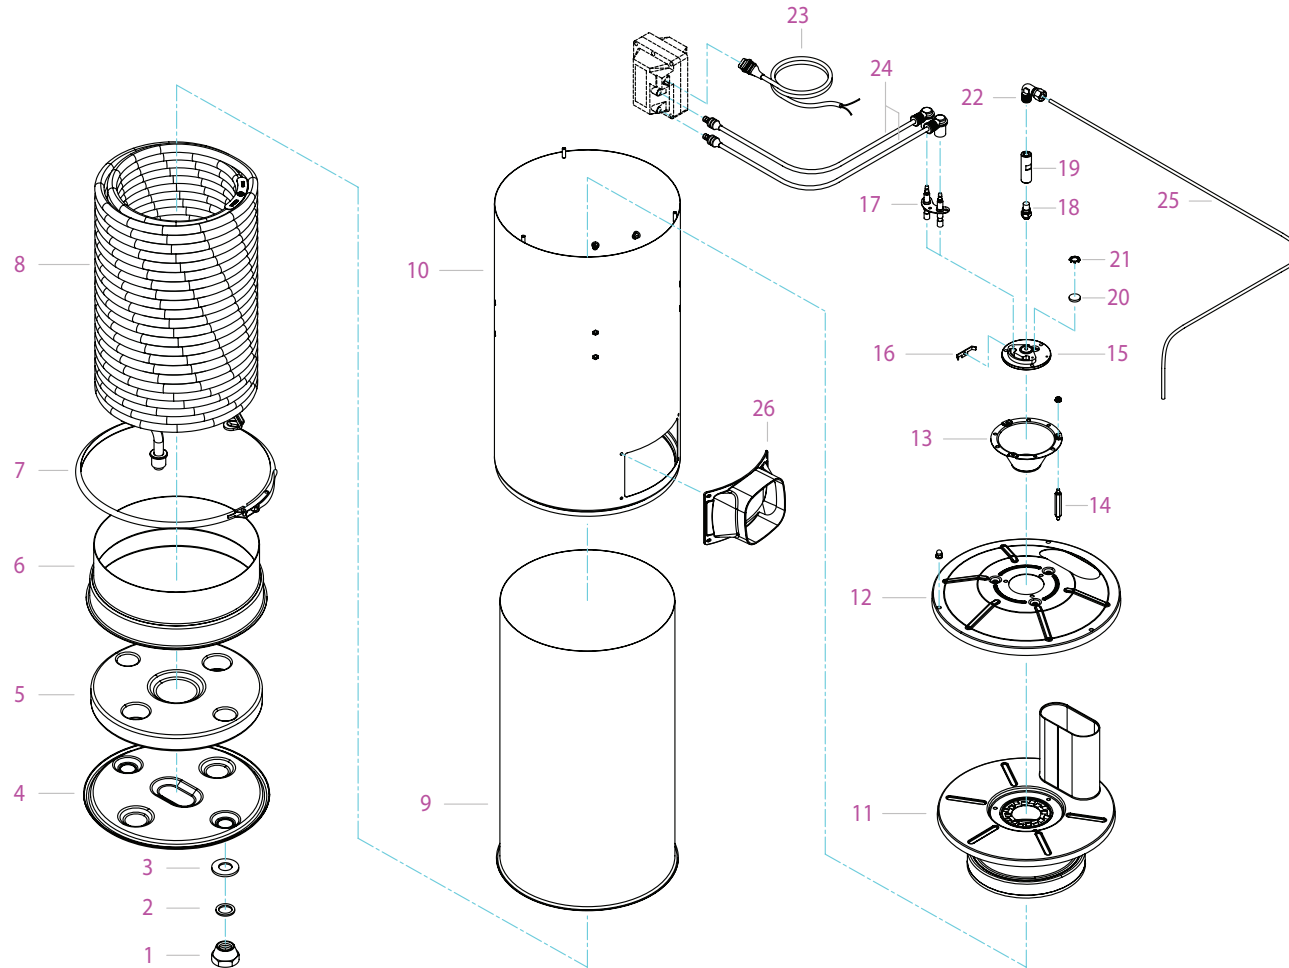

BOILER

POS.	CODE	DESCRIPTION	QTY
1	A12184	RING NUT	2
2	A06583	O-RING	2
3	A06587	ANTI-EXTR. RING	2
4	A12185	BOILER BOTTOM	1
5	A06594	BOTTOM	1
6	A13362	BAND	1
7	A12187	RING	1
8	A13412	DOUBLE COIL	1
9	A12189	INTERNAL CYLINDER	1
10	A13421	EXTERNAL CYLINDER	1
11	A13381	BOILER COVER	1
12	A12192	BOILER COVER	1
13	A12193	BAFFLE	1
14	A12194	PIN	3
15	A12195	ELECTR. HOLDER	1
16	A12196	PLATE	1
17	A06624	ELECTRODE FUT	1
18	A06670	BURNER NOZZLE	1
19	A12197	NOZZLE HOLDER FUT	1
20	A12198	OIL WARN-LIGHT	1
21	A12199	SEEGER	1
22	A11960	ELBOW 1/8"-4 B5	1
23	A11958	CABLE	1
24	A06636	CABLE A	2
25	A13419	HOSE	1
26	A12201	CONVEYOR	1