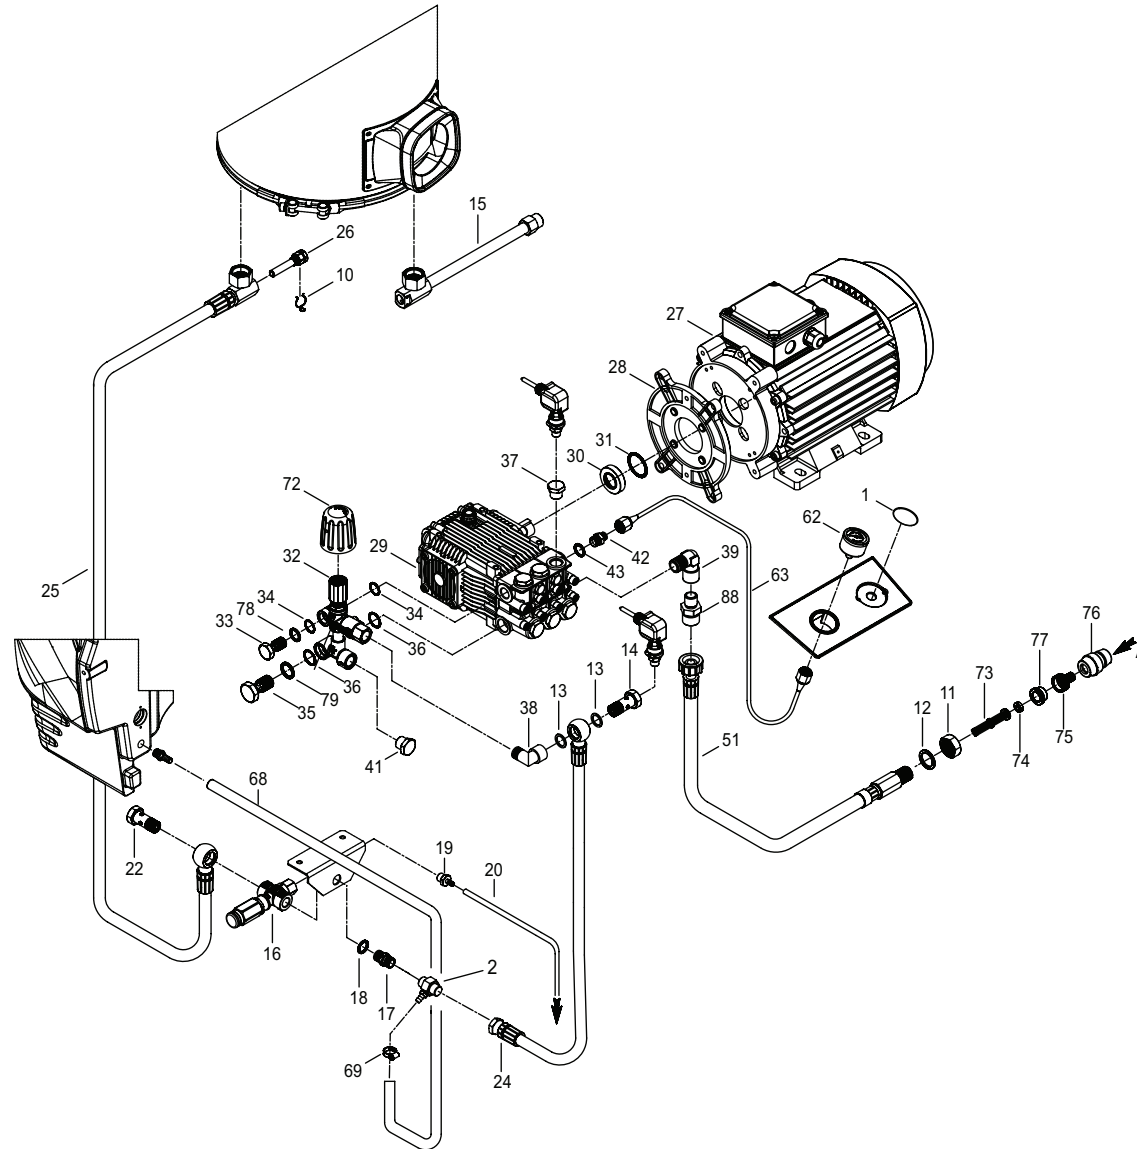

PUMP-MOTOR CON.

POS.	CODE	DESCRIPTION	QTY
1	A12180	CAP	1
2	A06575	EJECTOR	1
10	A12170	SPRING	1
11	A12172	RING NUT	1
12	A11947	WASHER	1
13	A11944	WASHER	2
14	A13365	SCREW	1
15	A13418	KIT	1
16	A06681	VALVE	1
17	A13407	NIPPLE	1
18	A11944	WASHER	1
19	A13408	HOSE FITTING 3/8	1
20	A13414	LOW PRESSURE HOSE 0,34m	1
22	A13366	SCREW	1
24	A13415	HOSE-FITTING	1
25	A13416	HOSE-FITTING	1
26	A12175	SUMP	1
27	A13391	3PH MOTOR	1
28	A13427	COUNTERFLANGE	1
29	A13358	PUMP	1
30	A13372	BUSHING	1
31	A13354	O-RING	1
32	A06677	VALVE	1
33	A11942	SCREW	1
34	A11943	O-RING	2
35	A11945	SCREW	1
36	A11946	O-RING	2
37	A13424	CAP	1