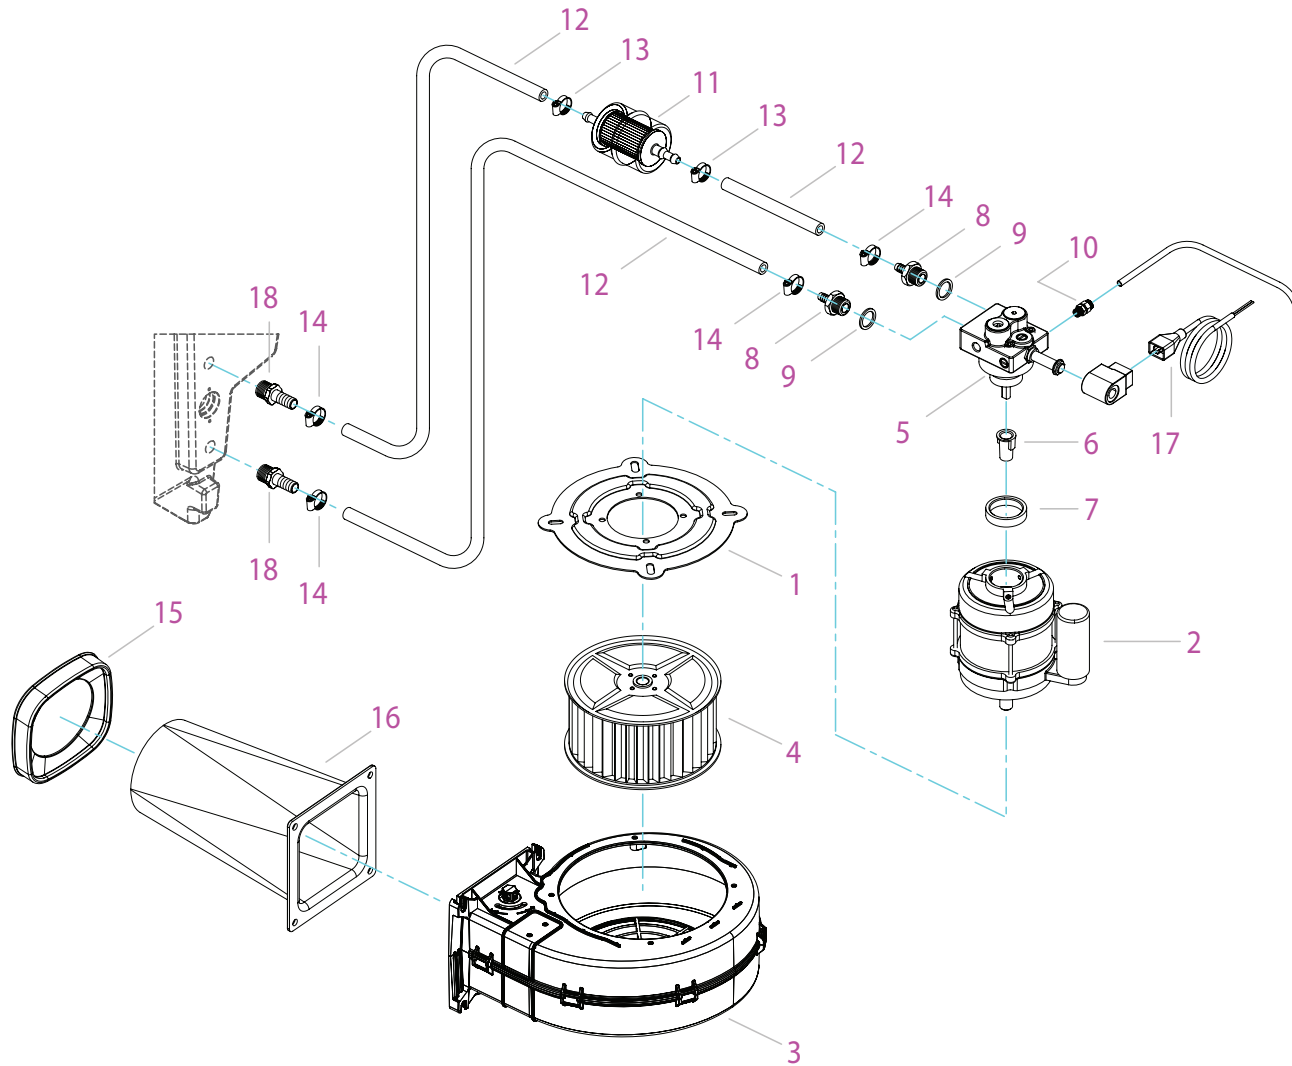

PUMP-MOTOR CON.

POS.	CODE	DESCRIPTION	QTY
38	A13371	ELBOW 3/8"-3/8"	1
39	A13370	ELBOW 1/2" M/F	1
42	A13409	NIPPLE	1
43	A11944	WASHER	1
51	A13417	LOW PRESSURE HOSE	1
62	A06659	PRESSURE GAUGE	1
63	A12179	HOSE	1
68	A11928	DETERGENT HOSE	1
72	A11941	KNOB	1
73	A06578	FILTER	1
74	A12181	GASKET	1
75	A11822	SOCKET	1
76	A11804	CONNECTOR	1
77	A12182	REDUCTION	1
78	A11944	WASHER	1
79	A11947	WASHER	1
88	A11924	NIPPLE	1

BOILER

POS.	CODE	DESCRIPTION	QTY
1	A12184	RING NUT	2
2	A06583	O-RING	2
3	A06587	ANTI-EXTR. RING	2
4	A12185	BOILER BOTTOM	1
5	A06594	BOTTOM	1
6	A13362	BAND	1
7	A12187	RING	1
8	A13412	DOUBLE COIL	1
9	A12189	INTERNAL CYLINDER	1
10	A13421	EXTERNAL CYLINDER	1
11	A13381	BOILER COVER	1
12	A12192	BOILER COVER	1
13	A12193	BAFFLE	1
14	A12194	PIN	3
15	A12195	ELECTR. HOLDER	1
16	A12196	PLATE	1
17	A06624	ELECTRODE FUT	1
18	A06670	BURNER NOZZLE	1
19	A12197	NOZZLE HOLDER FUT	1
20	A12198	OIL WARN-LIGHT	1
21	A12199	SEEGER	1
22	A11960	ELBOW 1/8"-4 B5	1
23	A11958	CABLE	1
24	A06636	CABLE A	2
25	A13419	HOSE	1
26	A12201	CONVEYOR	1

VENTILATOR

POS.	CODE	DESCRIPTION	QTY
1	A13385	MOTOR PLATE	1
2	A13392	BURNER MOTOR	1
3	A13411	SCROLL	1
4	A13430	IMPELLER	1
5	A06663	FUEL PUMP	1
6	A06576	JOINT	1
7	A13428	GASKET	1
8	A12203	HOSE FITTING 1/4 M	2
9	A12202	WASHER COPPER	2
10	A11979	BI-CONE CONNec.	1
11	A06581	FUEL FILTER	1
12	A11974	LOW PRESSURE HOSE 1.22m	1
13	A11978	CLAMP	2
14	A11976	CLAMP	5
15	A11963	GASKET	1
16	A13352	CONVEYOR	1
17	A13379	CABLE	1
18	A11981	HOSE FITTING 1/8 M	3

PUMP

POS.	CODE	DESCRIPTION	QTY
41	A13384	CRANKASE COVER	1
42	A11993	O-RING	3
43	A11994	CAP 3/8 M	1
46	A11994	CAP 3/8 M	1
47	A11991	O-RING	1
48	A11992	CAP 1/2 M	1
49	A13387	HEAD	1
50	A13369	SCREW M8X70	8
51	C	O-RING	3
77	A06573	BEARING 30205	1
86	A13373	OIL INDICATOR	1
87	A13361	SEEGER	1
88	A13404	DISC	1
89	A13357	O-RING	1
A	A06604	SERVICE KIT	1
B	A06606	SERVICE KIT	1
C	A06607	SERVICE KIT	1