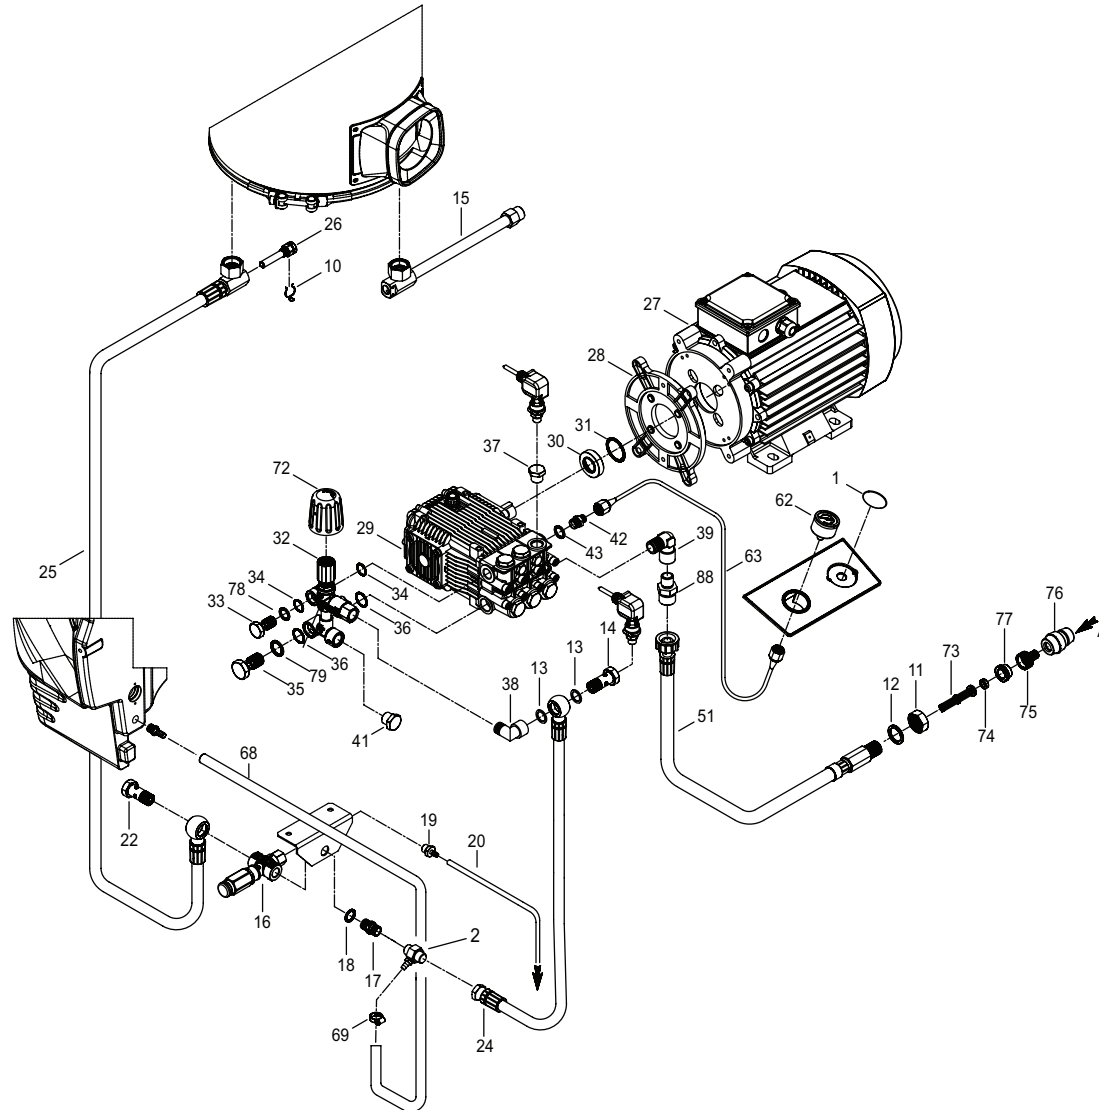

PUMP-MOTOR CON.

POS.	CODE	DESCRIPTION	QTY
38	A13371	ELBOW 3/8"-3/8"	1
39	A13370	ELBOW 1/2" M/F	1
42	A13409	NIPPLE	1
43	A11944	WASHER	1
51	A13417	LOW PRESSURE HOSE	1
62	A06659	PRESSURE GAUGE	1
63	A12179	HOSE	1
68	A11928	DETERGENT HOSE	1
72	A11941	KNOB	1
73	A06578	FILTER	1
74	A12181	GASKET	1
75	A11822	SOCKET	1
76	A11804	CONNECTOR	1
77	A12182	REDUCTION	1
78	A11944	WASHER	1
79	A11947	WASHER	1
88	A11924	NIPPLE	1