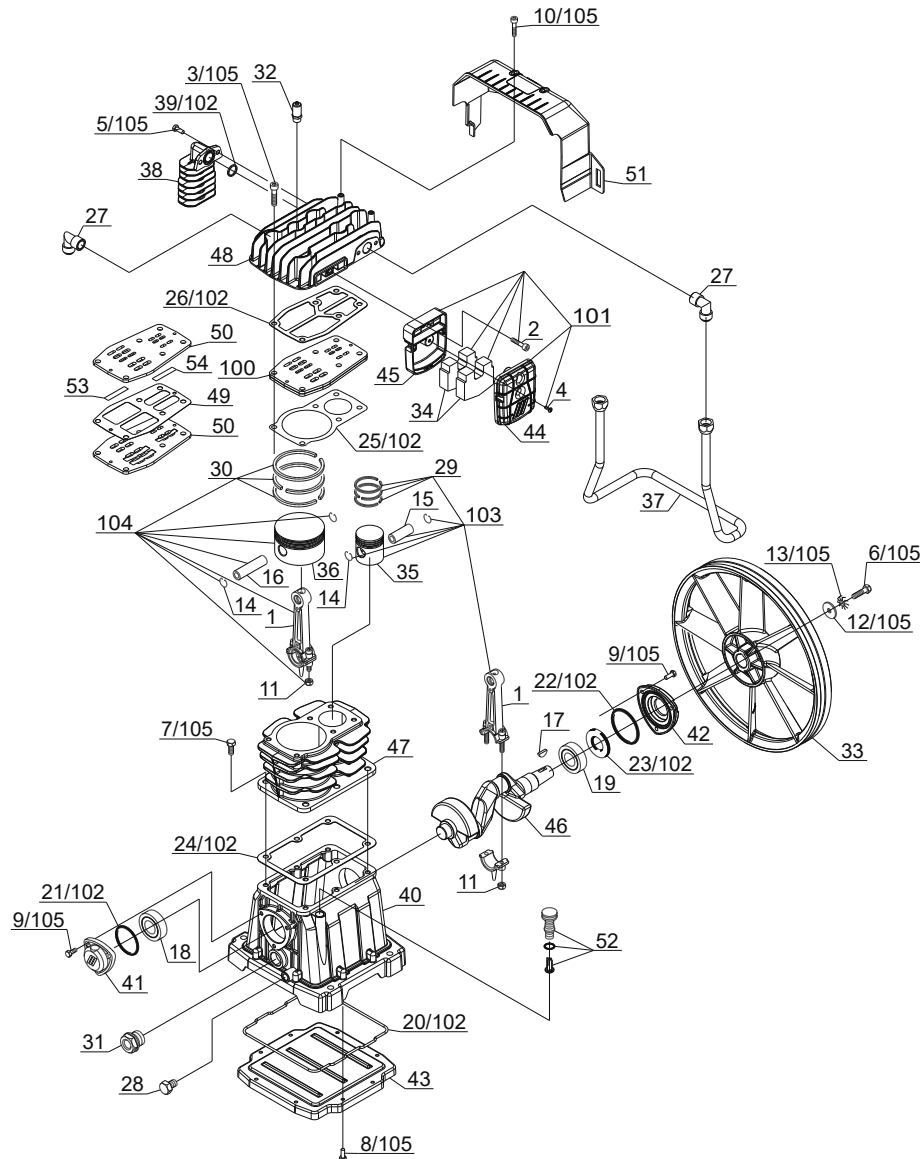

TABLE 2

POS.	CODE	DESCRIPTION	QTY
1	A06706	CONNECTING ROD	2
14	A06727	INTERNAL SNAP RING	4
15	A06728	PIN	1
16	A06729	PIN	1
17	A06730	TAB	1
18	A06731	BEARING 6205	1
19	A06732	BEARING 6206	1
27	A06736	FITTING	2
28	A06744	PLUG	1
29	A06687	PISTON RING KIT	1
30	A06688	PISTON RING KIT	1
31	A06815	OIL LIGHT	1
32	A06756	RELIEF VALVE	1
33	A06759	FLYWHEEL	1
34	A06761	FILTER CARTRIDGE	2
35	A06762	PISTON	1
36	A06763	PISTON	1
37	A06768	PIPE	1
38	A06809	COOLER	1
40	A06788	CRANKCASE	1
41	A06789	FRONT COVER	1
42	A06790	COVER	1
43	A06791	CASING COVER	1
46	A06792	CRANKSHAFT	1
47	A06793	CYLINDER	1
48	A06794	HEAD	1
51	A06753	CONVEYOR	1
52	A07080	PLUG	1
100	A06707	VALVE PLATE KIT	1
101	A06708	INTAKE FILTER KIT	1
102	A06693	GASKETS KIT	1
103	A06710	PISTON KIT	1
104	A06711	PISTON KIT	1
105	A06692	SCREWS KIT	1