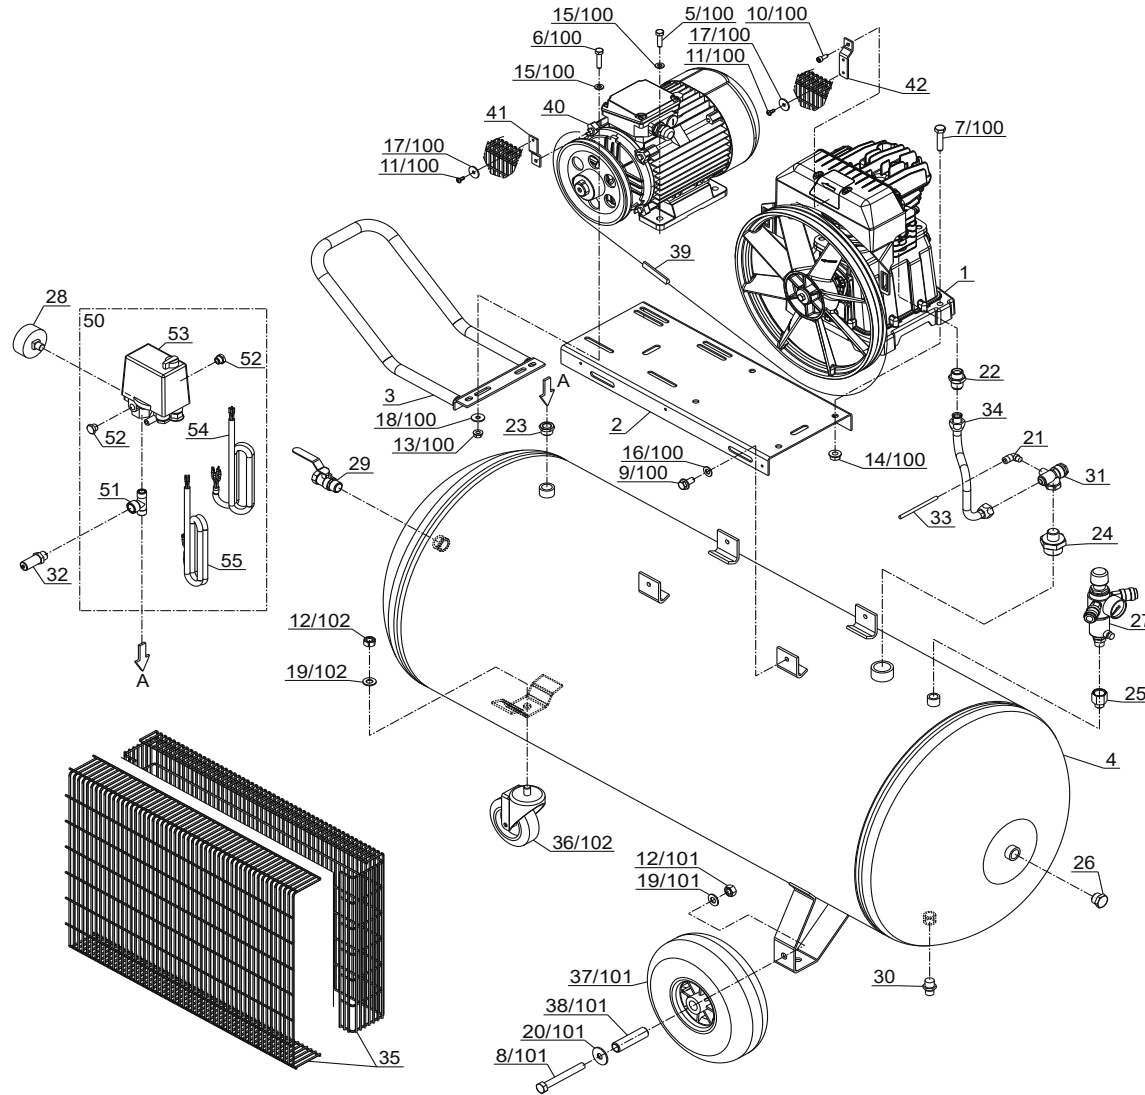

TABLE 1

| POS. | CODE | DESCRIPTION | QTY |
|------|--------|-------------------|-----|
| 1 | A06685 | PUMP UNIT | 1 |
| 2 | A06712 | BASE PLATE | 1 |
| 3 | A06715 | HANDLE | 1 |
| 4 | A05428 | TANK 270lt | 1 |
| 22 | A06737 | FITTING | 1 |
| 26 | A06742 | PLUG | 1 |
| 27 | A06745 | PRESSURE REDUCER | 1 |
| 28 | A06747 | PRESSURE GAUGE | 1 |
| 29 | A06750 | BALL COCK | 1 |
| 30 | A06751 | DISCHARGE TAP | 1 |
| 31 | A06754 | CHECK VALVE | 1 |
| 32 | A06755 | RELIEF VALVE | 1 |
| 33 | A06764 | RILSAN TUBE | 1 |
| 34 | A06769 | INFEED HOSE | 1 |
| 35 | A06704 | BELT GUARD KIT | 1 |
| 39 | A06780 | BELT | 1 |
| 40 | A06781 | KIT | 1 |
| 42 | A06782 | BRACKET | 1 |
| 50 | A06647 | PRESS. SWITCH KIT | 1 |
| 51 | A06738 | FITTING | 1 |
| 52 | A06743 | PLUG | 2 |
| 53 | A06772 | PRESSURE SWITCH | 1 |
| 54 | A06776 | MOTOR CABLE | 1 |
| 55 | A06777 | POWER CABLE | 1 |
| 100 | A06682 | SCREWS KIT | 1 |
| 101 | A06697 | WHEEL KIT | 1 |
| 102 | A06699 | FRONT WHEEL KIT | 1 |