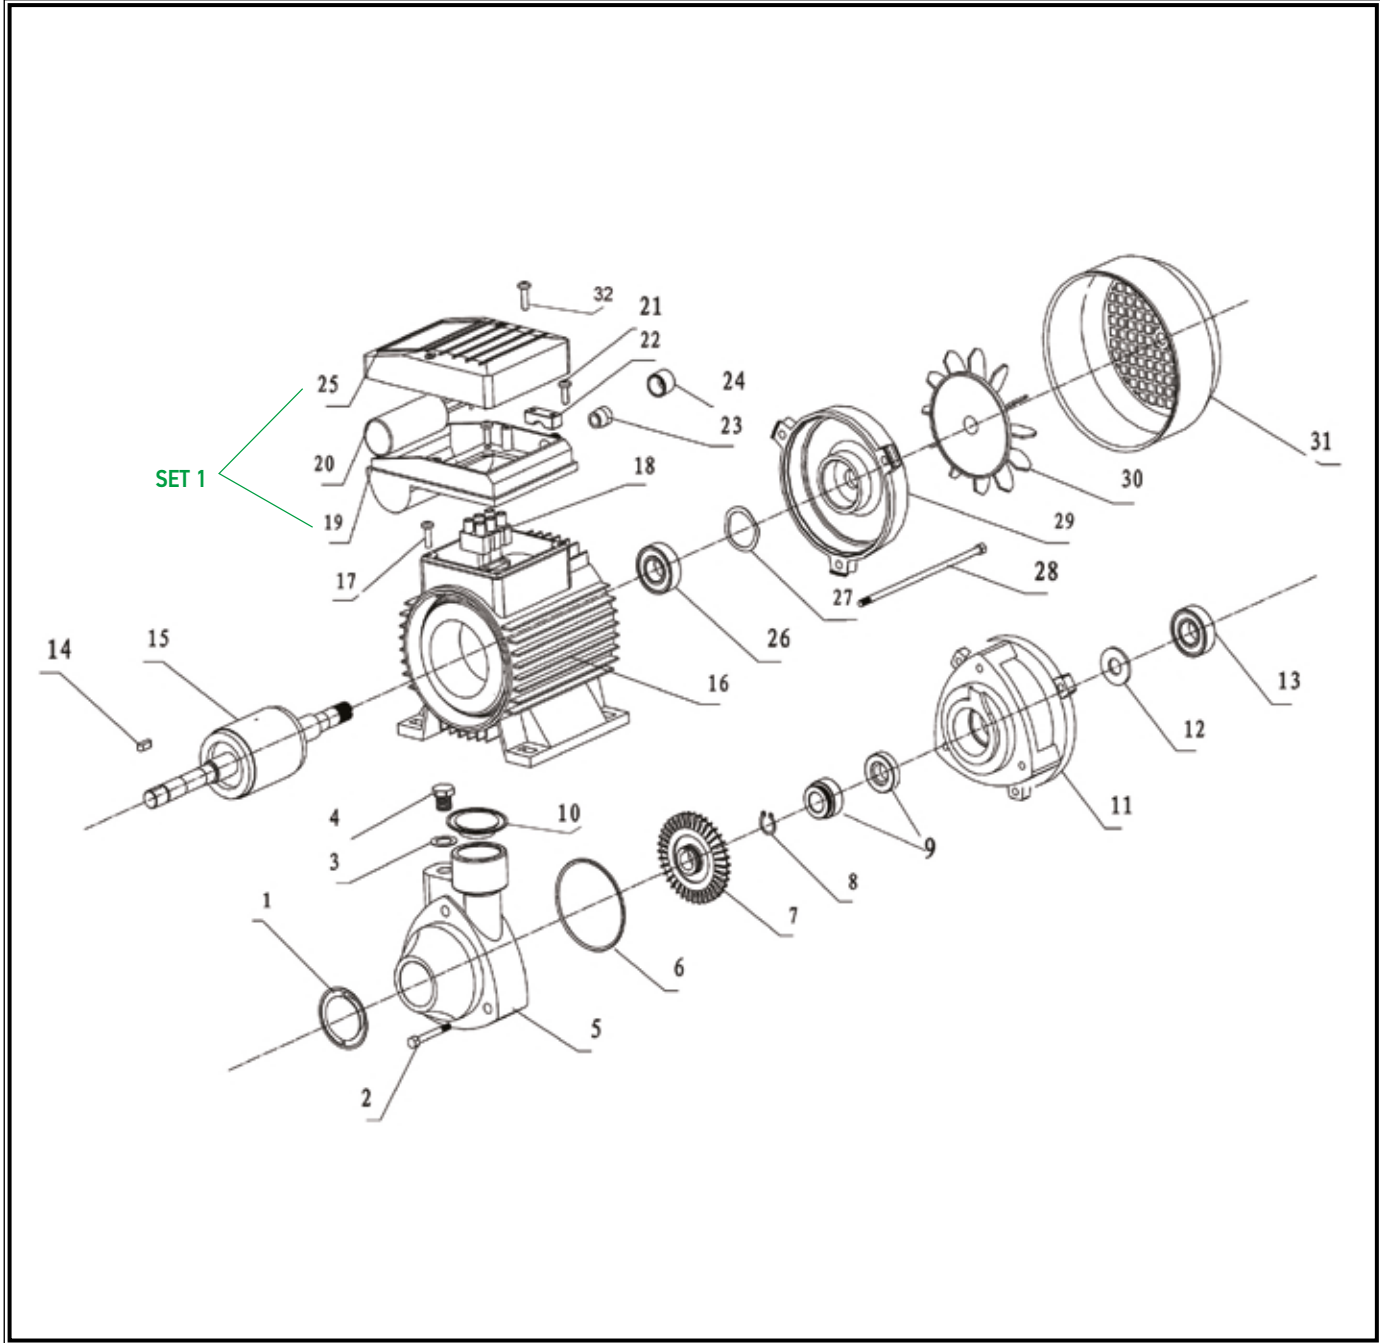

POS.	CODE	DESCRIPTION	QTY
1	44291	PLASTIC COVER	1
2	44292	SCREW M5X8	3
3	44322	FLAT GASKET	1
4	44323	DRAIN PLUG	1
5	44324	PUMP BODY	1
6	44325	O-RING	1
7	44326	IMPELLER	1
8	44298	SNAP RING	1
9	44299	MECHANICAL SEAL	1
10	44291	PLASTIC COVER	1
11	44330	FRONT COVER	1
12	44301	SPLASH GUARD	1
13	44332	BEARING 6202 -Z3/2RZ	1
14	44303	SHAFT KEY	1
15	44334	ROTOR	1
16	44335	STATOR	1
17	44336	SCREW M4X12	4
18	44307	CONNECTION POLES	1
SET (19+25)	44338	TERMINAL BOX ASSEMBLY	1
20	44403	CAPACITOR 20MF	1
21	44310	SCREW M4X14	2
22	44311	PRESSING BLOCK	1
23	44342	CABLE HOCDEY	1
24	44313	WATER-PROOF PLUG	1
26	44332	BEARING 6202 -Z3/2RZ	1
27	44345	SPRING WASHER	1
28	44346	SCREW M5X135	3

POS.	CODE	DESCRIPTION	QTY
29	44506	END MOTOR COVER	1
30	44348	FAN	1
31	44349	FAN COVER	1
32	44314	SCREW M4X16	2