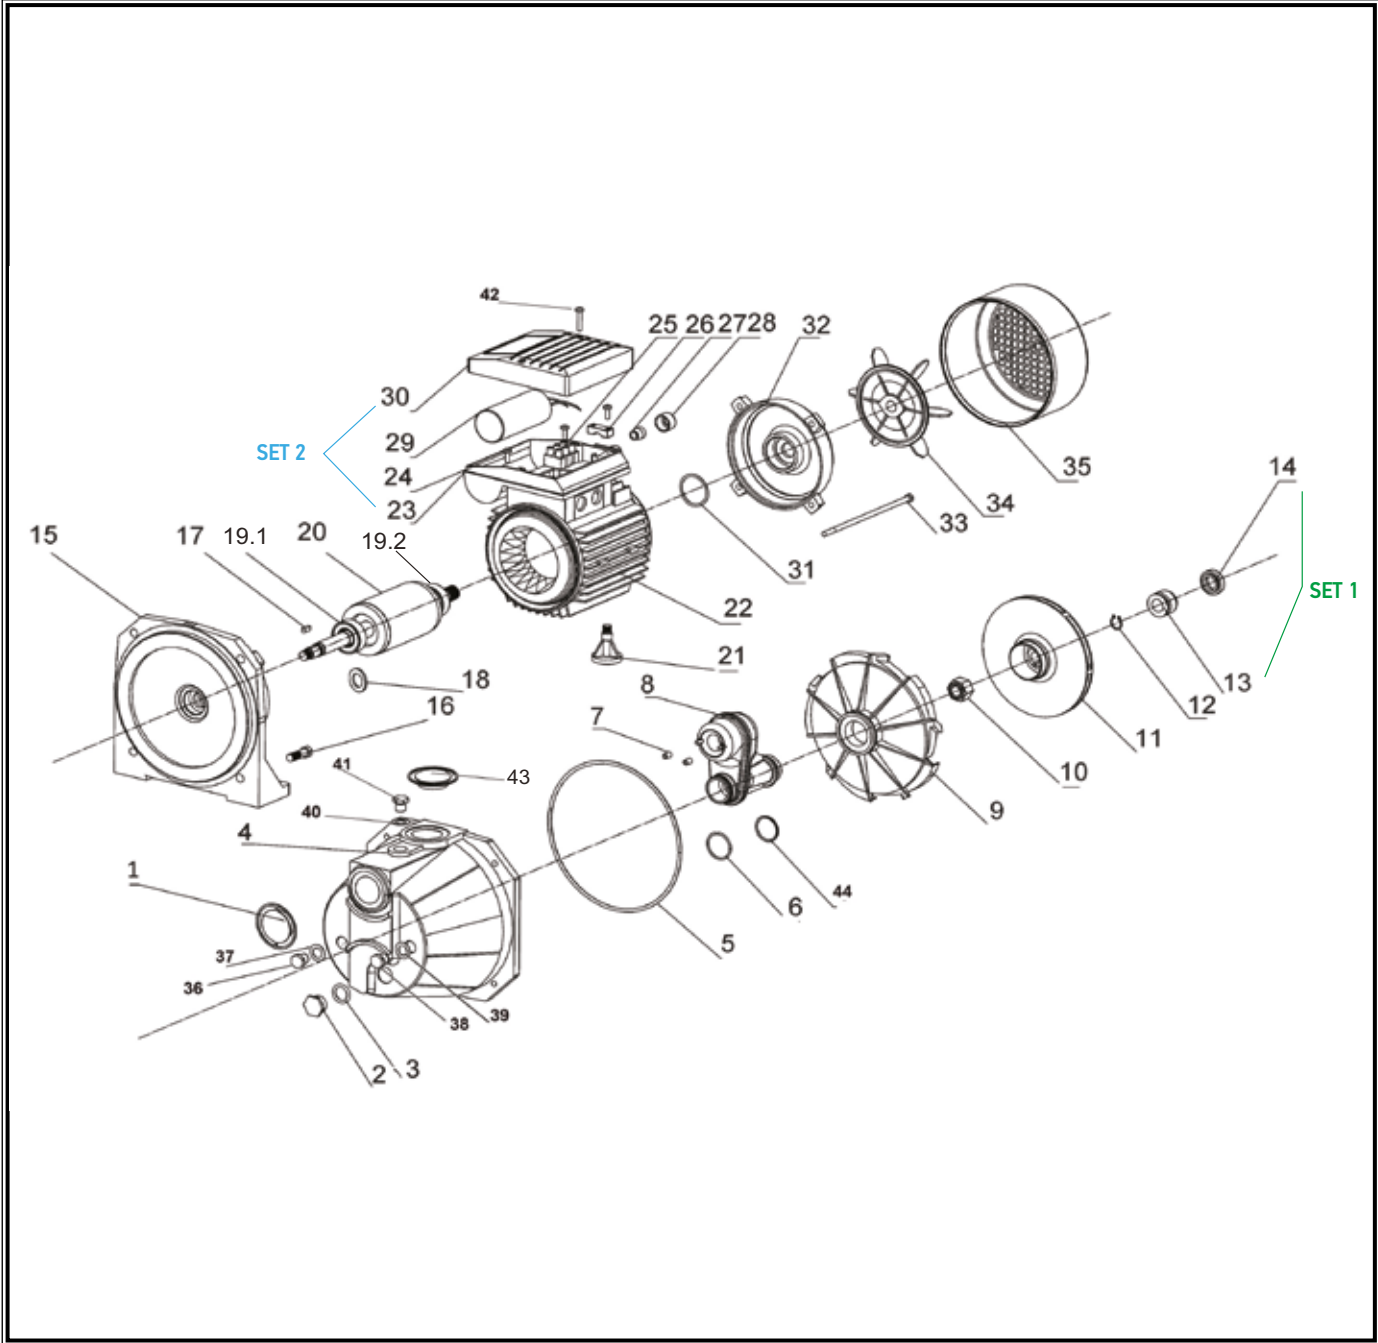

POS.	CODE	DESCRIPTION	QTY
1	44291	PLASTIC COVER	1
2	44411	DRAIN PLUG	1
3	44322	FLAT GASKET	1
4	44413	PUMP BODY	1
5	44414	O-RING	1
6	44415	O RING	1
7	44405	RUBBER WASHER	2
8	44417	EJECTOR	1
9	44418	DIFFUSER	1
10	44355	SELF-LOCKING NUT M8	1
11	44420	IMPELLER	1
12	44298	SNAP RING	1
13+14 (SET1)	44299	MECHANICAL SEAL	1
15	44423	FRONT COVER	1
16	44424	SCREW M8X23	4
17	44303	SHAFT KEY	1
18	44426	SPLASH GUARD	1
19.1	44302	BEARING 6201-2Z	1
19.2	44332	BEARING 6202-2Z	1
20	44428	ROTOR	1
21	44429	SUPPORTING FOOT	1
22	44327	STATOR	1
23+30 (SET2)	44308	TERMINAL BOX	1
24	44432	SCREW M4X10	2
25	44307	CONNECTION POLES	1
26	44434	PRESSING BLOCK	1

POS.	CODE	DESCRIPTION	QTY
27	44435	CABLE HOCDEY	1
28	44436	WATER-PROOF PLUG	1
29	44373	CAPACITOR 12MF	1
31	44315	SPRING WASHER	1
32	44317	END MOTOR COVER	1
33	44440	TIE BOLT M5X135	3
34	44318	FAN	1
35	44319	FAN COVER	1
36	44331	DRAIN PLUG	1
37	44337	WASHER	1
38	44331	DRAIN PLUG	1
39	44337	WASHER	1
40	44337	WASHER	1
41	44341	DRAIN PLUG	1
42	44314	SCREW M4X16	2
43	44291	PLASTIC COVER	1
44	44340	O-RING	1