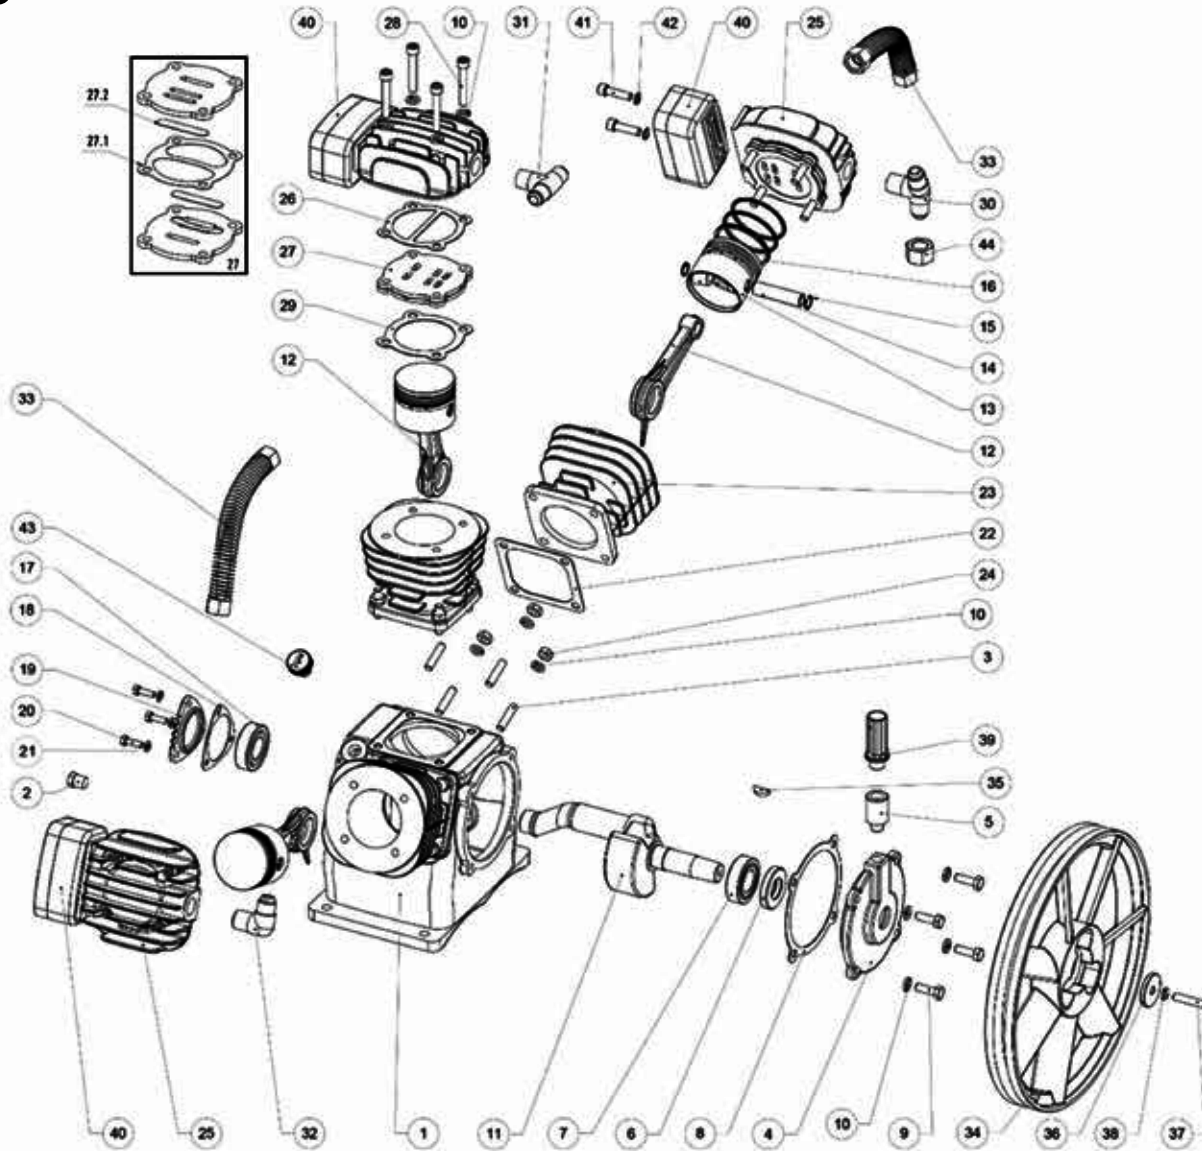

TABLE 1

POS.	CODE	DESCRIPTION	QTY
1	A13721	ELECTRIC MOTOR	1
2	A13689	SUPPORT	1
3	A13709	BELT	1
4	A13806	PULLEY	1
5	A13746	WASHER	1
6		SPRING WASHER	1
7		BOLT	1
8		BOLT	8
9		WASHER	20
10		WASHER	8
11		NUT	8
12	A13781	JOINT	1
13	A13789	QUICK CLAMP	2
14	A13690	BASE	1
15		SCREW	4
16	A13679	PISTON PUMP LB40	1
17	A13763	PRESSURE SWITCH	1
18	A13718	PRESSURE GAUGE	2
19	A13776	PLUG	1
20	A13675	JOINT	1
22	A13790	RILSAN HOSE	1
24	A13686	SAFETY VALVE	1
25	A13798	INFEED TUBE	1
26	A13685	NON RETURN VALVE	1
27	A13762	PRESSURE REDUCER	1
28	A13778	JOINT	1
29	A13688	TAP	1
30		NUT	2
31		WASHER	2

PUMP

POS.	CODE	DESCRIPTION	QTY
1	A13771	CRANKCASE	1
2	A13802	OIL DRAINING PLUG	1
3	A13725	STUD M8X35	12
4	A13830	BEARING SEAT	1
5	A13691	OIL BREATH FIXATION	1
6	A13811	OIL SEAL 24X47X8	1
7	A13758	BALL BEARING 6205Z	1
8	A13817	GASKET BEARING SEAT	1
9	A13695	SCREW	4
10	A13748	SPRING WASHER	28
11	A13774	CRANKSHAFT	1
12	A13723	ROD	3
13	A13734	PISTON	3
14	A13732	PISTON PIN	3
15	A13682	INSIDE CIRCLIP	6
16	A13701	PISTON RING SET	3
17	A13757	BALL BEARING 6205	1
18	A13818	GASKET BEARING COVER	1
19	A13829	BEARING COVER TRIANGLE	1
20	A13696	SCREW M6X20	3
21	A13749	SPRING WASHER	3
22	A13819	BOTTOM CYLINDER GASKET	3
23	A13716	CYLINDER	3
24	A13728	NUT M8	12
25	A13713	CYLINDER HEAD	3
26	A13826	CYLINDER HEAD GASKET	3
27	A13827	VALVE PLATE SET	3

PUMP

POS.	CODE	DESCRIPTION	QTY
27.1	A13821	GASKET ALUMINIUM	2
27.2	A13764	VALVE SEAT	4
28	A13697	SCREW	12
29	A13820	TOP CYLINDER GASKET	3
30	A13784	3 WAYS CONNECTOR	1
31	A13785	3 WAYS CONNECTOR	1
32	A13782	ELBOW CONNECTOR	1
33	A13796	COOLER SET	2
34	A13809	PULLEY	1
35	A13788	CIRCLE KEY	1
36	A13750	WASHER	1
37	A13727	PULLEY BOLT M8X40	1
38	A13751	SPRING WASHER	1
39	A13794	OIL BREATH PIPE	1
40	A13815	AIR FILTER ASSEMBLY	3
40.1	A13813	AIR FILTER CARTRIDGE	3
41	A13698	SCREW M8X30	6
42	A13752	WASHER	6
43	A13804	OIL FILLING PLUG	1
44	A13729	EXHAUST NUT	1