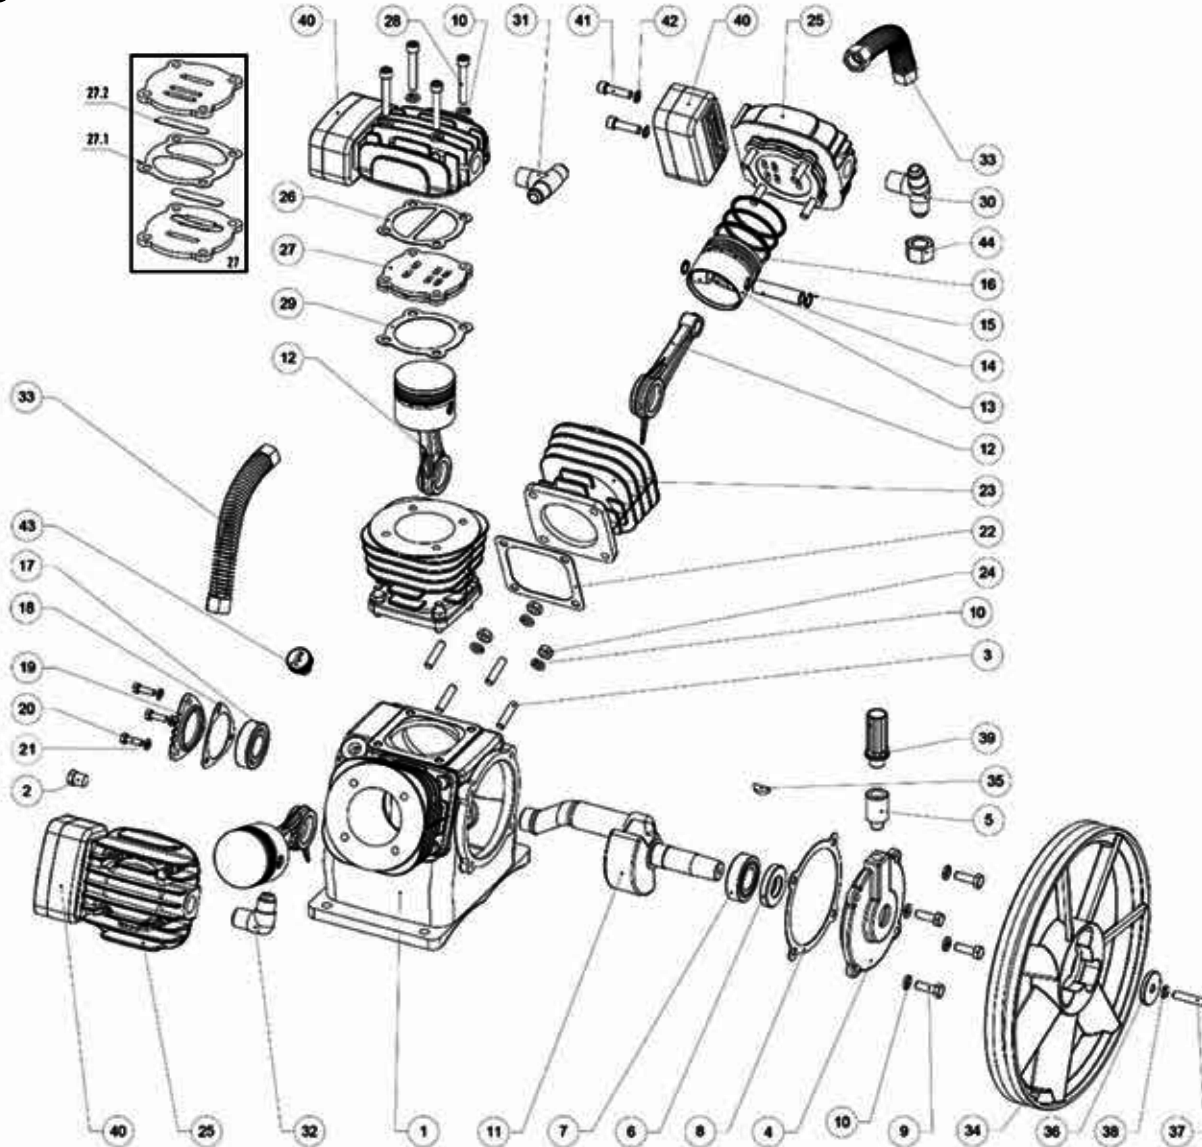

PUMP

POS.	CODE	DESCRIPTION	QTY
1	A13771	CRANKCASE	1
2	A13802	OIL DRAINING PLUG	1
3	A13725	STUD M8X35	12
4	A13830	BEARING SEAT	1
5	A13691	OIL BREATH FIXATION	1
6	A13811	OIL SEAL 24X47X8	1
7	A13758	BALL BEARING 6205Z	1
8	A13817	GASKET BEARING SEAT	1
9	A13695	SCREW	4
10	A13748	SPRING WASHER	28
11	A13774	CRANKSHAFT	1
12	A13723	ROD	3
13	A13734	PISTON	3
14	A13732	PISTON PIN	3
15	A13682	INSIDE CIRCLIP	6
16	A13701	PISTON RING SET	3
17	A13757	BALL BEARING 6205	1
18	A13818	GASKET BEARING COVER	1
19	A13829	BEARING COVER TRIANGLE	1
20	A13696	SCREW M6X20	3
21	A13749	SPRING WASHER	3
22	A13819	BOTTOM CYLINDER GASKET	3
23	A13716	CYLINDER	3
24	A13728	NUT M8	12
25	A13713	CYLINDER HEAD	3
26	A13826	CYLINDER HEAD GASKET	3
27	A13827	VALVE PLATE SET	3