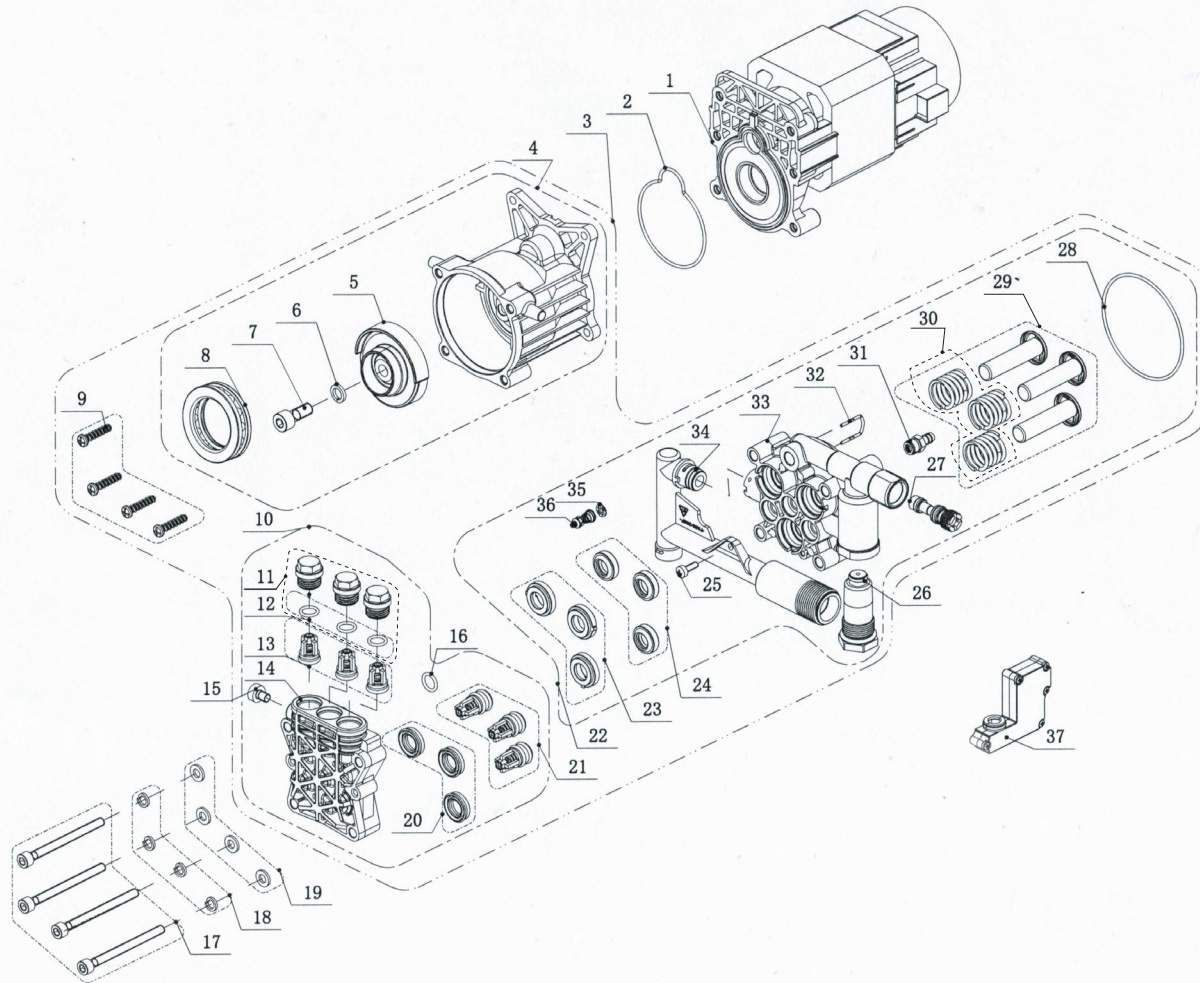

POS.	CODE	DESCRIPTION	QTY
1	A2658	FRONT HOUSING	1
2	A2659	SWITCH KNOB	1
3	A2660	MOTOR ASSEMBLY	1
4	A2661	POWER CORD	1
5	A2662	REAR HOUSING	1
6	A2663	SWITCH BOX	1
7	A2664	WHEEL (2pcs)	1
8	41895	GUN	1
9	41918	LANCE ROTOPOWER	1
10	A2665	HANDLE	1
11	A2666	HAND CRANK	1
12	A2667	REEL	1
13	A2668	REEL SUPPORT	1
14	A2669	REEL BRACKET	1
15	A2670	GUN HOLDER	1
16	A2671	GUN STOCK	1
17	A2672	DETERGENT BOTTLE	1
18	43603	HIGH PRESSURE HOSE 5m	1
19	A2673	PRESSURE HOSE	1
20	41917	TURBO LANCE	1

POS.	CODE	DESCRIPTION	QTY
1	A2674	SCREW ST3X12	1
2	A2675	MOTOR CAP	1
3	A2676	REAR MOTOR FILTER	1
4	A2677	WATERPROOF RUBBER	2
5	A2678	MOTOR COVER	1
6	A2679	PIPETTE	1
7	A2680	MERGE	1
8	A2681	WASHER	1
9	A2682	DAMPING RING	2
10	A2683	FRONT MOTOR FILTER	1

POS.	CODE	DESCRIPTION	QTY
1	A2684	INDUCTION MOTOR	1
2	A2685	PEACH SHAPE RING	1
3	A2686	PUMP ASSEMBLY	1
4	A2687	GEAR BOX ASSEMBLY	1
5	A2688	WOBBLE PLATE	1
6	A2689	WASHER	1
7	A2690	INNER HEXAGON SCREW	1
8	A2691	BEARING	1
9	A2692	SCREW	4
10	A2693	PUMP HEAD ASSEMBLY	1
11	A2694	CHECK VALVE NUT (WITH O-RING)	3
12	A2695	O-RING	3
13	A2696	OULET VALVE KIT (3PCS)	1
14	A2697	CYLINDER HEAD	1
15	A2698	SCREW	1
16	A2699	O-RING	1
17	A2700	INNER HEXAGON SCREW	4
18	A2701	ELASTIC WASHER	4
19	A2702	WASHER	4
20	A2703	WATER RING (3PCS)	1
21	A2704	INLET VALVE KIT (3PCS)	1
22	A2705	PISTON BODY ASSEMBLY	1

POS.	CODE	DESCRIPTION	QTY
23	A2706	PUMP HEAD (3PCS)	1
24	A2707	WATER SEAL (3PCS)	1
25	A2708	SCREW	1
26	A2709	BYPASSING VALVE KIT	1
27	A2710	VENTURI TUBE	1
28	A2711	O-RING	1
29	A2712	PISTON ASSEMBLY (3PCS)	1
30	A2713	PISTON SPRING	3
31	A2714	SUCTION NIPPLE	1
32	A2715	U-PIN	1
33	A2716	OUTLET VALVE KIT	1
34	A2717	INLET VALVE KIT	1
35	A2718	CONE SPRING BASE	1
36	A2719	TOTAL VAVE KIT	1
37	A2720	MICRO SWITCH	1