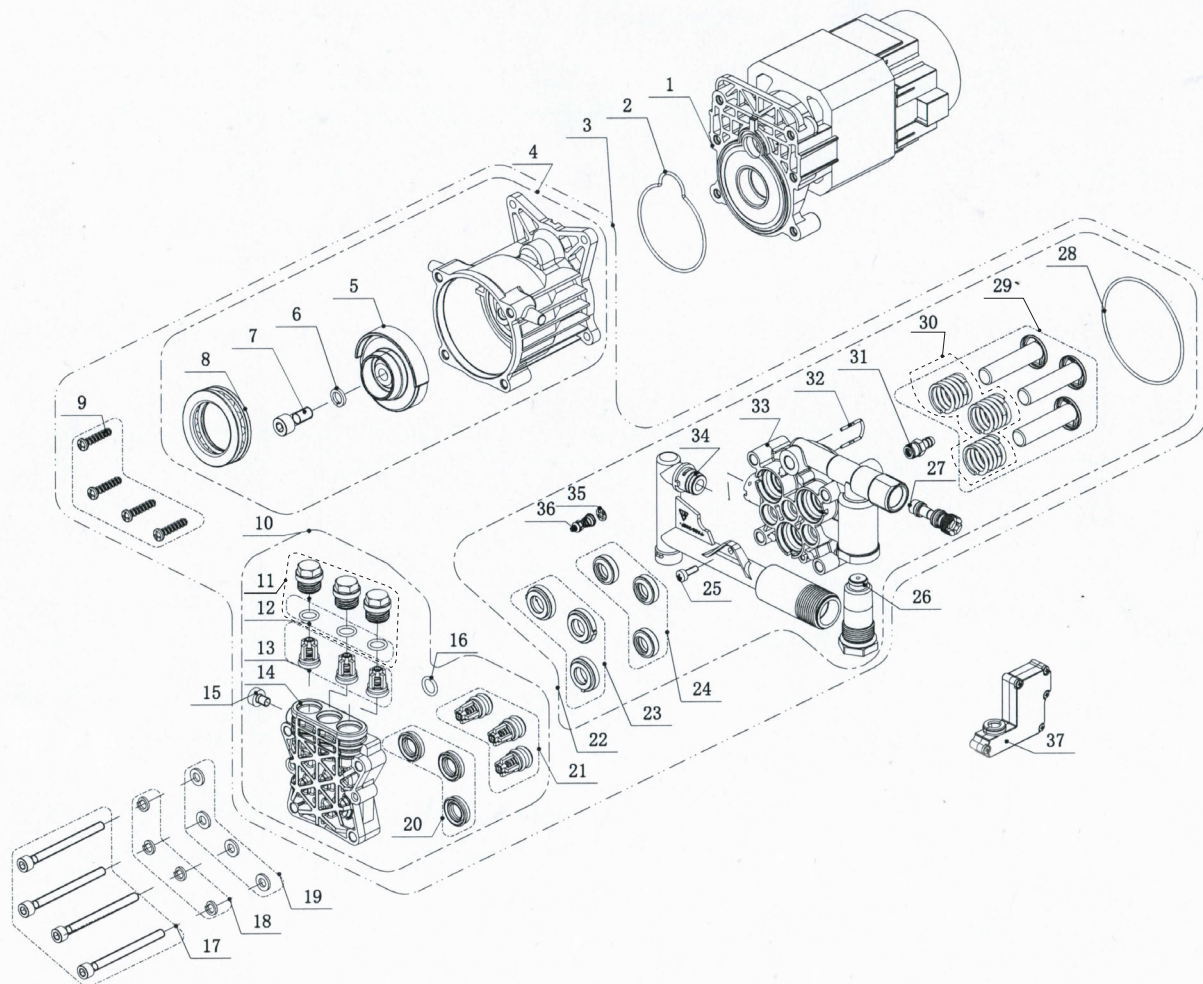

POS.	CODE	DESCRIPTION	QTY
1	A2658	FRONT HOUSING	1
2	A2659	SWITCH KNOB	1
3	A2660	MOTOR ASSEMBLY	1
4	A2661	POWER CORD	1
5	A2662	REAR HOUSING	1
6	A2663	SWITCH BOX	1
7	A2664	WHEEL (2pcs)	1
8	41895	GUN	1
9	41918	LANCE ROTOPOWER	1
10	A2665	HANDLE	1
11	A2666	HAND CRANK	1
12	A2667	REEL	1
13	A2668	REEL SUPPORT	1
14	A2669	REEL BRACKET	1
15	A2670	GUN HOLDER	1
16	A2671	GUN STOCK	1
17	A2672	DETERGENT BOTTLE	1
18	43603	HIGH PRESSURE HOSE 5m	1
19	A2673	PRESSURE HOSE	1
20	41917	TURBO LANCE	1

POS.	CODE	DESCRIPTION	QTY
1	A2674	SCREW ST3X12	1
2	A2675	MOTOR CAP	1
3	A2676	REAR MOTOR FILTER	1
4	A2677	WATERPROOF RUBBER	2
5	A2678	MOTOR COVER	1
6	A2679	PIPETTE	1
7	A2680	MERGE	1
8	A2681	WASHER	1
9	A2682	DAMPING RING	2
10	A2683	FRONT MOTOR FILTER	1

POS.	CODE	DESCRIPTION	QTY
1	A2684	INDUCTION MOTOR	1
2	A2685	PEACH SHAPE RING	1
3	A2686	PUMP ASSEMBLY	1
4	A2687	GEAR BOX ASSEMBLY	1
5	A2688	WOBBLE PLATE	1
6	A2689	WASHER	1
7	A2690	INNER HEXAGON SCREW	1
8	A2691	BEARING	1
9	A2692	SCREW	4
10	A2693	PUMP HEAD ASSEMBLY	1
11	A2694	CHECK VALVE NUT (WITH O-RING)	3
12	A2695	O-RING	3
13	A2696	OULET VALVE KIT (3PCS)	1
14	A2697	CYLINDER HEAD	1
15	A2698	SCREW	1
16	A2699	O-RING	1
17	A2700	INNER HEXAGON SCREW	4
18	A2701	ELASTIC WASHER	4
19	A2702	WASHER	4
20	A2703	WATER RING (3PCS)	1
21	A2704	INLET VALVE KIT (3PCS)	1
22	A2705	PISTON BODY ASSEMBLY	1

POS.	CODE	DESCRIPTION	QTY
23	A2706	PUMP HEAD (3PCS)	1
24	A2707	WATER SEAL (3PCS)	1
25	A2708	SCREW	1
26	A2709	BYPASSING VALVE KIT	1
27	A2710	VENTURI TUBE	1
28	A2711	O-RING	1
29	A2712	PISTON ASSEMBLY (3PCS)	1
30	A2713	PISTON SPRING	3
31	A2714	SUCTION NIPPLE	1
32	A2715	U-PIN	1
33	A2716	OUTLET VALVE KIT	1
34	A2717	INLET VALVE KIT	1
35	A2718	CONE SPRING BASE	1
36	A2719	TOTAL VAVE KIT	1
37	A2720	MICRO SWITCH	1