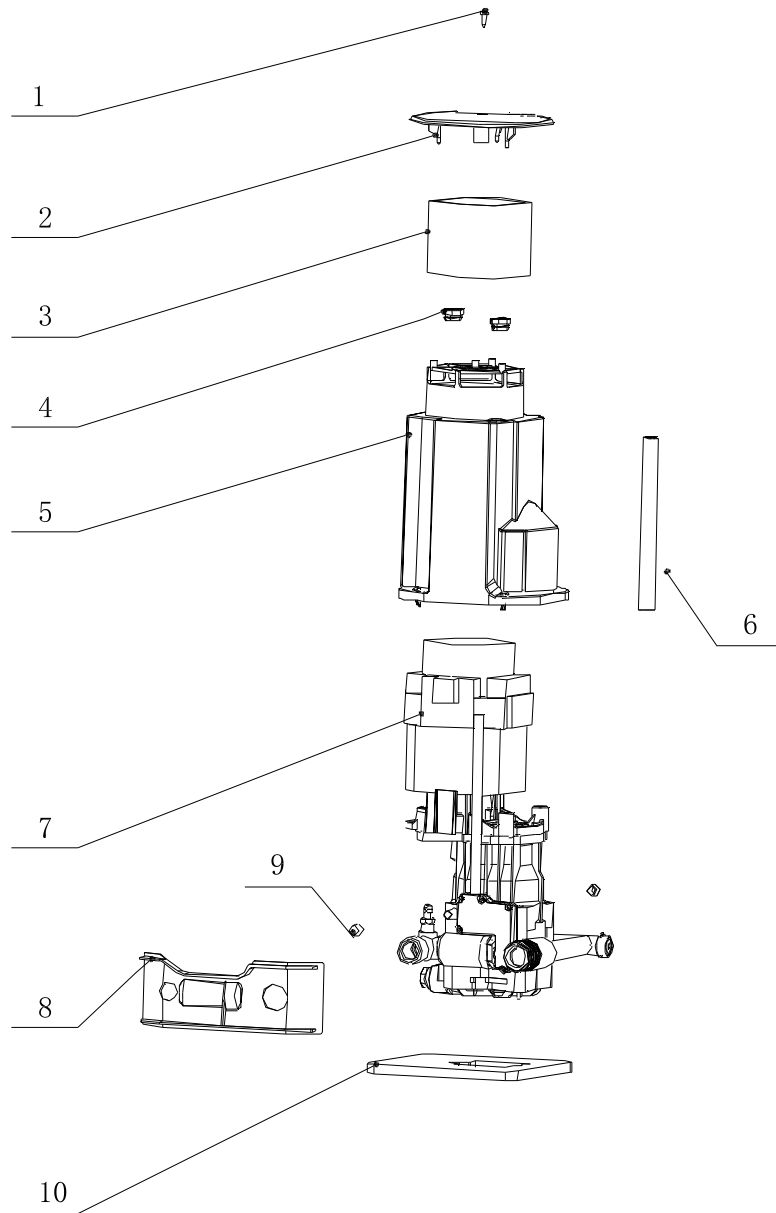

POS.	CODE	DESCRIPTION	QTY
1	A2658	FRONT HOUSING	1
2	A2659	SWITCH KNOB	1
3	A2660	MOTOR ASSEMBLY	1
4	A2661	POWER CORD	1
5	A2662	REAR HOUSING	1
6	A2663	SWITCH BOX	1
7	A2664	WHEEL (2pcs)	1
8	41895	GUN	1
9	41918	LANCE ROTOPOWER	1
10	A2665	HANDLE	1
11	A2666	HAND CRANK	1
12	A2667	REEL	1
13	A2668	REEL SUPPORT	1
14	A2669	REEL BRACKET	1
15	A2670	GUN HOLDER	1
16	A2671	GUN STOCK	1
17	A2672	DETERGENT BOTTLE	1
18	43603	HIGH PRESSURE HOSE 5m	1
19	A2673	PRESSURE HOSE	1
20	41917	TURBO LANCE	1

POS.	CODE	DESCRIPTION	QTY
1	A2674	SCREW ST3X12	1
2	A2675	MOTOR CAP	1
3	A2676	REAR MOTOR FILTER	1
4	A2677	WATERPROOF RUBBER	2
5	A2678	MOTOR COVER	1
6	A2679	PIPETTE	1
7	A2680	MERGE	1
8	A2681	WASHER	1
9	A2682	DAMPING RING	2
10	A2683	FRONT MOTOR FILTER	1

POS.	CODE	DESCRIPTION	QTY
1	A2684	INDUCTION MOTOR	1
2	A2685	PEACH SHAPE RING	1
3	A2686	PUMP ASSEMBLY	1
4	A2687	GEAR BOX ASSEMBLY	1
5	A2688	WOBBLE PLATE	1
6	A2689	WASHER	1
7	A2690	INNER HEXAGON SCREW	1
8	A2691	BEARING	1
9	A2692	SCREW	4
10	A2693	PUMP HEAD ASSEMBLY	1
11	A2694	CHECK VALVE NUT (WITH O-RING)	3
12	A2695	O-RING	3
13	A2696	OULET VALVE KIT (3PCS)	1
14	A2697	CYLINDER HEAD	1
15	A2698	SCREW	1
16	A2699	O-RING	1
17	A2700	INNER HEXAGON SCREW	4
18	A2701	ELASTIC WASHER	4
19	A2702	WASHER	4
20	A2703	WATER RING (3PCS)	1
21	A2704	INLET VALVE KIT (3PCS)	1
22	A2705	PISTON BODY ASSEMBLY	1

POS.	CODE	DESCRIPTION	QTY
23	A2706	PUMP HEAD (3PCS)	1
24	A2707	WATER SEAL (3PCS)	1
25	A2708	SCREW	1
26	A2709	BYPASSING VALVE KIT	1
27	A2710	VENTURI TUBE	1
28	A2711	O-RING	1
29	A2712	PISTON ASSEMBLY (3PCS)	1
30	A2713	PISTON SPRING	3
31	A2714	SUCTION NIPPLE	1
32	A2715	U-PIN	1
33	A2716	OUTLET VALVE KIT	1
34	A2717	INLET VALVE KIT	1
35	A2718	CONE SPRING BASE	1
36	A2719	TOTAL VAVE KIT	1
37	A2720	MICRO SWITCH	1