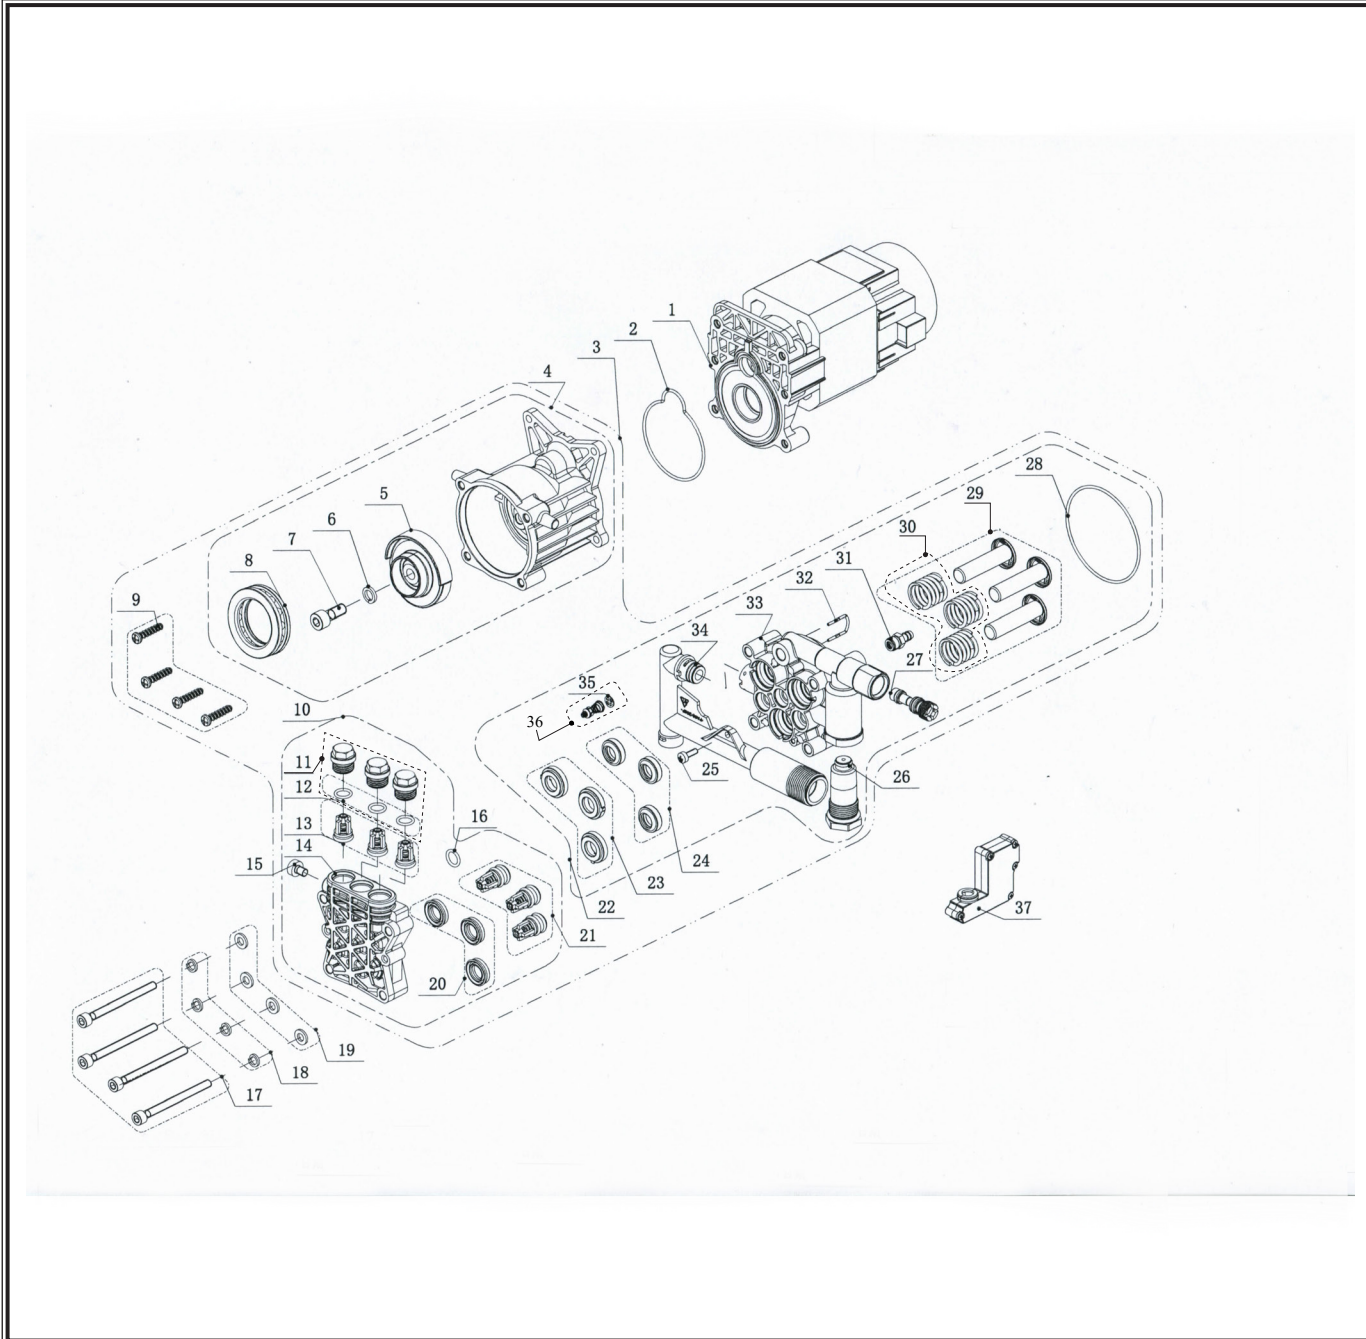

POS.	CODE	QTY	DESCRIPTION
1	A2600	1	FRONT HOUSING
2	A2601	1	SWITCH KNOB BASE
3	A2602	1	MOTOR ASSEMBLY
4	A2603	1	POWER CORD
5	A2604	1	REAR HOUSING
6	A2605	1	SWITCH BOX
7	A2606	2	WHEEL
8	41895	1	SPRAY GUN
9	41918	1	LANCE ROTOR POWER
10	A2607	1	HANDLE ASSEMBLY
11	A2608	1	GUN HOLDER
12	A2609	1	GUN STOCK
13	A2610	1	DETERGENT BOTTLE
14	43602	1	PRESSURE HOSE
15	41917	1	TURBO LANCE

POS.	CODE	QTY	DESCRIPTION
1	A2611	1	SCREW
2	A2612	1	MOTOR CAP
3	A2613	1	REAR MOTOR FILTER
4	A2614	2	WATERPROOF RUBBER
5	A2615	1	MOTOR COVER
6	A2616	1	PIPETTE
7	A2617	1	MERGE
8	A2618	1	WASHER
9	A2619	2	DAMPING RING
10	A2620	1	FRONT MOTOR FILTER

POS.	CODE	QTY	DESCRIPTION
1	A2621	1	INDUCTION MOTOR
2	A2622	1	RING
3	A2623	1	PUMP ASSEMBLY
4	A2624	1	GEAR BOX ASSEMBLY
5	A2625	1	WOBBLE PLATE
6	A2626	1	WASHER
7	A2627	1	INNER HEXAGON SCREW
8	A2628	1	BEARING
9	A2629	4	SCREW
10	A2630	1	PUMP HEAD ASSEMBLY
11	A2631	1	CHECK VALVE NUT (WITH THE O-RING) (3 PCS)
12	A2632	1	O-RING (3 PCS)
13	A2633	1	OULET VALVE KIT (3 PCS)
14	A2634	1	CYLINDER HEAD
15	A2635	1	SCREW
16	A2636	1	O-RING
17	A2637	4	INNER HEXAGON SCREW
18	A2638	4	ELASTIC WASHER
19	A2639	4	WASHER
20	A2640	1	O-RING (3 PCS)
21	A2641	1	INLET VALVE KIT (3 PCS)
22	A2642	1	PISTON BODY ASSEMBLY
23	A2643	1	PUMP HEAD (3 PCS)
24	A2644	1	WATER SEAL (3 PCS)
25	A2645	1	SCREW
26	A2646	1	BYPASSING VALVE KIT

POS.	CODE	QTY	DESCRIPTION
27	A2647	1	VENTURI TUBE ASSEMBLY
28	A2648	1	O-RING
29	A2649	1	PISTON (WITH THE SPRING) (3 PCS)
30	A2650	1	PISTON SPRING
31	A2651	1	SUCTION NIPPLE ASSEMBLY
32	A2652	1	U-PIN
33	A2653	1	OULET VALVE KIT
34	A2654	1	INLET VALVE KIT
35	A2655	1	CONE SPRING BASE
36	A2656	1	TOTAL VAVE KIT
37	A2657	1	MICRO SWITCH