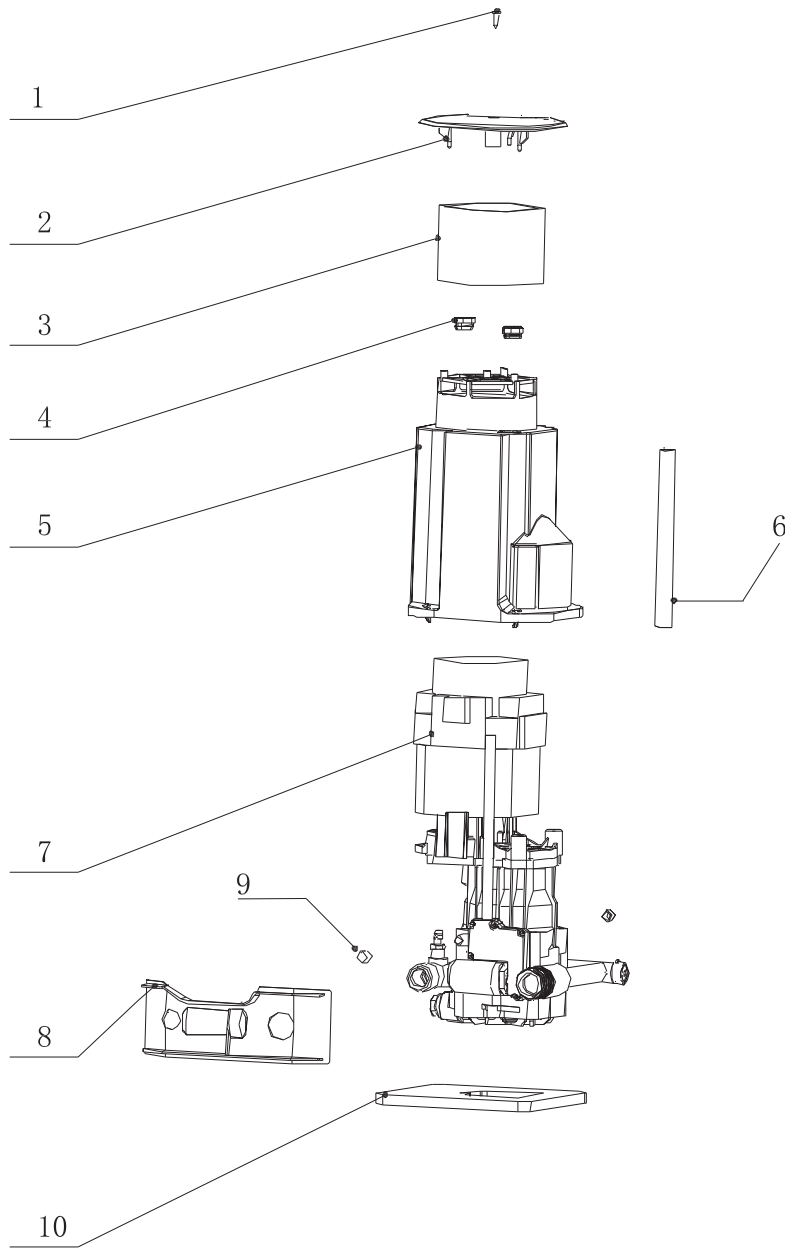

POS.	CODE	QTY	DESCRIPTION
1	A2600	1	FRONT HOUSING
2	A2601	1	SWITCH KNOB BASE
3	A2602	1	MOTOR ASSEMBLY
4	A2603	1	POWER CORD
5	A2604	1	REAR HOUSING
6	A2605	1	SWITCH BOX
7	A2606	2	WHEEL
8	41895	1	SPRAY GUN
9	41918	1	LANCE ROTOR POWER
10	A2607	1	HANDLE ASSEMBLY
11	A2608	1	GUN HOLDER
12	A2609	1	GUN STOCK
13	A2610	1	DETERGENT BOTTLE
14	43602	1	PRESSURE HOSE
15	41917	1	TURBO LANCE

POS.	CODE	QTY	DESCRIPTION
1	A2611	1	SCREW
2	A2612	1	MOTOR CAP
3	A2613	1	REAR MOTOR FILTER
4	A2614	2	WATERPROOF RUBBER
5	A2615	1	MOTOR COVER
6	A2616	1	PIPETTE
7	A2617	1	MERGE
8	A2618	1	WASHER
9	A2619	2	DAMPING RING
10	A2620	1	FRONT MOTOR FILTER

POS.	CODE	QTY	DESCRIPTION
1	A2621	1	INDUCTION MOTOR
2	A2622	1	RING
3	A2623	1	PUMP ASSEMBLY
4	A2624	1	GEAR BOX ASSEMBLY
5	A2625	1	WOBBLE PLATE
6	A2626	1	WASHER
7	A2627	1	INNER HEXAGON SCREW
8	A2628	1	BEARING
9	A2629	4	SCREW
10	A2630	1	PUMP HEAD ASSEMBLY
11	A2631	1	CHECK VALVE NUT (WITH THE O-RING) (3 PCS)
12	A2632	1	O-RING (3 PCS)
13	A2633	1	OULET VALVE KIT (3 PCS)
14	A2634	1	CYLINDER HEAD
15	A2635	1	SCREW
16	A2636	1	O-RING
17	A2637	4	INNER HEXAGON SCREW
18	A2638	4	ELASTIC WASHER
19	A2639	4	WASHER
20	A2640	1	O-RING (3 PCS)
21	A2641	1	INLET VALVE KIT (3 PCS)
22	A2642	1	PISTON BODY ASSEMBLY
23	A2643	1	PUMP HEAD (3 PCS)
24	A2644	1	WATER SEAL (3 PCS)
25	A2645	1	SCREW
26	A2646	1	BYPASSING VALVE KIT

POS.	CODE	QTY	DESCRIPTION
27	A2647	1	VENTURI TUBE ASSEMBLY
28	A2648	1	O-RING
29	A2649	1	PISTON (WITH THE SPRING) (3 PCS)
30	A2650	1	PISTON SPRING
31	A2651	1	SUCTION NIPPLE ASSEMBLY
32	A2652	1	U-PIN
33	A2653	1	OULET VALVE KIT
34	A2654	1	INLET VALVE KIT
35	A2655	1	CONE SPRING BASE
36	A2656	1	TOTAL VAVE KIT
37	A2657	1	MICRO SWITCH