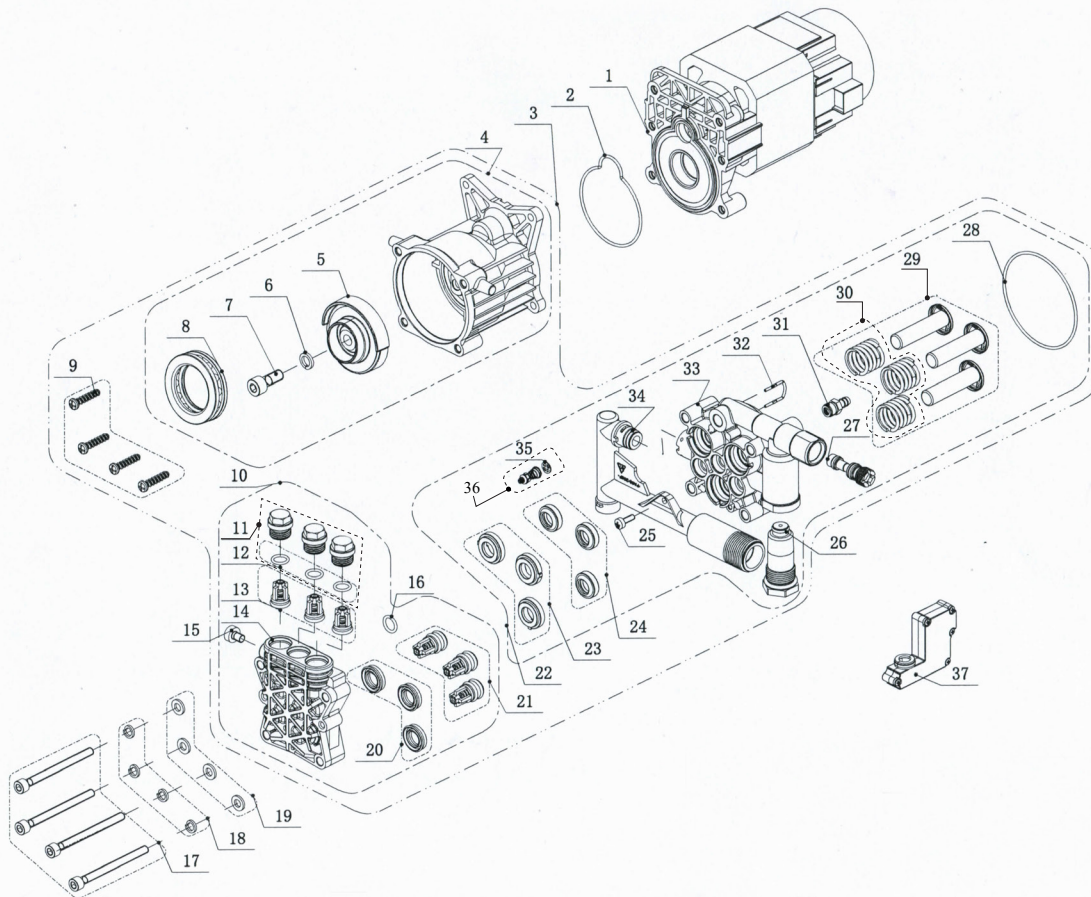

POS.	CODE	QTY	DESCRIPTION
1	A2600	1	FRONT HOUSING
2	A2601	1	SWITCH KNOB BASE
3	A2602	1	MOTOR ASSEMBLY
4	A2603	1	POWER CORD
5	A2604	1	REAR HOUSING
6	A2605	1	SWITCH BOX
7	A2606	2	WHEEL
8	41895	1	SPRAY GUN
9	41918	1	LANCE ROTOR POWER
10	A2607	1	HANDLE ASSEMBLY
11	A2608	1	GUN HOLDER
12	A2609	1	GUN STOCK
13	A2610	1	DETERGENT BOTTLE
14	43602	1	PRESSURE HOSE
15	41917	1	TURBO LANCE

POS.	CODE	QTY	DESCRIPTION
1	A2611	1	SCREW
2	A2612	1	MOTOR CAP
3	A2613	1	REAR MOTOR FILTER
4	A2614	2	WATERPROOF RUBBER
5	A2615	1	MOTOR COVER
6	A2616	1	PIPETTE
7	A2617	1	MERGE
8	A2618	1	WASHER
9	A2619	2	DAMPING RING
10	A2620	1	FRONT MOTOR FILTER

POS.	CODE	QTY	DESCRIPTION
1	A2621	1	INDUCTION MOTOR
2	A2622	1	RING
3	A2623	1	PUMP ASSEMBLY
4	A2624	1	GEAR BOX ASSEMBLY
5	A2625	1	WOBBLE PLATE
6	A2626	1	WASHER
7	A2627	1	INNER HEXAGON SCREW
8	A2628	1	BEARING
9	A2629	4	SCREW
10	A2630	1	PUMP HEAD ASSEMBLY
11	A2631	1	CHECK VALVE NUT (WITH THE O-RING) (3 PCS)
12	A2632	1	O-RING (3 PCS)
13	A2633	1	OULET VALVE KIT (3 PCS)
14	A2634	1	CYLINDER HEAD
15	A2635	1	SCREW
16	A2636	1	O-RING
17	A2637	4	INNER HEXAGON SCREW
18	A2638	4	ELASTIC WASHER
19	A2639	4	WASHER
20	A2640	1	O-RING (3 PCS)
21	A2641	1	INLET VALVE KIT (3 PCS)
22	A2642	1	PISTON BODY ASSEMBLY
23	A2643	1	PUMP HEAD (3 PCS)
24	A2644	1	WATER SEAL (3 PCS)
25	A2645	1	SCREW
26	A2646	1	BYPASSING VALVE KIT

POS.	CODE	QTY	DESCRIPTION
27	A2647	1	VENTURI TUBE ASSEMBLY
28	A2648	1	O-RING
29	A2649	1	PISTON (WITH THE SPRING) (3 PCS)
30	A2650	1	PISTON SPRING
31	A2651	1	SUCTION NIPPLE ASSEMBLY
32	A2652	1	U-PIN
33	A2653	1	OULET VALVE KIT
34	A2654	1	INLET VALVE KIT
35	A2655	1	CONE SPRING BASE
36	A2656	1	TOTAL VAVE KIT
37	A2657	1	MICRO SWITCH