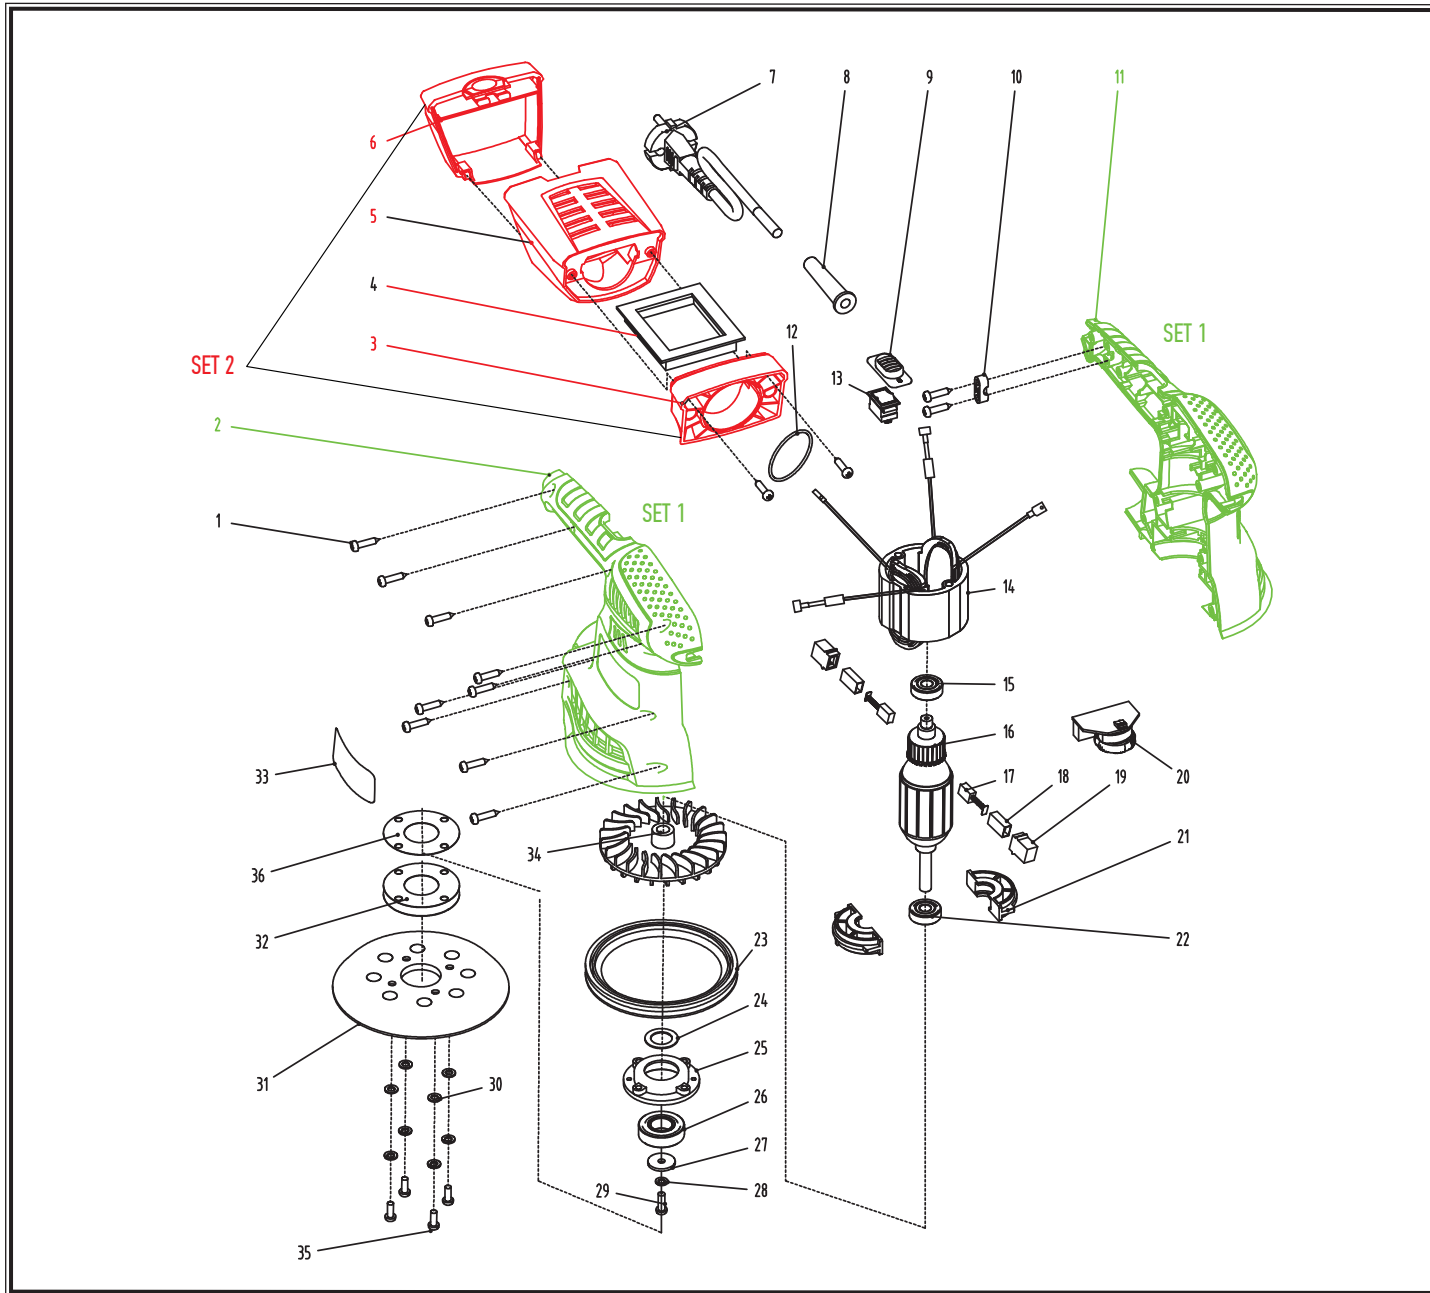

POS.	CODE	DESCRIPTION	QTY
1	A00474	SCREW	13
SET 1 (2+11)	A00475	LEFT&RIGHT HOUSING	1
SET 2 (3+5+6)	A00476	DUST BOX	1
4	A00477	DUST FILTER	1
7	A00411	POWER CORD	1
8	A00379	CORD GUARD	1
9	A00480	SWITCH BUTTON	1
10	A00386	CORD CLIP	1
12	A00482	O RING	1
13	A00483	SWITCH	1
14	A00484	STATOR	1
15	A00485	608 BEARING	1
16	A00486	ARMATURE	1
17	A00487	CARBON BRUSH	2
18	A00488	BRUSH HOLDER BOX	2
19	A00489	BRUSH HOLDER	2
20	A00490	SPEED REGULATOR	1
21	A00491	BEARING HOLDER	2
22	A00492	628 BEARING	1
23	A00493	BRAKE RING	1
24	A00494	DUST-PROOF WASHER	1
25	A00495	BASE PLATE CONNECTOR	1
26	A00496	6002 BEARING	1
27	A00497	WASHER	1
28	A00498	SPRING WASHER	5

POS.	CODE	DESCRIPTION	QTY
29	A00499	SCREW	1
30	A00500	PLAIN WASHER	4
31	A00505	BASE PLATE	1
32	A00506	BASE PLATE WASHER 2	1
33	A00507	LABEL	2
34	A00504	FAN	1
35	A00508	SCREW	4
36	A00502	BASE PLATE WASHER 1	1