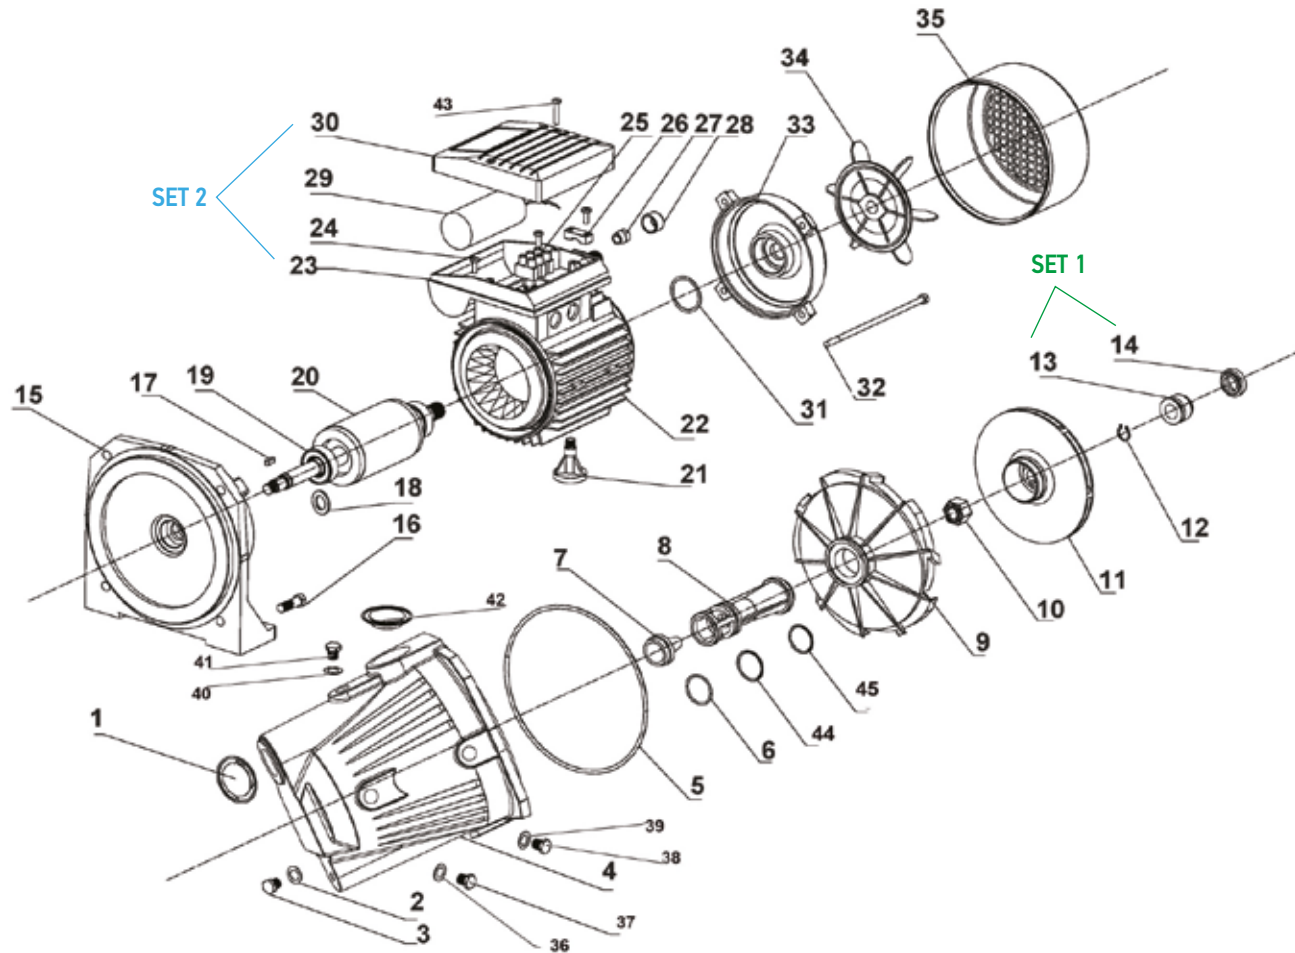

POS.	CODE	DESCRIPTION	QTY
1	44291	PLASTIC COVER	1
2	44322	FLAT GASKET	1
3	44411	DRAIN PLUG	1
4	44479	PUMP BODY	1
5	44480	O-RING	1
6	44481	O-RING	3
7	44482	NOZZLE	1
8	44483	VENTURI TUBE	1
9	44418	DIFFUSER	1
10	44355	SELF-LOCKING NUT M8	1
11	44486	IMPELLER	1
12	44298	SNAP RING	1
13+14 (SET1)	44299	MECHANICAL SEAL	1
15	44489	FRONT COVER	1
16	44424	SCREW M8X23	4
17	44303	SHAFT KEY	1
18	44426	SPLASH GUARD	1
19	44332	BEARING 6202-Z3/2RZ	2
20	44494	ROTOR	1
21	44462	SUPPORTING FOOT	1
22	44496	STATOR	1
23+30 (SET2)	44338	TERMINAL BOX	1
24	44336	SCREW M4X12	4
25	44307	CONNECTION POLES	1
26	44311	PRESSING BLOCK	1
27	44501	CABLE HOCDEY	1

POS.	CODE	DESCRIPTION	QTY
28	44502	WATER-PROOF PLUG	1
29	44403	CAPACITOR 20MF	1
31	44405	SPRING WASHER	1
32	44346	TIE BOLT M5X135	4
33	44506	END MOTOR COVER	1
34	44408	FAN	1
35	44349	FAN COVER	1
36	44337	WASHER	1
37	44331	DRAIN PLUG	1
38	44331	DRAIN PLUG	1
39	44337	WASHER	1
40	44322	WASHER	1
41	44411	DRAIN PLUG	1
42	44291	PLASTIC COVER	1
43	44314	SCREW M4X16	2
44	44370	O-RING	1
45	44381	O-RING	1